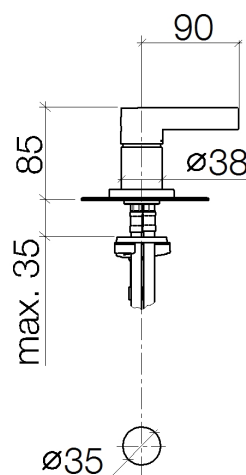

Product specifications

- hole diameter 35 mm
- rosette \varnothing 60 mm
- 3x screw-in M 10 x 1 pressure hose, leak-tested

Surfaces

- chrome 29210971-00
- platinum matt 29210971-06

Exploded assembly drawing

Order quantity

No.	Article number	Name	Installation quantity
1	09311103090	pin	1
2	092087004ff	handle	1
3	092830026ff	cover	1
4	09141009190	seal	1
5	09240426690	nut	1
6	9015050420090	cartridge	1
7	09141011090	seal	1
8	092797040ff	rosette	1
9	0430110859790	fixing set	1
10	0430040160090	hose	2
11	09311101190	pin	1
12	0430040190090	hose	1
13	0924031681090	nipple	1
14	04233004000ff	threaded connector	1

Flow rate chart