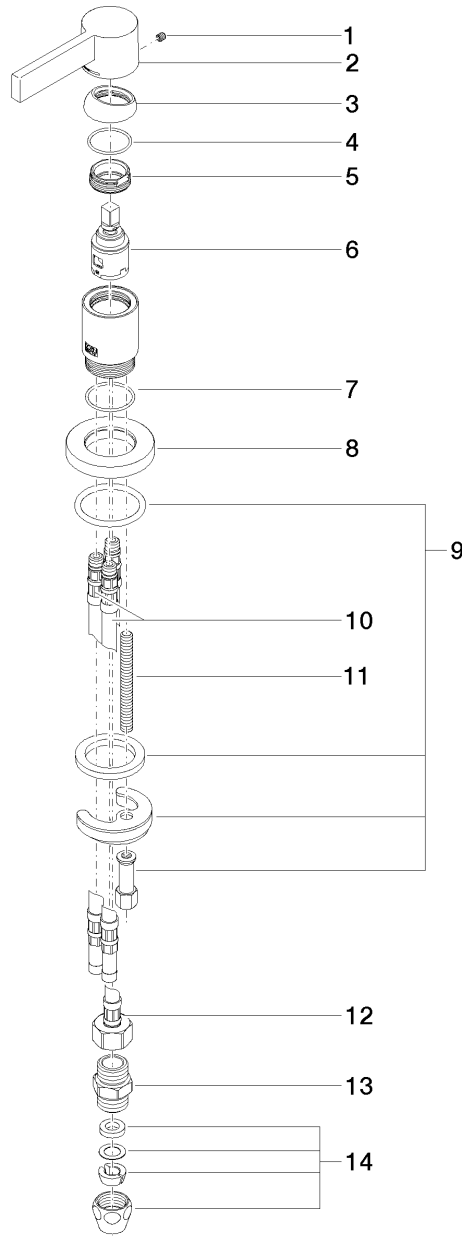

Product specifications

- hole diameter 35 mm
- rosette \varnothing 60 mm
- 3x screw-in M 10 x 1 pressure hose, leak-tested

Surfaces

- chrome 29210971-00
- platinum matt 29210971-06

Exploded assembly drawing

Order quantity

No.	Article number	Name	Installation quantity
1	09311103090	pin	1
2	092087004ff	handle	1
3	092830026ff	cover	1
4	09141009190	seal	1
5	09240426690	nut	1
6	9015050420090	cartridge	1
7	09141011090	seal	1
8	092797040ff	rosette	1
9	0430110859790	fixing set	1
10	0430040160090	hose	2
11	09311101190	pin	1
12	0430040190090	hose	1
13	0924031681090	nipple	1
14	04233004000ff	threaded connector	1

Flow rate chart