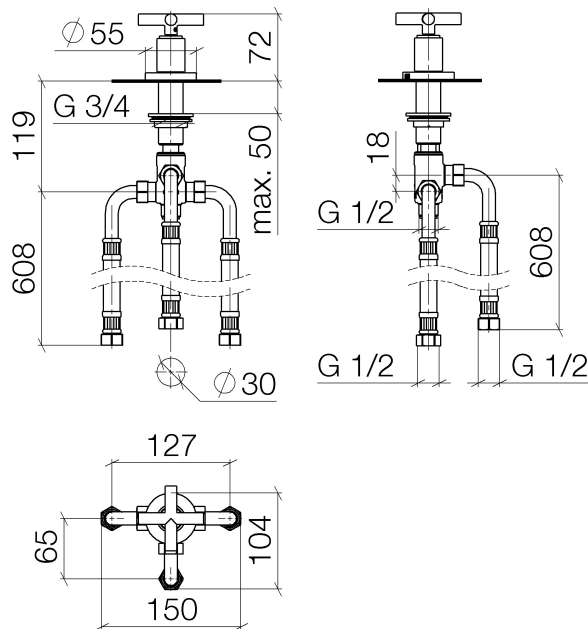

**Tara. (Tara Refinement) Two-way diverter**  
Article number: 29140892

**Exploded assembly drawing**

## Tara. (Tara Refinement) Two-way diverter

Article number: 29140892

### Order quantity

No.	Article number	Name	Installation quantity
1	09311105590	pin	1
2	092089011ff	handle	1
3	09303007590	screw	1
4	90121200700ff	base	1
5	092102140ff	sleeve	1
6	092789102ff	rosette	1
7	0423100040390	fixing set	1
8	9017090510090	diverter	1

**Flow rate chart**