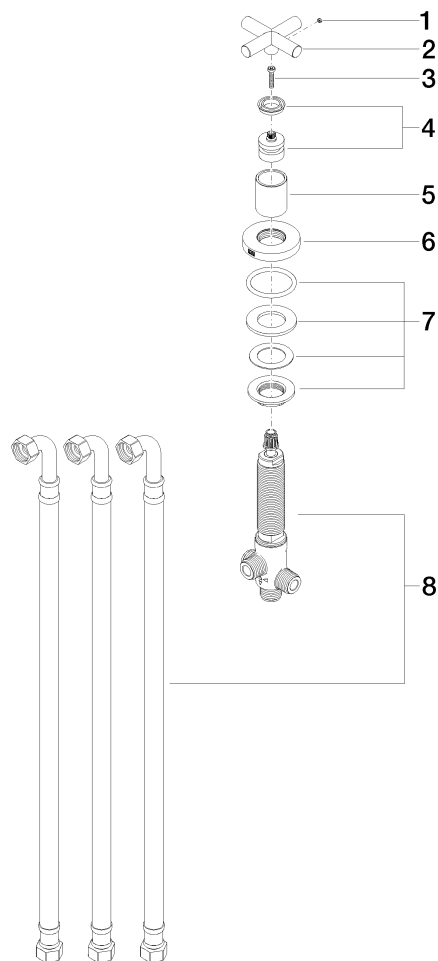

**Tara. (Tara Refinement) Two-way diverter**  
Article number: 29140892

**Exploded assembly drawing**

## Tara. (Tara Refinement) Two-way diverter

Article number: 29140892

### Order quantity

No.	Article number	Name	Installation quantity
1	09311105590	pin	1
2	092089011ff	handle	1
3	09303007590	screw	1
4	90121200700ff	base	1
5	092102140ff	sleeve	1
6	092789102ff	rosette	1
7	0423100040390	fixing set	1
8	9017090510090	diverter	1

**Flow rate chart**