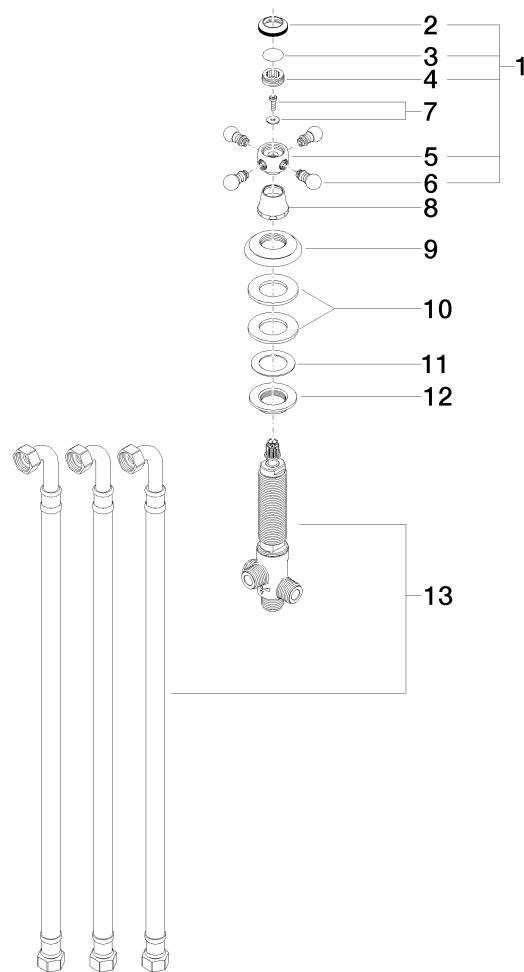

Product specifications

- automatic bath/shower diverter
- hole diameter 32 mm
- rosette \varnothing 55 mm
- 1/2" connection
- max. flow 64.9 l/min

Surfaces

- | | |
|-----------------|-------------|
| • chrome | 29140360-00 |
| • platinum matt | 29140360-06 |
| • platinum | 29140360-08 |
| • Durabrass | 29140360-09 |

Exploded assembly drawing

Order quantity

No.	Article number	Name	Installation quantity
1	04203600208ff	handle	1
2	092036005ff	handle	1
3	09260101690	accessories	1
4	09208300690	handle	1
5	092036002ff	handle	1
6	092036004ff	handle	4
7	0430300290090	fixing set	1
8	092102055ff	cover	1
9	092735001ff	rosette	1
10	09140501490	seal	1
11	09144000290	seal	1
12	09231000490	nut	1
13	9017090510090	diverter	1

Flow rate chart