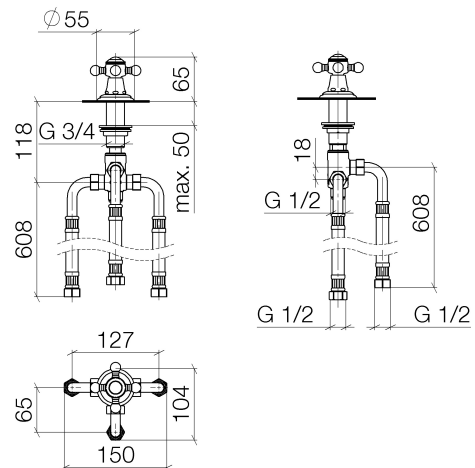

Product specifications

- automatic bath/shower diverter
- hole diameter 32 mm
- rosette \varnothing 55 mm
- 1/2" connection
- max. flow 64.9 l/min

Surfaces

- | | |
|-----------------|-------------|
| • chrome | 29140360-00 |
| • platinum matt | 29140360-06 |
| • platinum | 29140360-08 |
| • Durabrass | 29140360-09 |

Exploded assembly drawing

Order quantity

No.	Article number	Name	Installation quantity
1	04203600208ff	handle	1
2	092036005ff	handle	1
3	09260101690	accessories	1
4	09208300690	handle	1
5	092036002ff	handle	1
6	092036004ff	handle	4
7	0430300290090	fixing set	1
8	092102055ff	cover	1
9	092735001ff	rosette	1
10	09140501490	seal	1
11	09144000290	seal	1
12	09231000490	nut	1
13	9017090510090	diverter	1

Flow rate chart