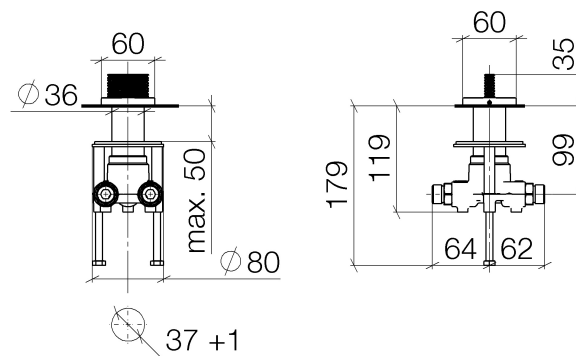

CL.1 Two-way diverter for deck mounting

Article number: 29128705

CL.1 Two-way diverter for deck mounting

Article number: 29128705

Exploded assembly drawing

CL.1 Two-way diverter for deck mounting

Article number: 29128705

Order quantity

No.	Article number	Name	Installation quantity
1	90207005401ff	handle	1
2	09121200290	fixing cap	1
3	0417011980090	diverter	1
4	09300120990	connection	1
5	09141003890	seal	1
6	09140505990	seal	1
7	09301113690	disc	1
8	09240422390	nipple	1
9	09900315990	diverter	1
10	0430301530090	fixing set	1
11	09184011490	sleeve	2
12	09303015390	screw	2
13	09141001090	seal	3
14	0924031681090	nipple	3
15	1250397090	hose	1

CL.1 Two-way diverter for deck mounting

Article number: 29128705

Flow rate chart