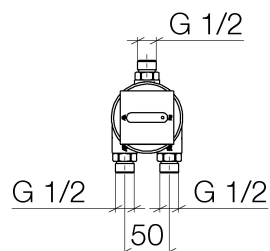

CL.1 Two-way diverter for deck mounting

Article number: 29128705

CL.1 Two-way diverter for deck mounting

Article number: 29128705

Exploded assembly drawing

CL.1 Two-way diverter for deck mounting

Article number: 29128705

Order quantity

No.	Article number	Name	Installation quantity
1	90207005401ff	handle	1
2	09121200290	fixing cap	1
3	0417011980090	diverter	1
4	09300120990	connection	1
5	09141003890	seal	1
6	09140505990	seal	1
7	09301113690	disc	1
8	09240422390	nipple	1
9	09900315990	diverter	1
10	0430301530090	fixing set	1
11	09184011490	sleeve	2
12	09303015390	screw	2
13	09141001090	seal	3
14	0924031681090	nipple	3
15	1250397090	hose	1

CL.1 Two-way diverter for deck mounting

Article number: 29128705

Flow rate chart