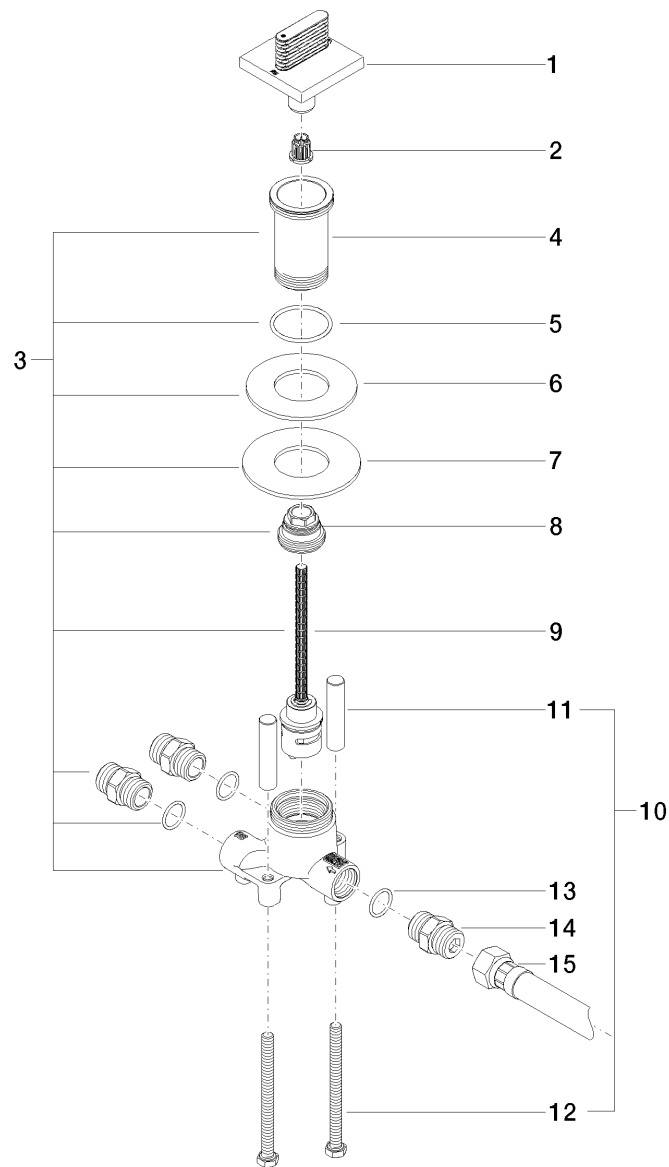

CL.1 Two-way diverter for deck mounting

Article number: 29128705

CL.1 Two-way diverter for deck mounting

Article number: 29128705

Exploded assembly drawing

CL.1 Two-way diverter for deck mounting

Article number: 29128705

Order quantity

No.	Article number	Name	Installation quantity
1	90207005401ff	handle	1
2	09121200290	fixing cap	1
3	0417011980090	diverter	1
4	09300120990	connection	1
5	09141003890	seal	1
6	09140505990	seal	1
7	09301113690	disc	1
8	09240422390	nipple	1
9	09900315990	diverter	1
10	0430301530090	fixing set	1
11	09184011490	sleeve	2
12	09303015390	screw	2
13	09141001090	seal	3
14	0924031681090	nipple	3
15	1250397090	hose	1

CL.1 Two-way diverter for deck mounting

Article number: 29128705

Flow rate chart