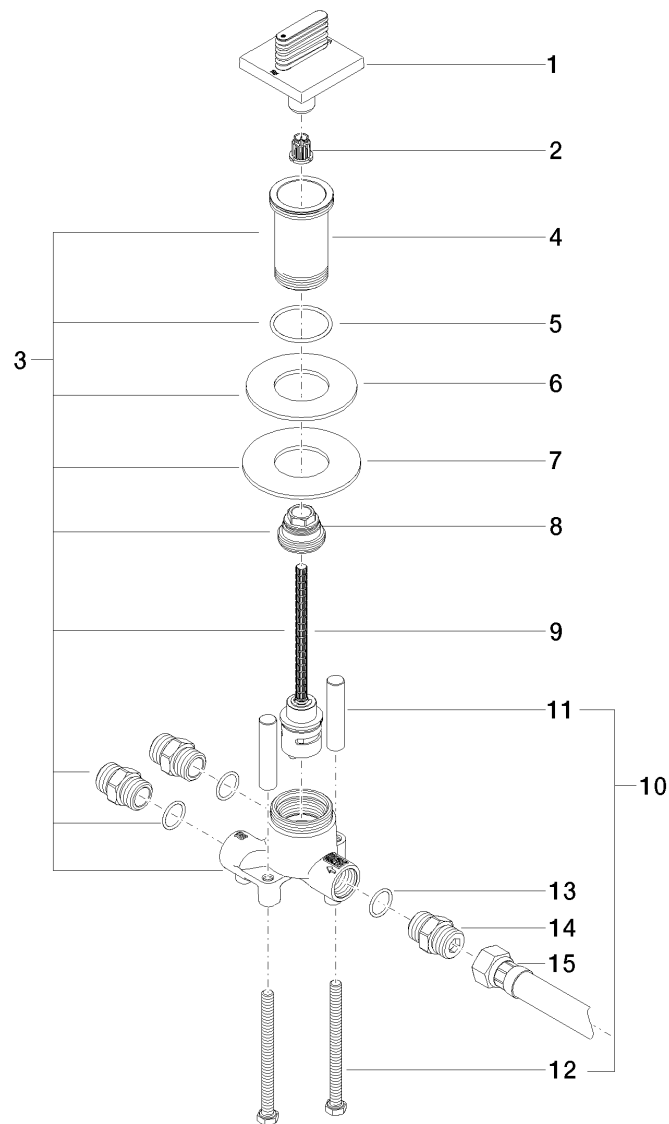

# CL.1 Two-way diverter for deck mounting

Article number: 29127705

## Exploded assembly drawing

### Order quantity

No.	Article number	Name	Installation quantity
1	90207005601ff	handle	1
2	09121200290	fixing cap	1
3	0417011980090	diverter	1
4	09300120990	connection	1
5	09141003890	seal	1
6	09140505990	seal	1
7	09301113690	disc	1
8	09240422390	nipple	1
9	09900315990	diverter	1
10	0430301530090	fixing set	1
11	09184011490	sleeve	2
12	09303015390	screw	2
13	09141001090	seal	3
14	0924031681090	nipple	3
15	1250397090	hose	1