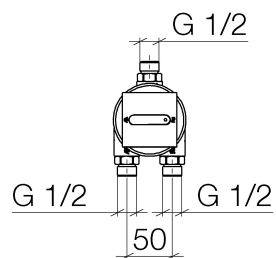

# CL.1 Two-way diverter for deck mounting

Article number: 29127705

## CL.1 Two-way diverter for deck mounting

Article number: 29127705

### Order quantity

No.	Article number	Name	Installation quantity
1	90207005601ff	handle	1
2	09121200290	fixing cap	1
3	0417011980090	diverter	1
4	09300120990	connection	1
5	09141003890	seal	1
6	09140505990	seal	1
7	09301113690	disc	1
8	09240422390	nipple	1
9	09900315990	diverter	1
10	0430301530090	fixing set	1
11	09184011490	sleeve	2
12	09303015390	screw	2
13	09141001090	seal	3
14	0924031681090	nipple	3
15	1250397090	hose	1