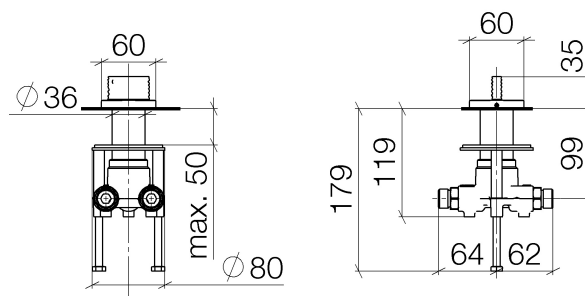

# CL.1 Two-way diverter for deck mounting

Article number: 29127705

## CL.1 Two-way diverter for deck mounting

Article number: 29127705

### Order quantity

No.	Article number	Name	Installation quantity
1	90207005601ff	handle	1
2	09121200290	fixing cap	1
3	0417011980090	diverter	1
4	09300120990	connection	1
5	09141003890	seal	1
6	09140505990	seal	1
7	09301113690	disc	1
8	09240422390	nipple	1
9	09900315990	diverter	1
10	0430301530090	fixing set	1
11	09184011490	sleeve	2
12	09303015390	screw	2
13	09141001090	seal	3
14	0924031681090	nipple	3
15	1250397090	hose	1