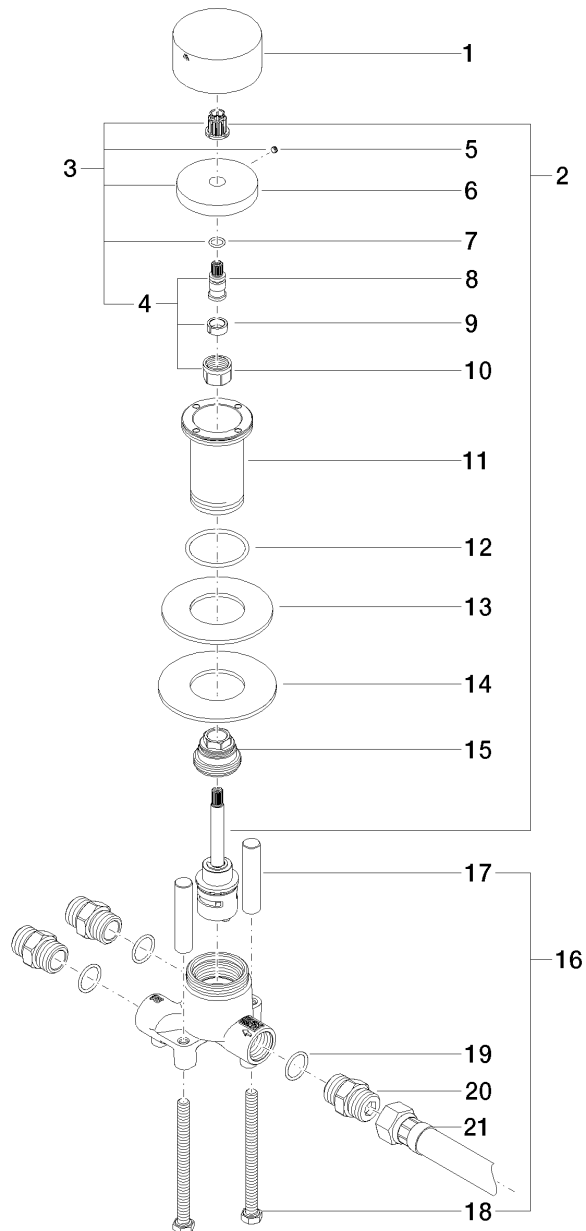

Deque Two-way diverter
Article number: 29126740

Exploded assembly drawing

Deque Two-way diverter

Article number: 29126740

Order quantity

No.	Article number	Name	Installation quantity
1	092074007ff	handle	1
2	9090031610090	diverter	1
3	04277400200ff	rosette	1
4	04290602000ff	spindle	1
5	09311105590	pin	1
6	092774002ff	rosette	1
7	09141006090	seal	1
8	092906020ff	spindle	1
9	09141502090	ring	1
10	09233002390	nut	1
11	09300110590	sleeve	1
12	09141014390	seal	1
13	09140505990	seal	1
14	09301113690	disc	1
15	09240422390	nipple	1
16	0430301530090	fixing set	1
17	09184011490	sleeve	2
18	09303015390	screw	2
19	09141001090	seal	3
20	0924031681090	nipple	3
21	1250397090	hose	1

Flow rate chart