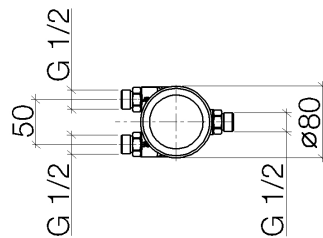

Deque Two-way diverter
Article number: 29126740

Exploded assembly drawing

Deque Two-way diverter

Article number: 29126740

Order quantity

No.	Article number	Name	Installation quantity
1	092074007ff	handle	1
2	9090031610090	diverter	1
3	04277400200ff	rosette	1
4	04290602000ff	spindle	1
5	09311105590	pin	1
6	092774002ff	rosette	1
7	09141006090	seal	1
8	092906020ff	spindle	1
9	09141502090	ring	1
10	09233002390	nut	1
11	09300110590	sleeve	1
12	09141014390	seal	1
13	09140505990	seal	1
14	09301113690	disc	1
15	09240422390	nipple	1
16	0430301530090	fixing set	1
17	09184011490	sleeve	2
18	09303015390	screw	2
19	09141001090	seal	3
20	0924031681090	nipple	3
21	1250397090	hose	1

Flow rate chart