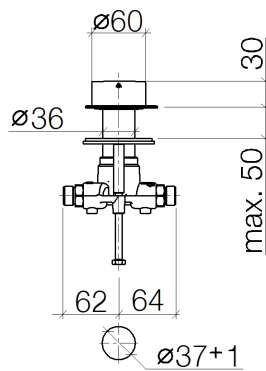

Deque Two-way diverter
Article number: 29126740

Exploded assembly drawing

Deque Two-way diverter

Article number: 29126740

Order quantity

No.	Article number	Name	Installation quantity
1	092074007ff	handle	1
2	9090031610090	diverter	1
3	04277400200ff	rosette	1
4	04290602000ff	spindle	1
5	09311105590	pin	1
6	092774002ff	rosette	1
7	09141006090	seal	1
8	092906020ff	spindle	1
9	09141502090	ring	1
10	09233002390	nut	1
11	09300110590	sleeve	1
12	09141014390	seal	1
13	09140505990	seal	1
14	09301113690	disc	1
15	09240422390	nipple	1
16	0430301530090	fixing set	1
17	09184011490	sleeve	2
18	09303015390	screw	2
19	09141001090	seal	3
20	0924031681090	nipple	3
21	1250397090	hose	1

Flow rate chart