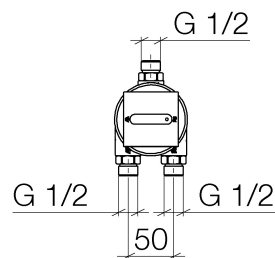

CL.1 Two-way diverter for deck mounting

Article number: 29126705

CL.1 Two-way diverter for deck mounting

Article number: 29126705

Exploded assembly drawing

CL.1 Two-way diverter for deck mounting

Article number: 29126705

Order quantity

No.	Article number	Name	Installation quantity
1	90207005201ff	handle	1
2	09121200290	fixing cap	1
3	0417011980090	diverter	1
4	09300120990	connection	1
5	09141003890	seal	1
6	09140505990	seal	1
7	09301113690	disc	1
8	09240422390	nipple	1
9	09900315990	diverter	1
10	0430301530090	fixing set	1
11	09184011490	sleeve	2
12	09303015390	screw	2
13	09141001090	seal	3
14	0924031681090	nipple	3
15	1250397090	hose	1

CL.1 Two-way diverter for deck mounting

Article number: 29126705

Flow rate chart