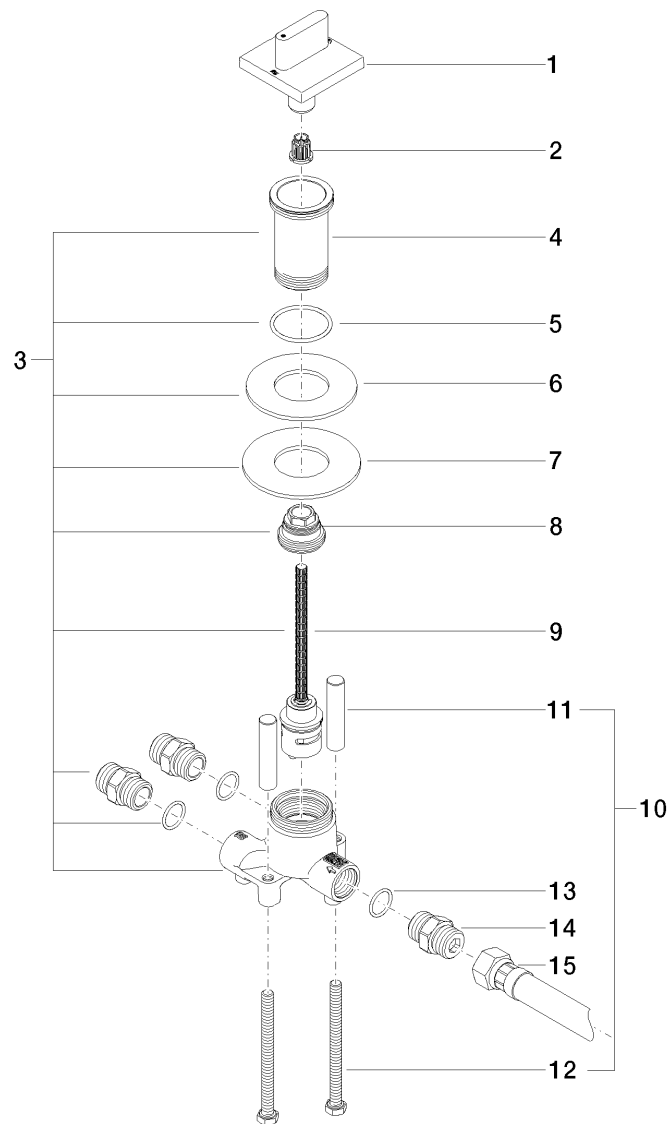

CL.1 Two-way diverter for deck mounting

Article number: 29126705

CL.1 Two-way diverter for deck mounting

Article number: 29126705

Exploded assembly drawing

CL.1 Two-way diverter for deck mounting

Article number: 29126705

Order quantity

No.	Article number	Name	Installation quantity
1	90207005201ff	handle	1
2	09121200290	fixing cap	1
3	0417011980090	diverter	1
4	09300120990	connection	1
5	09141003890	seal	1
6	09140505990	seal	1
7	09301113690	disc	1
8	09240422390	nipple	1
9	09900315990	diverter	1
10	0430301530090	fixing set	1
11	09184011490	sleeve	2
12	09303015390	screw	2
13	09141001090	seal	3
14	0924031681090	nipple	3
15	1250397090	hose	1

CL.1 Two-way diverter for deck mounting

Article number: 29126705

Flow rate chart