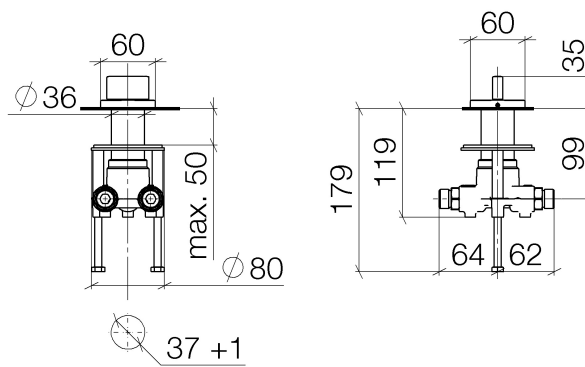

CL.1 Two-way diverter for deck mounting

Article number: 29126705

CL.1 Two-way diverter for deck mounting

Article number: 29126705

Exploded assembly drawing

CL.1 Two-way diverter for deck mounting

Article number: 29126705

Order quantity

No.	Article number	Name	Installation quantity
1	90207005201ff	handle	1
2	09121200290	fixing cap	1
3	0417011980090	diverter	1
4	09300120990	connection	1
5	09141003890	seal	1
6	09140505990	seal	1
7	09301113690	disc	1
8	09240422390	nipple	1
9	09900315990	diverter	1
10	0430301530090	fixing set	1
11	09184011490	sleeve	2
12	09303015390	screw	2
13	09141001090	seal	3
14	0924031681090	nipple	3
15	1250397090	hose	1

CL.1 Two-way diverter for deck mounting

Article number: 29126705

Flow rate chart