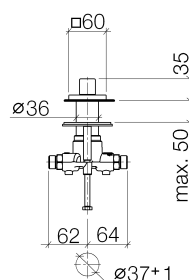

### Product specifications

- rotary diverter
- hole diameter 37 mm
- rosette 60 x 60 mm
- 1/2" connection
- max. flow 23.5 l/min

**Not suitable for combining with Perfecto (12 614 970 90).**

29 125 980-FF

**Exploded assembly drawing**

**Order quantity**

<b>No.</b>	<b>Article number</b>	<b>Name</b>	<b>Installation quantity</b>
1	092098001ff	handle	1
2	9090032110090	diverter	1
3	04279802100ff	rosette	1
4	0431111120090	pin	1
5	09300110590	sleeve	1
6	09141014390	seal	1
7	09140505990	seal	1
8	09301113690	disc	1
9	09240422390	nipple	1
10	0430301530090	fixing set	2
11	09184011490	sleeve	2
12	09303015390	screw	2
13	09141001090	seal	3
14	0924031681090	nipple	3
15	09110300990	connection	1
16	1250197090	hose	1
17	09171105190	adaptor	1

**Flow rate chart**