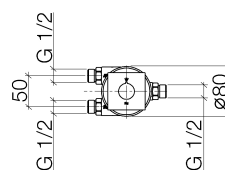

### Product specifications

- rotary diverter
- hole diameter 37 mm
- rosette 60 x 60 mm
- 1/2" connection
- max. flow 23.5 l/min

**Not suitable for combining with Perfecto (12 614 970 90).**

29 125 980-FF

**Exploded assembly drawing**

**Order quantity**

<b>No.</b>	<b>Article number</b>	<b>Name</b>	<b>Installation quantity</b>
1	092098001ff	handle	1
2	9090032110090	diverter	1
3	04279802100ff	rosette	1
4	0431111120090	pin	1
5	09300110590	sleeve	1
6	09141014390	seal	1
7	09140505990	seal	1
8	09301113690	disc	1
9	09240422390	nipple	1
10	0430301530090	fixing set	2
11	09184011490	sleeve	2
12	09303015390	screw	2
13	09141001090	seal	3
14	0924031681090	nipple	3
15	09110300990	connection	1
16	1250197090	hose	1
17	09171105190	adaptor	1