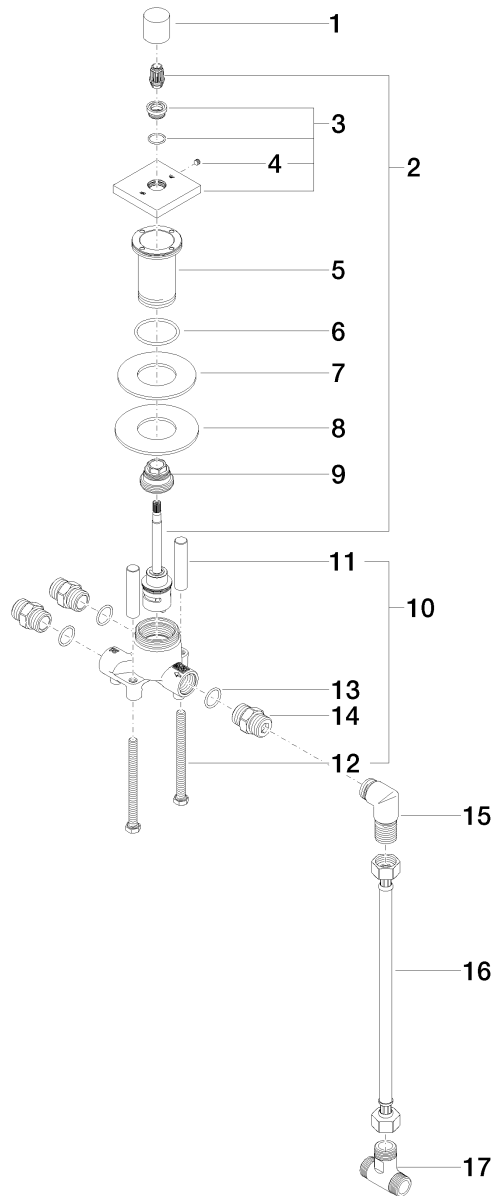

### Product specifications

- rotary diverter
- hole diameter 37 mm
- rosette 60 x 60 mm
- 1/2" connection
- max. flow 23.5 l/min

**Not suitable for combining with Perfecto (12 614 970 90).**

29 125 980-FF

### Surfaces

- |                 |             |
|-----------------|-------------|
| • chrome        | 29125980-00 |
| • platinum matt | 29125980-06 |
| • platinum      | 29125980-08 |
| • Cyprum        | 29125980-49 |

**Exploded assembly drawing**

**Order quantity**

<b>No.</b>	<b>Article number</b>	<b>Name</b>	<b>Installation quantity</b>
1	092098001ff	handle	1
2	9090032110090	diverter	1
3	04279802100ff	rosette	1
4	0431111120090	pin	1
5	09300110590	sleeve	1
6	09141014390	seal	1
7	09140505990	seal	1
8	09301113690	disc	1
9	09240422390	nipple	1
10	0430301530090	fixing set	2
11	09184011490	sleeve	2
12	09303015390	screw	2
13	09141001090	seal	3
14	0924031681090	nipple	3
15	09110300990	connection	1
16	1250197090	hose	1
17	09171105190	adaptor	1

**Flow rate chart**