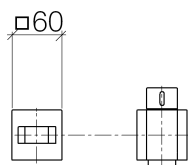

Product specifications

- Flange 2-3/8" x 2-3/8"
 - Holder for Kneipp hose
 - 1/2" wall elbow
 - **Hose to be ordered separately**
- Internal backflow preventer.**

Surfaces

- chrome 27821979-00
- matt platinum 27821979-06

Accessories required

- WATER TUBE Kneipp hose white 78-3/4"; 28 285 979
- WATER TUBE Kneipp hose black 78-3/4"; 28 286 979
- Rough-in adapter; 35 080 970

Exploded assembly drawing

**Order quantity**

No.	Article number	Name	Installation quantity
1	28486979ff	connection	1
2	0517208010090	accessories	1
3	092797022ff	rosette	1
4	08172072690	holder	2
5	09311105690	pin	2
6	091720023ff	holder	1