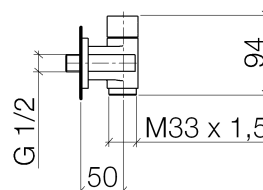

Product specifications

- Flange 2-3/8" x 2-3/8"
 - Holder for Kneipp hose
 - 1/2" wall elbow
 - **Hose to be ordered separately**
- Internal backflow preventer.**

Surfaces

- chrome 27821979-00
- matt platinum 27821979-06

Accessories required

- WATER TUBE Kneipp hose white 78-3/4"; 28 285 979
- WATER TUBE Kneipp hose black 78-3/4"; 28 286 979
- Rough-in adapter; 35 080 970

Exploded assembly drawing

**Order quantity**

No.	Article number	Name	Installation quantity
1	28486979ff	connection	1
2	0517208010090	accessories	1
3	092797022ff	rosette	1
4	08172072690	holder	2
5	09311105690	pin	2
6	091720023ff	holder	1