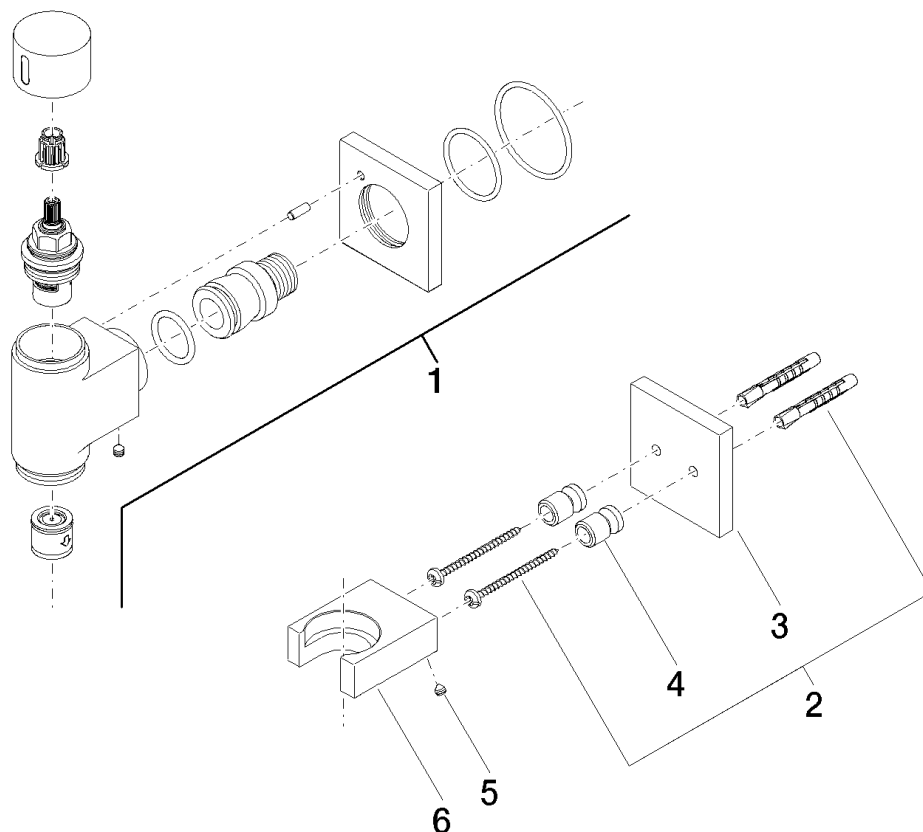

Product specifications

- Flange 2-3/8" x 2-3/8"
 - Holder for Kneipp hose
 - 1/2" wall elbow
 - **Hose to be ordered separately**
- Internal backflow preventer.**

Surfaces

- chrome 27821979-00
- matt platinum 27821979-06

Accessories required

- WATER TUBE Kneipp hose white 78-3/4"; 28 285 979
- WATER TUBE Kneipp hose black 78-3/4"; 28 286 979
- Rough-in adapter; 35 080 970

Exploded assembly drawing

**Order quantity**

No.	Article number	Name	Installation quantity
1	28486979ff	connection	1
2	0517208010090	accessories	1
3	092797022ff	rosette	1
4	08172072690	holder	2
5	09311105690	pin	2
6	091720023ff	holder	1

WATER TUBE Kneipp wall elbow with hose holder with individual flanges

Article number: 27821979