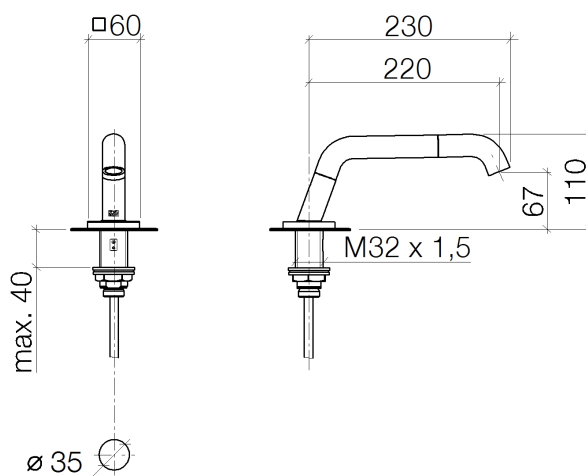

Product specifications

- **8-5/8" Projection**

- Swivel spout 160°
- Laminar stream
- Total height 4-3/8"
- Height to water exit point 2-5/8"
- 1-3/8" hole diameter
- Flange 2-3/8" x 2-3/8"
- Water flow rate limited to max. 2.5 gpm
- low lead compliant

Surfaces

- | | |
|-----------------|-------------|
| • chrome | 27728972-00 |
| • matt platinum | 27728972-06 |
| • platinum | 27728972-08 |
| • Cyprum | 27728972-49 |

Exploded assembly drawing

Order quantity

No.	Article number	Name	Installation quantity
1	90282226400ff	affusion pipe	1
2	90282226000ff	spout	1
3	09311111290	pin	1
4	092722043ff	rosette	1
5	09141506590	seal	1
6	09311106390	pin	1
7	093001195ff	connection	1
8	09311109990	pin	1
9	0423100090190	fixing set	1
10	0421500050090	accessories	1
11	0424032410090	nipple	1