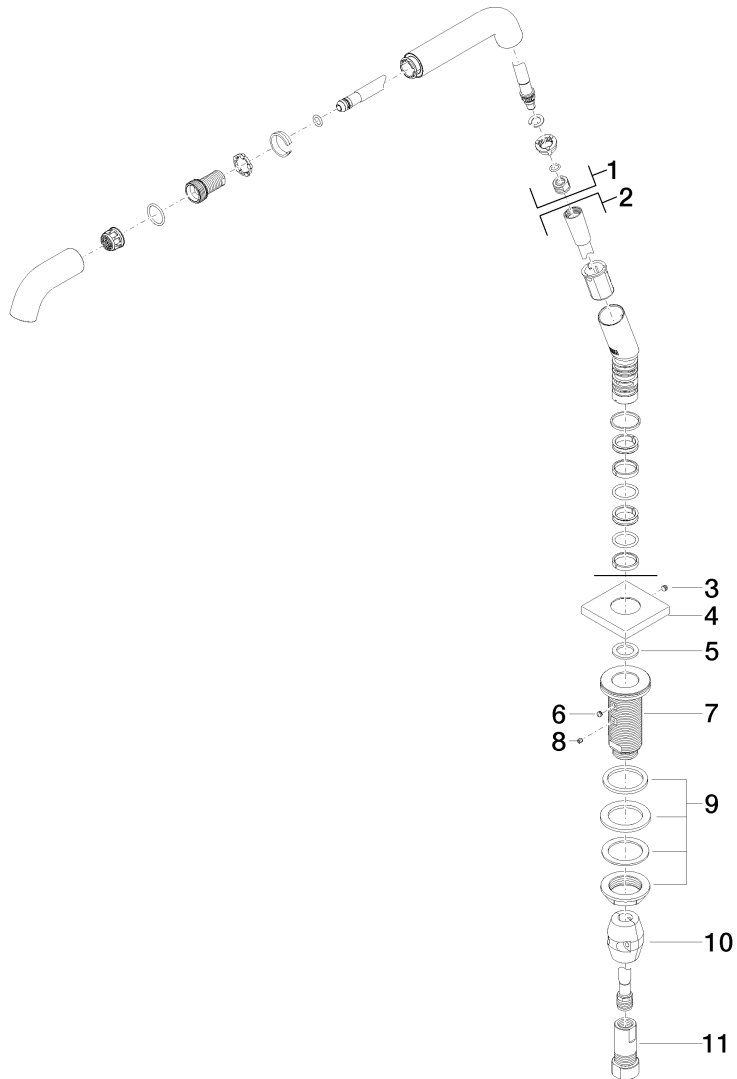

Product specifications

- **8-5/8" Projection**

- Swivel spout 160°
- Laminar stream
- Total height 4-3/8"
- Height to water exit point 2-5/8"
- 1-3/8" hole diameter
- Flange 2-3/8" x 2-3/8"
- Water flow rate limited to max. 2.5 gpm
- low lead compliant

Surfaces

- | | |
|-----------------|-------------|
| • chrome | 27728972-00 |
| • matt platinum | 27728972-06 |
| • platinum | 27728972-08 |
| • Cyprum | 27728972-49 |

Exploded assembly drawing

Order quantity

No.	Article number	Name	Installation quantity
1	90282226400ff	affusion pipe	1
2	90282226000ff	spout	1
3	09311111290	pin	1
4	092722043ff	rosette	1
5	09141506590	seal	1
6	09311106390	pin	1
7	093001195ff	connection	1
8	09311109990	pin	1
9	0423100090190	fixing set	1
10	0421500050090	accessories	1
11	0424032410090	nipple	1