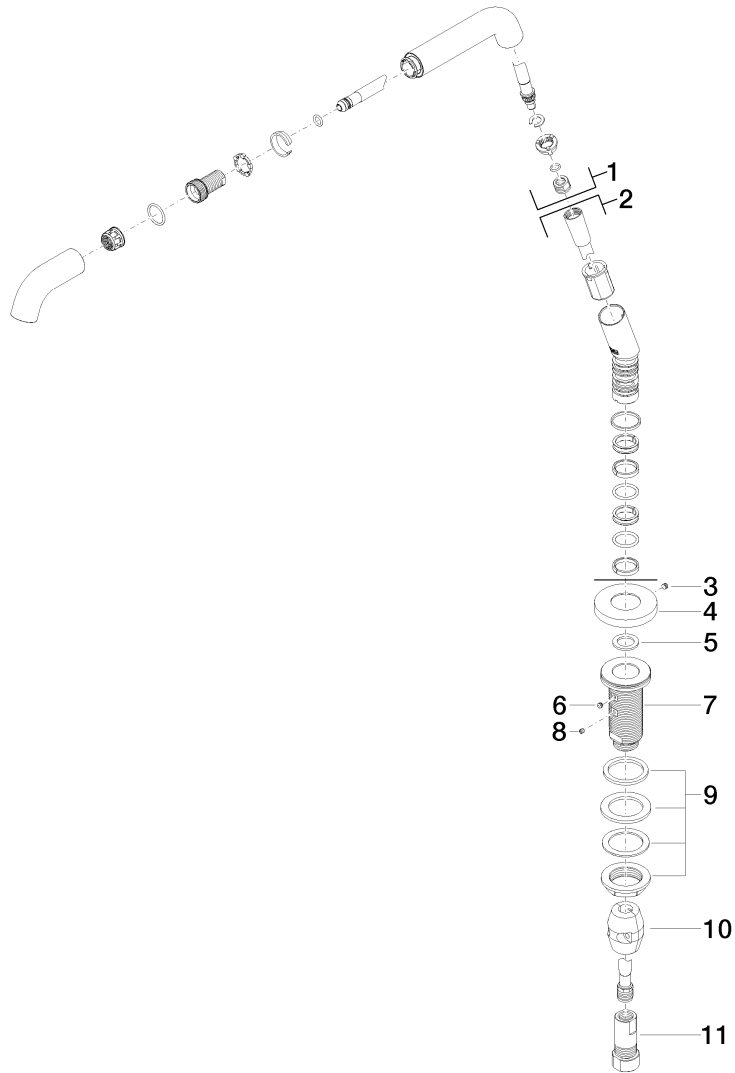

Product specifications

• **8-5/8" Projection**

- Swivel spout 160°
- Laminar stream
- Total height 4-3/8"
- Height to water exit point 2-5/8"
- 1-3/8" hole diameter
- Flange diameter 2-3/8"
- Water flow rate limited to max. 2.5 gpm
- low lead compliant

Surfaces

- | | |
|-----------------|-------------|
| • chrome | 27728971-00 |
| • matt platinum | 27728971-06 |
| • Cyprum | 27728971-49 |

Exploded assembly drawing

Order quantity

No.	Article number	Name	Installation quantity
1	90282226400ff	affusion pipe	1
2	90282226000ff	spout	1
3	09311111290	pin	1
4	092722042ff	rosette	1
5	09141506590	seal	1
6	09311106390	pin	1
7	093001195ff	connection	1
8	09311109990	pin	1
9	0423100090190	fixing set	1
10	0421500050090	accessories	1
11	0424032410090	nipple	1