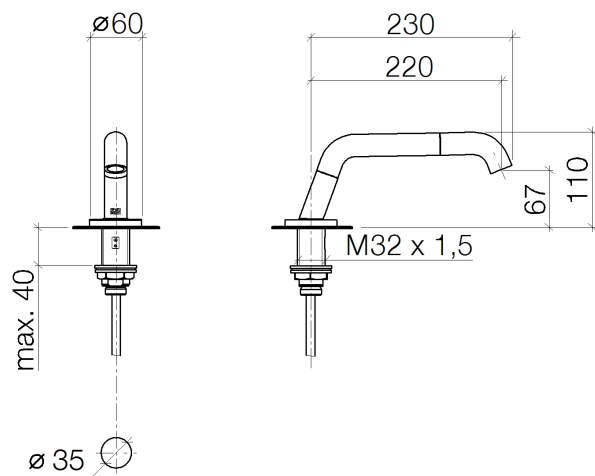

Product specifications

• **8-5/8" Projection**

- Swivel spout 160°
- Laminar stream
- Total height 4-3/8"
- Height to water exit point 2-5/8"
- 1-3/8" hole diameter
- Flange diameter 2-3/8"
- Water flow rate limited to max. 2.5 gpm
- low lead compliant

Surfaces

- | | |
|-----------------|-------------|
| • chrome | 27728971-00 |
| • matt platinum | 27728971-06 |
| • Cyprum | 27728971-49 |

Exploded assembly drawing

Order quantity

No.	Article number	Name	Installation quantity
1	90282226400ff	affusion pipe	1
2	90282226000ff	spout	1
3	09311111290	pin	1
4	092722042ff	rosette	1
5	09141506590	seal	1
6	09311106390	pin	1
7	093001195ff	connection	1
8	09311109990	pin	1
9	0423100090190	fixing set	1
10	0421500050090	accessories	1
11	0424032410090	nipple	1