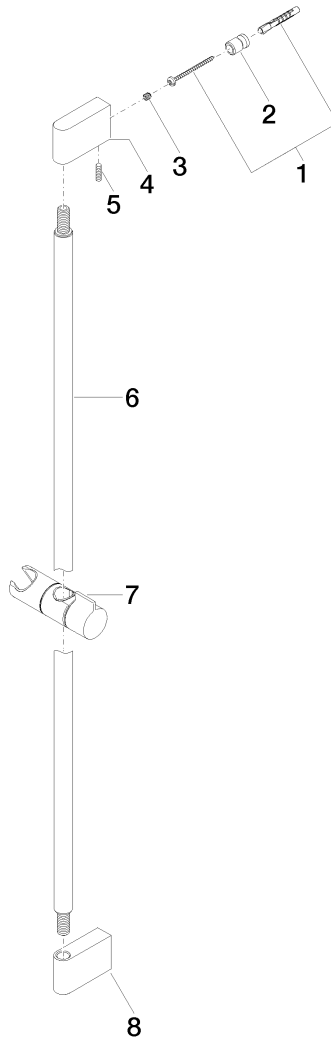

Product specifications

- **2-7/8" Projection**
- Center to center 32-7/8"

Surfaces

- chrome 26705670-00
- matt platinum 26705670-06

Exploded assembly drawing

Order quantity

No.	Article number	Name	Installation quantity
1	0517208010090	accessories	2
2	08172072690	holder	2
3	09311104990	pin	2
4	081767509ff	holder	1
5	0431111130090	pin	2
6	90282259700ff	holder	1
7	05301250002ff	slider	1
8	081767510ff	holder	1