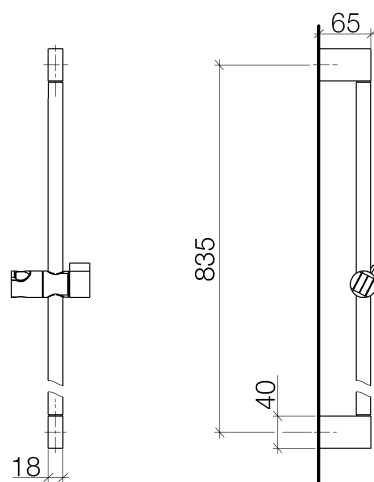

Product specifications

- **2-7/8" Projection**
- Center to center 32-7/8"

Surfaces

- chrome 26705670-00
- matt platinum 26705670-06

Exploded assembly drawing

Order quantity

No.	Article number	Name	Installation quantity
1	0517208010090	accessories	2
2	08172072690	holder	2
3	09311104990	pin	2
4	081767509ff	holder	1
5	0431111130090	pin	2
6	90282259700ff	holder	1
7	05301250002ff	slider	1
8	081767510ff	holder	1