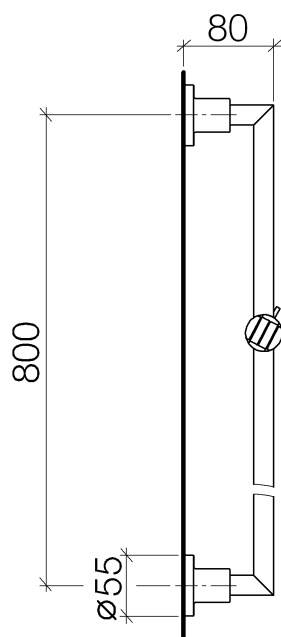

Tara. (Tara Refinement) Slide bar 855mm
Article number: 26701892

Exploded assembly drawing

Tara. (Tara Refinement) Slide bar 855mm

Article number: 26701892

Order quantity

No.	Article number	Name	Installation quantity
1	0517207390090	fixing set	2
2	09303007190	screw	2
3	09301104690	disc	2
4	081789505ff	holder	2
5	0431111130090	pin	2
6	05282259000ff	bar	1
7	05301250002ff	slider	1