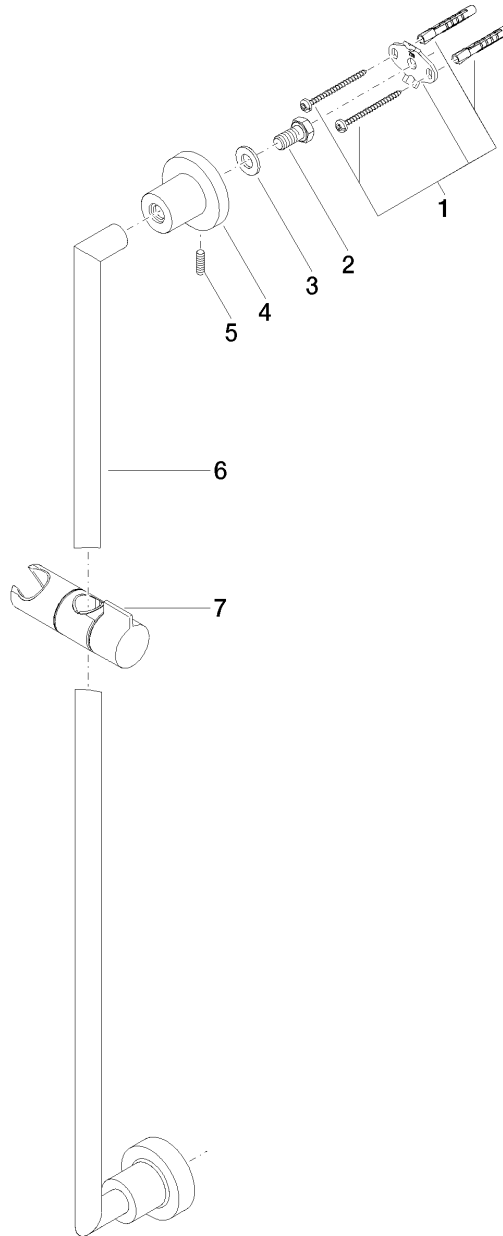

Tara. (Tara Refinement) Slide bar 855mm
Article number: 26701892

Exploded assembly drawing

Tara. (Tara Refinement) Slide bar 855mm

Article number: 26701892

Order quantity

No.	Article number	Name	Installation quantity
1	0517207390090	fixing set	2
2	09303007190	screw	2
3	09301104690	disc	2
4	081789505ff	holder	2
5	0431111130090	pin	2
6	05282259000ff	bar	1
7	05301250002ff	slider	1