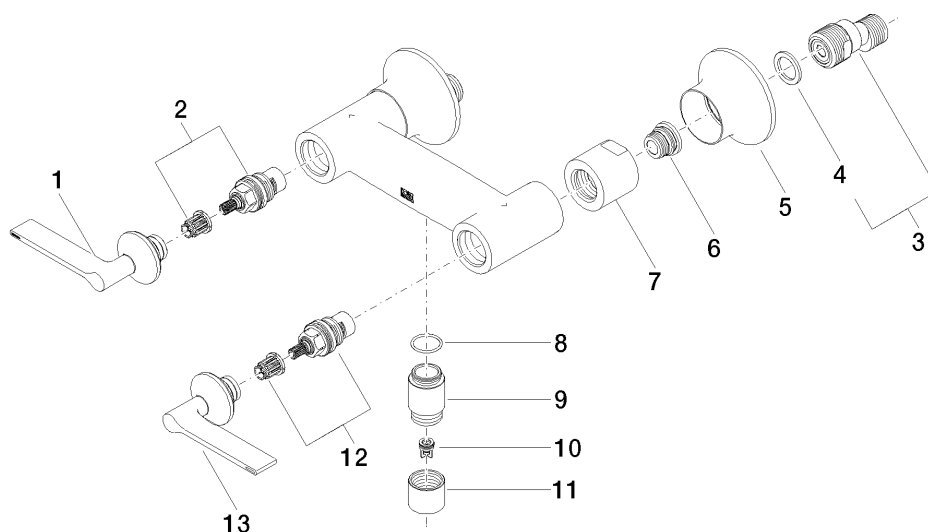

### Product specifications

- female 3/8" or male thread 1/2" shower outlet
- slide-on rosettes  $\varnothing$  70 mm
- 1/2" connection
- gauge 150 mm - 15 mm

**Intrinsic protection against back flow.**

### Surfaces

- |                 |             |
|-----------------|-------------|
| • chrome        | 26100819-00 |
| • platinum matt | 26100819-06 |
| •               | 26100819-99 |

**Exploded assembly drawing**

**Order quantity**

<b>No.</b>	<b>Article number</b>	<b>Name</b>	<b>Installation quantity</b>
<b>1</b>	90208001301ff	handle ( hot )	1
<b>2</b>	9090031310090	top	1
<b>3</b>	0411040300090	connection	2
<b>4</b>	09142001090	seal	2
<b>5</b>	90278001800ff	rosette	2
<b>6</b>	0429050140090	nipple	2
<b>7</b>	092310064ff	nut	2
<b>8</b>	09141003290	seal	1
<b>9</b>	092403121ff	nipple	1
<b>10</b>	09230113190	back-flow preventer	1
<b>11</b>	092102143ff	sleeve	1
<b>12</b>	9090031300090	top	1
<b>13</b>	90208001201ff	handle ( cold )	1