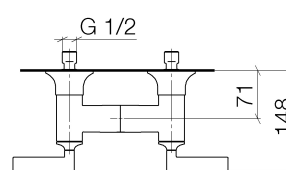

### Product specifications

- female 3/8" or male thread 1/2" shower outlet
- slide-on rosettes  $\varnothing$  70 mm
- 1/2" connection
- gauge 150 mm - 15 mm

**Intrinsic protection against back flow.**

**Order quantity**

<b>No.</b>	<b>Article number</b>	<b>Name</b>	<b>Installation quantity</b>
<b>1</b>	90208001301ff	handle ( hot )	1
<b>2</b>	9090031310090	top	1
<b>3</b>	0411040300090	connection	2
<b>4</b>	09142001090	seal	2
<b>5</b>	90278001800ff	rosette	2
<b>6</b>	0429050140090	nipple	2
<b>7</b>	092310064ff	nut	2
<b>8</b>	09141003290	seal	1
<b>9</b>	092403121ff	nipple	1
<b>10</b>	09230113190	back-flow preventer	1
<b>11</b>	092102143ff	sleeve	1
<b>12</b>	9090031300090	top	1
<b>13</b>	90208001201ff	handle ( cold )	1