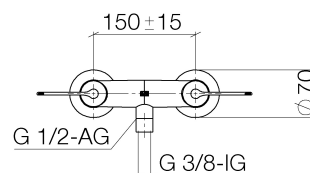

### Product specifications

- female 3/8" or male thread 1/2" shower outlet
- slide-on rosettes  $\varnothing$  70 mm
- 1/2" connection
- gauge 150 mm - 15 mm

**Intrinsic protection against back flow.**

**Order quantity**

<b>No.</b>	<b>Article number</b>	<b>Name</b>	<b>Installation quantity</b>
<b>1</b>	90208001301ff	handle ( hot )	1
<b>2</b>	9090031310090	top	1
<b>3</b>	0411040300090	connection	2
<b>4</b>	09142001090	seal	2
<b>5</b>	90278001800ff	rosette	2
<b>6</b>	0429050140090	nipple	2
<b>7</b>	092310064ff	nut	2
<b>8</b>	09141003290	seal	1
<b>9</b>	092403121ff	nipple	1
<b>10</b>	09230113190	back-flow preventer	1
<b>11</b>	092102143ff	sleeve	1
<b>12</b>	9090031300090	top	1
<b>13</b>	90208001201ff	handle ( cold )	1