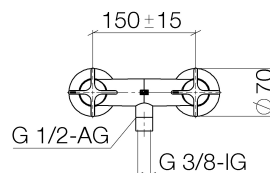

### Product specifications

- female 3/8" or male thread 1/2" shower outlet
- slide-on rosettes  $\varnothing$  70 mm
- 1/2" connection
- gauge 150 mm - 15 mm

**Intrinsic protection against back flow.**

**Order quantity**

<b>No.</b>	<b>Article number</b>	<b>Name</b>	<b>Installation quantity</b>
<b>1</b>	90208001101ff	handle ( hot )	1
<b>2</b>	0411040300090	connection	2
<b>3</b>	09142001090	seal	2
<b>4</b>	90278001800ff	rosette	2
<b>5</b>	0429050140090	nipple	2
<b>6</b>	092310064ff	nut	2
<b>7</b>	09141003290	seal	1
<b>8</b>	092403121ff	nipple	1
<b>9</b>	09230113190	back-flow preventer	1
<b>10</b>	092102143ff	sleeve	1
<b>11</b>	9090031310090	top	1
<b>12</b>	90208001001ff	handle ( cold )	1