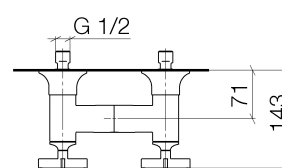

### Product specifications

- female 3/8" or male thread 1/2" shower outlet
- slide-on rosettes  $\varnothing$  70 mm
- 1/2" connection
- gauge 150 mm - 15 mm

**Intrinsic protection against back flow.**

**Order quantity**

<b>No.</b>	<b>Article number</b>	<b>Name</b>	<b>Installation quantity</b>
<b>1</b>	90208001101ff	handle ( hot )	1
<b>2</b>	0411040300090	connection	2
<b>3</b>	09142001090	seal	2
<b>4</b>	90278001800ff	rosette	2
<b>5</b>	0429050140090	nipple	2
<b>6</b>	092310064ff	nut	2
<b>7</b>	09141003290	seal	1
<b>8</b>	092403121ff	nipple	1
<b>9</b>	09230113190	back-flow preventer	1
<b>10</b>	092102143ff	sleeve	1
<b>11</b>	9090031310090	top	1
<b>12</b>	90208001001ff	handle ( cold )	1