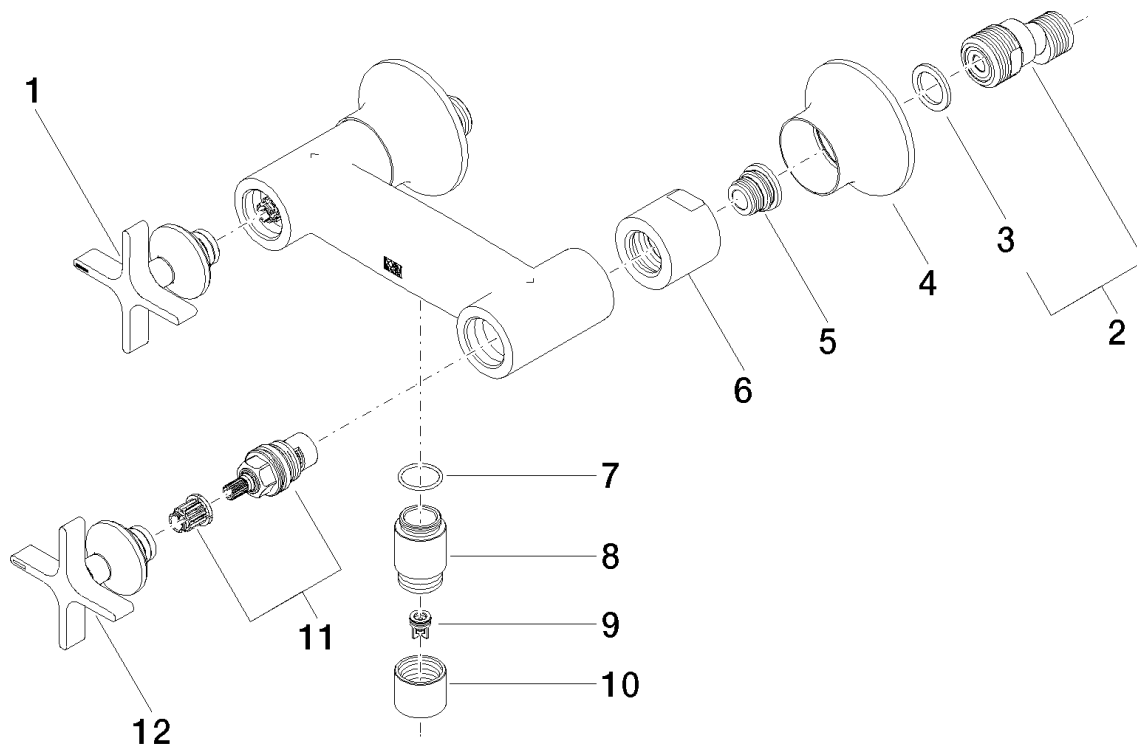

### Product specifications

- female 3/8" or male thread 1/2" shower outlet
- slide-on rosettes  $\varnothing$  70 mm
- 1/2" connection
- gauge 150 mm - 15 mm

**Intrinsic protection against back flow.**

### Surfaces

- |                 |             |
|-----------------|-------------|
| • chrome        | 26100809-00 |
| • platinum matt | 26100809-06 |
| •               | 26100809-99 |

**Exploded assembly drawing**

**Order quantity**

<b>No.</b>	<b>Article number</b>	<b>Name</b>	<b>Installation quantity</b>
<b>1</b>	90208001101ff	handle ( hot )	1
<b>2</b>	0411040300090	connection	2
<b>3</b>	09142001090	seal	2
<b>4</b>	90278001800ff	rosette	2
<b>5</b>	0429050140090	nipple	2
<b>6</b>	092310064ff	nut	2
<b>7</b>	09141003290	seal	1
<b>8</b>	092403121ff	nipple	1
<b>9</b>	09230113190	back-flow preventer	1
<b>10</b>	092102143ff	sleeve	1
<b>11</b>	9090031310090	top	1
<b>12</b>	90208001001ff	handle ( cold )	1