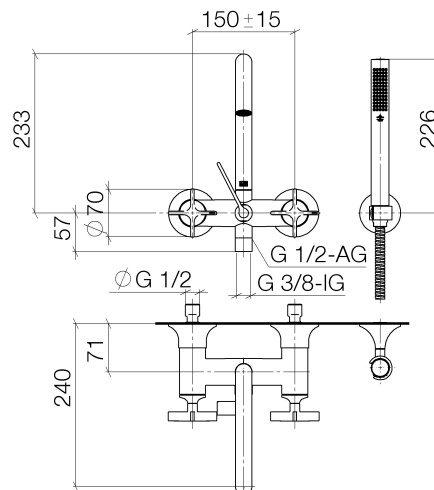

**Product specifications**

- **240 mm projection**
- spout: circular, air-enriched flow
- complete hand shower set: normal flow
- complete hand shower set with anti-scale system
- rotary diverter for bath/shower
- slide-on rosettes  $\varnothing$  70 mm
- rosette for shower holder  $\varnothing$  60mm
- 1/2" connection
- gauge 150 mm - 15 mm
- metal shower hose 1250mm with integrated anti-twist protection
- max. spout flow rate 25.2 l/min
- max. flow for complete hand shower set 7.6 l/min

**Intrinsic protection against back flow.**

Bath & Spa

**Vaia Bath mixer for wall mounting with hand shower set**

Article number: 25133809

**Surfaces**

- chrome 25133809-00
- platinum matt 25133809-06
- 25133809-99

**Exploded assembly drawing**

**Order quantity**

<b>No.</b>	<b>Article number</b>	<b>Name</b>	<b>Installation quantity</b>
1	25100809ff	shower set	1
2	09142002690	seal	1
3	28050809ff	holder	1
4	093002072ff	hose	1
5	09142000290	seal	1
6	28013979ff0010	shower	1

**Flow rate chart**