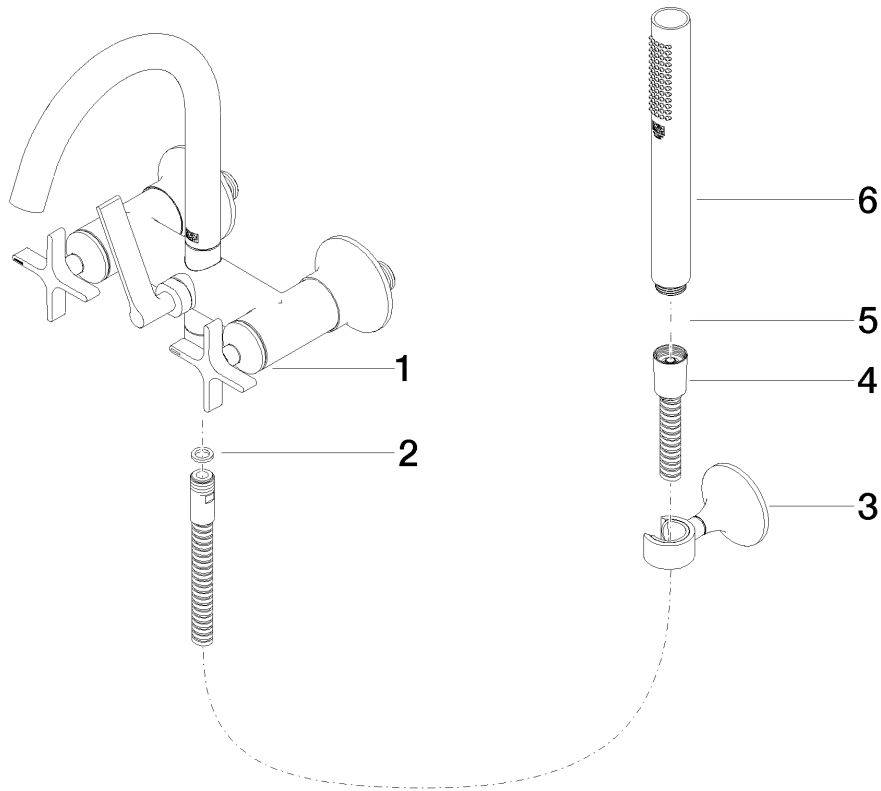

**Product specifications**

- **240 mm projection**
- spout: circular, air-enriched flow
- complete hand shower set: normal flow
- complete hand shower set with anti-scale system
- rotary diverter for bath/shower
- slide-on rosettes  $\varnothing$  70 mm
- rosette for shower holder  $\varnothing$  60mm
- 1/2" connection
- gauge 150 mm - 15 mm
- metal shower hose 1250mm with integrated anti-twist protection
- max. spout flow rate 25.2 l/min
- max. flow for complete hand shower set 7.6 l/min

**Intrinsic protection against back flow.**

Bath & Spa

**Vaia Bath mixer for wall mounting with hand shower set**

Article number: 25133809

**Surfaces**

- chrome 25133809-00
- platinum matt 25133809-06
- 25133809-99

**Exploded assembly drawing**

**Order quantity**

<b>No.</b>	<b>Article number</b>	<b>Name</b>	<b>Installation quantity</b>
1	25100809ff	shower set	1
2	09142002690	seal	1
3	28050809ff	holder	1
4	093002072ff	hose	1
5	09142000290	seal	1
6	28013979ff0010	shower	1