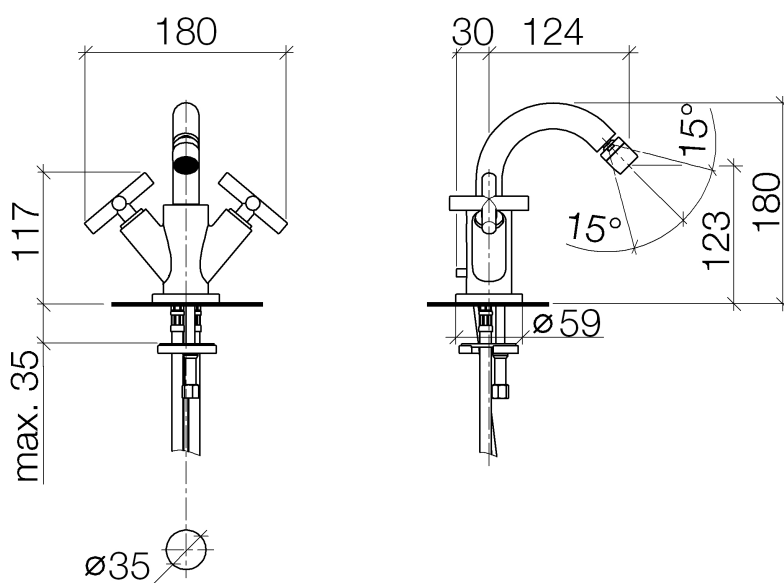

**Tara. (Tara Refinement) Single-hole bidet mixer 124mm**  
Article number: 24510892

**Tara. (Tara Refinement) Single-hole bidet mixer 124mm**  
Article number: 24510892

**Exploded assembly drawing**

18 — Ablaufgarnitur 04.11.01.001.00-ff

## Tara. (Tara Refinement) Single-hole bidet mixer 124mm

Article number: 24510892

### Order quantity

No.	Article number	Name	Installation quantity
1	90230100405ff	aerator	1
2	04214000700ff	joint	1
3	09141001190	seal	1
4	90282221600ff	spout	1
5	04208901000ff	handle	2
6	092089010ff	handle	2
7	90121200700ff	base	2
8	09301102990	disc	2
9	09303007590	screw	2
10	9090031510090	top	2
11	04208903580ff	pull-rod	1
12	09303005490	screw	1
13	0430040160090	hose	2
14	092810132ff	ring	1
15	09141013490	seal	1
16	0430110380090	fixing set	1
17	09311101190	pin	1
18	04110100100ff	pop-up waste	1

**Flow rate chart**