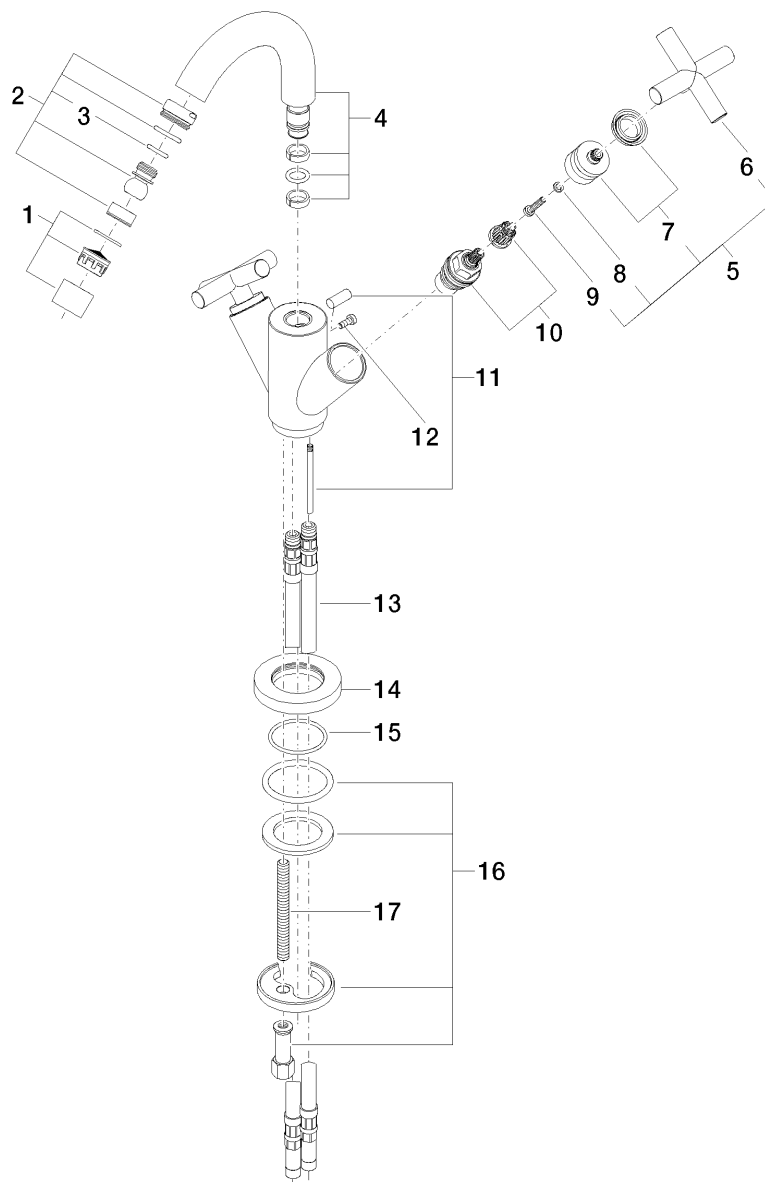

**Tara. (Tara Refinement) Single-hole bidet mixer 124mm**  
Article number: 24510892

**Tara. (Tara Refinement) Single-hole bidet mixer 124mm**  
Article number: 24510892

**Exploded assembly drawing**

18 — Ablaufgarnitur 04.11.01.001.00-ff

## Tara. (Tara Refinement) Single-hole bidet mixer 124mm

Article number: 24510892

### Order quantity

No.	Article number	Name	Installation quantity
1	90230100405ff	aerator	1
2	04214000700ff	joint	1
3	09141001190	seal	1
4	90282221600ff	spout	1
5	04208901000ff	handle	2
6	092089010ff	handle	2
7	90121200700ff	base	2
8	09301102990	disc	2
9	09303007590	screw	2
10	9090031510090	top	2
11	04208903580ff	pull-rod	1
12	09303005490	screw	1
13	0430040160090	hose	2
14	092810132ff	ring	1
15	09141013490	seal	1
16	0430110380090	fixing set	1
17	09311101190	pin	1
18	04110100100ff	pop-up waste	1

**Flow rate chart**