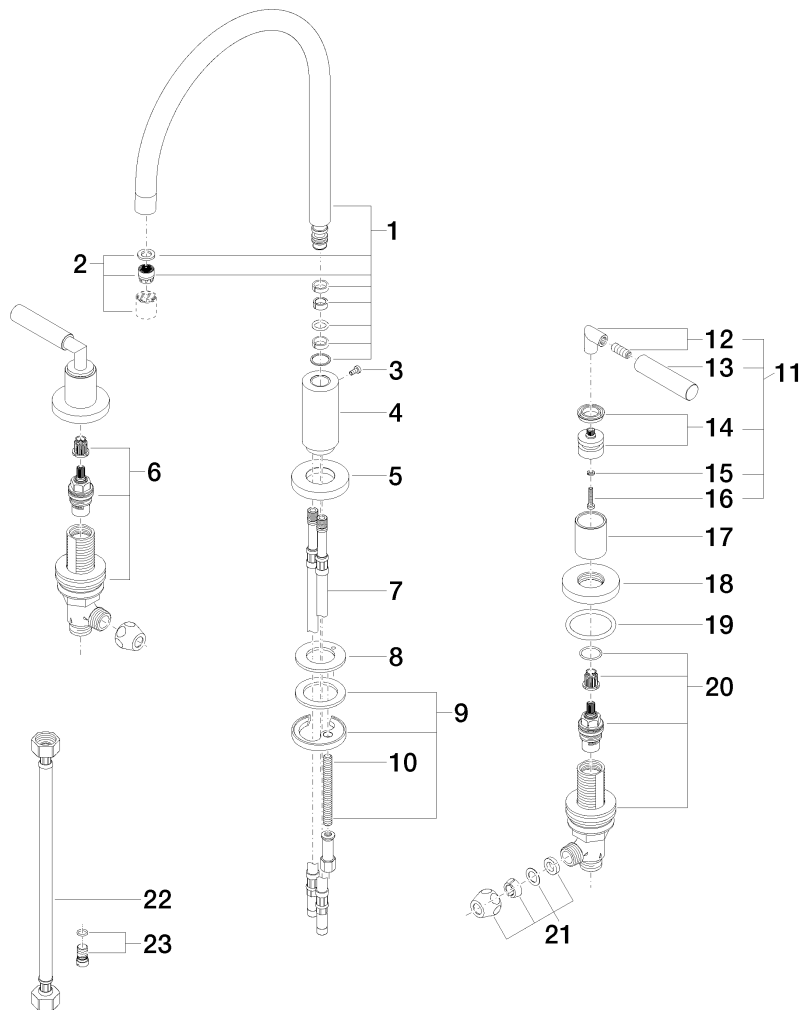

Kitchen

Tara. Three-hole mixer

Article number: 20815882ff0010

Product specifications

• 9-1/4" Projection

- Swivel spout 360°
- Areated stream
- Total height 14-5/8"
- Height to aerator/spout outlet 8-3/8"
- Spout hole diameter 1-3/8"
- Valve hole diameter 1-1/4"
- Water flow rate limited to max. 1.5 gpm
- low lead compliant

(ADA)

Surfaces

- chrome 20815882-000010
- matt platinum 20815882-060010

Exploded assembly drawing

Order quantity

No.	Article number	Name	Installation quantity
1	90282222602ff	spout	1
2	90230102800ff	aerator	1
3	09303005790	screw	1
4	09111008810ff	connection	1
5	092810140ff	ring	1
6	9017110405190	side panel	1
7	0430040640090	hose	2
8	09140504790	seal	1
9	0430110380090	fixing set	1
10	09311101190	pin	1
11	04208805200ff	handle	2
12	04182002200ff	angle	2
13	092088052ff	handle	2
14	90121200700ff	base	2
15	09301102990	disc	2
16	09303007590	screw	2
17	092102140ff	sleeve	2
18	092789105ff	rosette	2
19	09141004390	seal	2
20	9017110405090	side panel	1
21	04233004000ff	threaded connector	2
22	1250197090	hose	2
23	0431200461092	plug	1

Kitchen

Tara. Three-hole mixer

Article number: 20815882ff0010