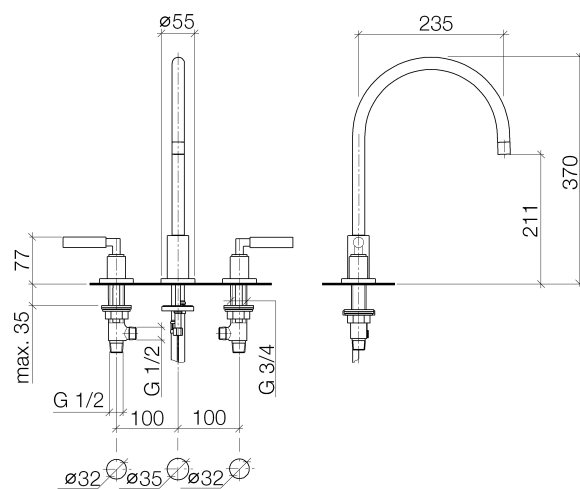

Kitchen

Tara. Three-hole mixer

Article number: 20815882ff0010

Product specifications

• 9-1/4" Projection

- Swivel spout 360°
- Areated stream
- Total height 14-5/8"
- Height to aerator/spout outlet 8-3/8"
- Spout hole diameter 1-3/8"
- Valve hole diameter 1-1/4"
- Water flow rate limited to max. 1.5 gpm
- low lead compliant

(ADA)

Surfaces

- chrome 20815882-000010
- matt platinum 20815882-060010

Exploded assembly drawing

Order quantity

No.	Article number	Name	Installation quantity
1	90282222602ff	spout	1
2	90230102800ff	aerator	1
3	09303005790	screw	1
4	09111008810ff	connection	1
5	092810140ff	ring	1
6	9017110405190	side panel	1
7	0430040640090	hose	2
8	09140504790	seal	1
9	0430110380090	fixing set	1
10	09311101190	pin	1
11	04208805200ff	handle	2
12	04182002200ff	angle	2
13	092088052ff	handle	2
14	90121200700ff	base	2
15	09301102990	disc	2
16	09303007590	screw	2
17	092102140ff	sleeve	2
18	092789105ff	rosette	2
19	09141004390	seal	2
20	9017110405090	side panel	1
21	04233004000ff	threaded connector	2
22	1250197090	hose	2
23	0431200461092	plug	1

Kitchen

Tara. Three-hole mixer

Article number: 20815882ff0010