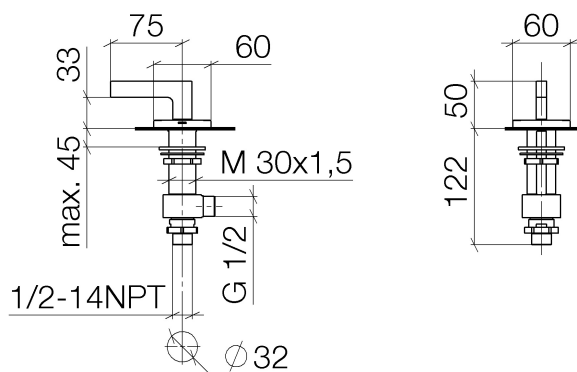

Product specifications

- 1-1/4" hole diameter
- Flange 2-3/8" x 2-3/8"

(ADA)

Surfaces

- chrome 20000716-00
- matt platinum 20000716-06

Exploded assembly drawing

Order quantity

No.	Article number	Name	Installation quantity
1	90207005701ff	handle (cold)	1
2	0417110453290	side panel	1
3	9090031320090	top	1
4	0423100327890	fixing set	1
5	0417110231090	distributor	1
6	09301105990	disc	1
7	09231001290	nut	1