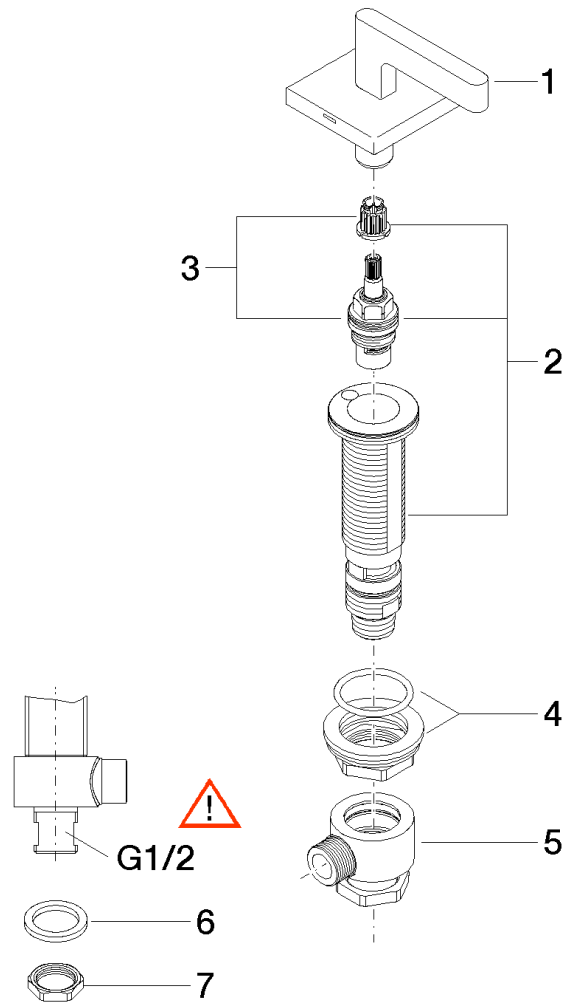

Product specifications

- 1-1/4" hole diameter
- Flange 2-3/8" x 2-3/8"

(ADA)

Surfaces

- chrome 20000716-00
- matt platinum 20000716-06

Exploded assembly drawing

Order quantity

No.	Article number	Name	Installation quantity
1	90207005701ff	handle (cold)	1
2	0417110453290	side panel	1
3	9090031320090	top	1
4	0423100327890	fixing set	1
5	0417110231090	distributor	1
6	09301105990	disc	1
7	09231001290	nut	1