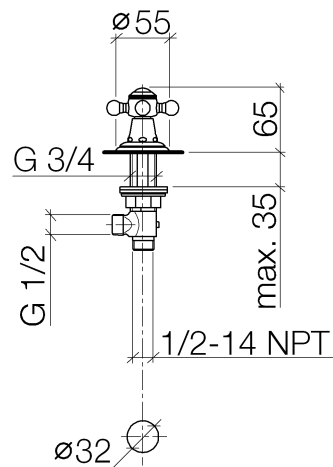

Product specifications

- 1-1/4" hole diameter
- Flange diameter 2-1/8"
- Includes both HOT and COLD porcelain inserts

Surfaces

- | | |
|-----------------|-------------|
| • chrome | 20000360-00 |
| • matt platinum | 20000360-06 |
| • platinum | 20000360-08 |
| • brass | 20000360-09 |

Exploded assembly drawing

Order quantity

No.	Article number	Name	Installation quantity
1	04203600206ff	handle (cold)	1
2	092036005ff	handle	1
3	09260101090	accessories	1
4	09208300690	handle	1
5	092036002ff	handle	1
6	092036004ff	handle	4
7	0430300290090	fixing set	1
8	092102046ff	cover	1
9	092735001ff	rosette	1
10	9017110403190	side panel	1
11	04203600207ff	handle (hot)	1
12	09260101190	accessories	1

Flow rate chart