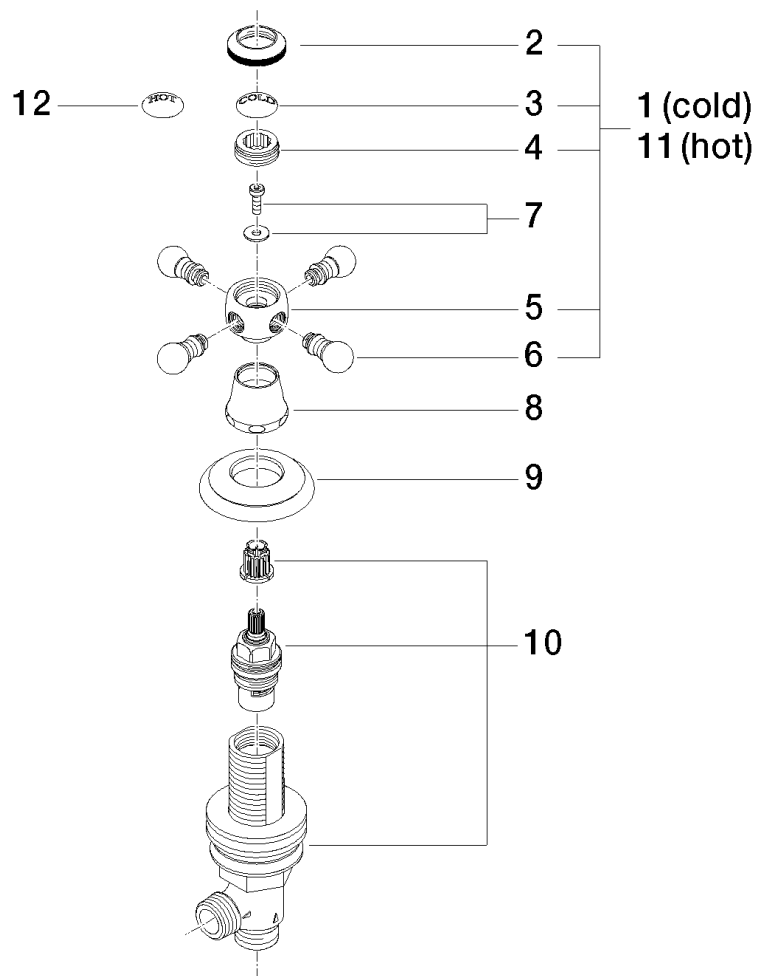

Product specifications

- 1-1/4" hole diameter
- Flange diameter 2-1/8"
- Includes both HOT and COLD porcelain inserts

Surfaces

- | | |
|-----------------|-------------|
| • chrome | 20000360-00 |
| • matt platinum | 20000360-06 |
| • platinum | 20000360-08 |
| • brass | 20000360-09 |

Exploded assembly drawing

Order quantity

No.	Article number	Name	Installation quantity
1	04203600206ff	handle (cold)	1
2	092036005ff	handle	1
3	09260101090	accessories	1
4	09208300690	handle	1
5	092036002ff	handle	1
6	092036004ff	handle	4
7	0430300290090	fixing set	1
8	092102046ff	cover	1
9	092735001ff	rosette	1
10	9017110403190	side panel	1
11	04203600207ff	handle (hot)	1
12	09260101190	accessories	1

Flow rate chart