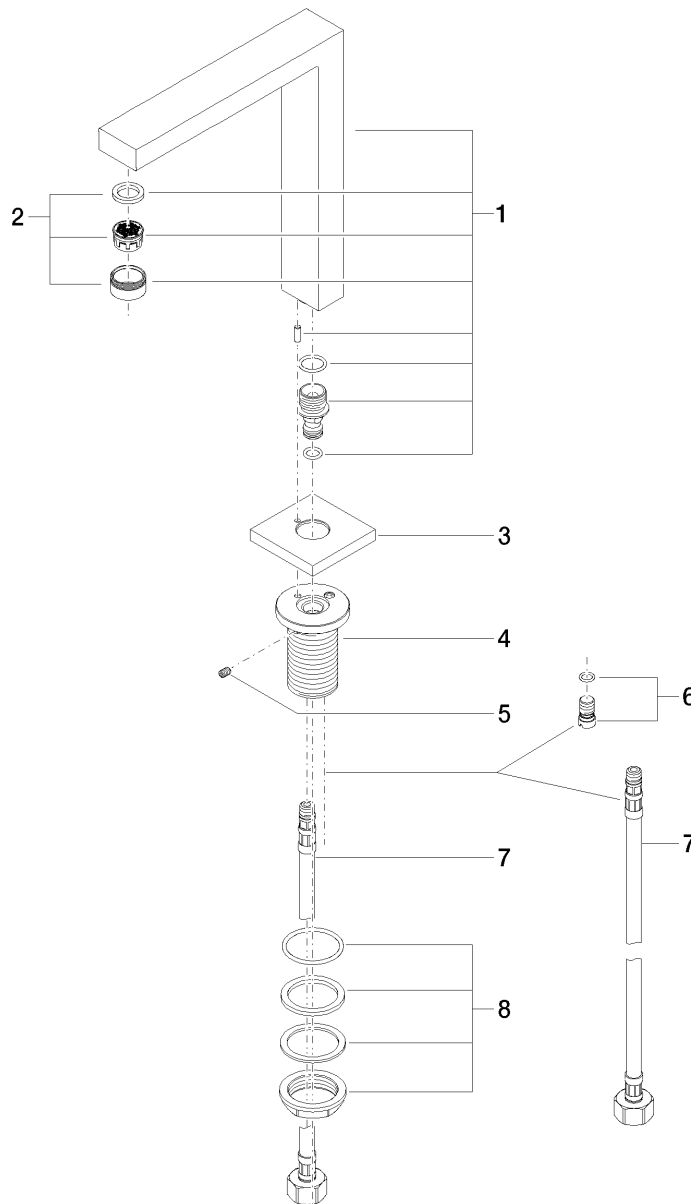

**Product specifications**

**• 6-1/2" Projection**

- Fixed spout
- Round aerated stream
- Total height 9"
- Height to aerator/spout outlet 8-1/8"
- 1-3/8" hole diameter
- Flange 2-3/8" x 2-3/8"
- 1/2" connection
- Water flow rate limited to max. 1.2 gpm
- low lead compliant

**Surfaces**

- chrome 13721980-000010
- matt platinum 13721980-060010

**Exploded assembly drawing**

**Order quantity**

| <b>No.</b> | <b>Article number</b> | <b>Name</b> | <b>Installation quantity</b> |
|------------|-----------------------|-------------|------------------------------|
| 1          | 90110619207ff         | spout       | 1                            |
| 2          | 90230102905ff         | aerator     | 1                            |
| 3          | 092768002ff           | rosette     | 1                            |
| 4          | 0930011021090         | sleeve      | 1                            |
| 5          | 09311103690           | pin         | 1                            |
| 6          | 0431200461092         | plug        | 1                            |
| 7          | 0430040190090         | hose        | 2                            |
| 8          | 0423100440090         | fixing set  | 1                            |

Bath & Spa

**Symetrics Lavatory spout, deck-mounted without drain**

Article number: 13721980ff0010