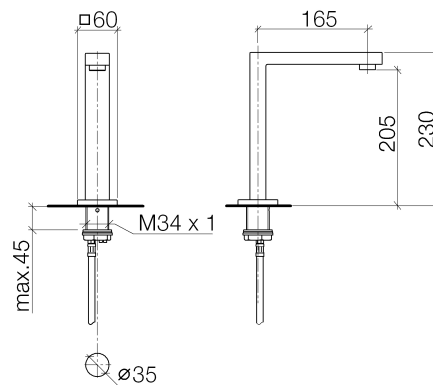

**Product specifications**

**• 6-1/2" Projection**

- Fixed spout
- Round aerated stream
- Total height 9"
- Height to aerator/spout outlet 8-1/8"
- 1-3/8" hole diameter
- Flange 2-3/8" x 2-3/8"
- 1/2" connection
- Water flow rate limited to max. 1.2 gpm
- low lead compliant

**Surfaces**

- chrome 13721980-000010
- matt platinum 13721980-060010

**Exploded assembly drawing**

**Order quantity**

| <b>No.</b> | <b>Article number</b> | <b>Name</b> | <b>Installation quantity</b> |
|------------|-----------------------|-------------|------------------------------|
| 1          | 90110619207ff         | spout       | 1                            |
| 2          | 90230102905ff         | aerator     | 1                            |
| 3          | 092768002ff           | rosette     | 1                            |
| 4          | 0930011021090         | sleeve      | 1                            |
| 5          | 09311103690           | pin         | 1                            |
| 6          | 0431200461092         | plug        | 1                            |
| 7          | 0430040190090         | hose        | 2                            |
| 8          | 0423100440090         | fixing set  | 1                            |

Bath & Spa

**Symetrics Lavatory spout, deck-mounted without drain**

Article number: 13721980ff0010