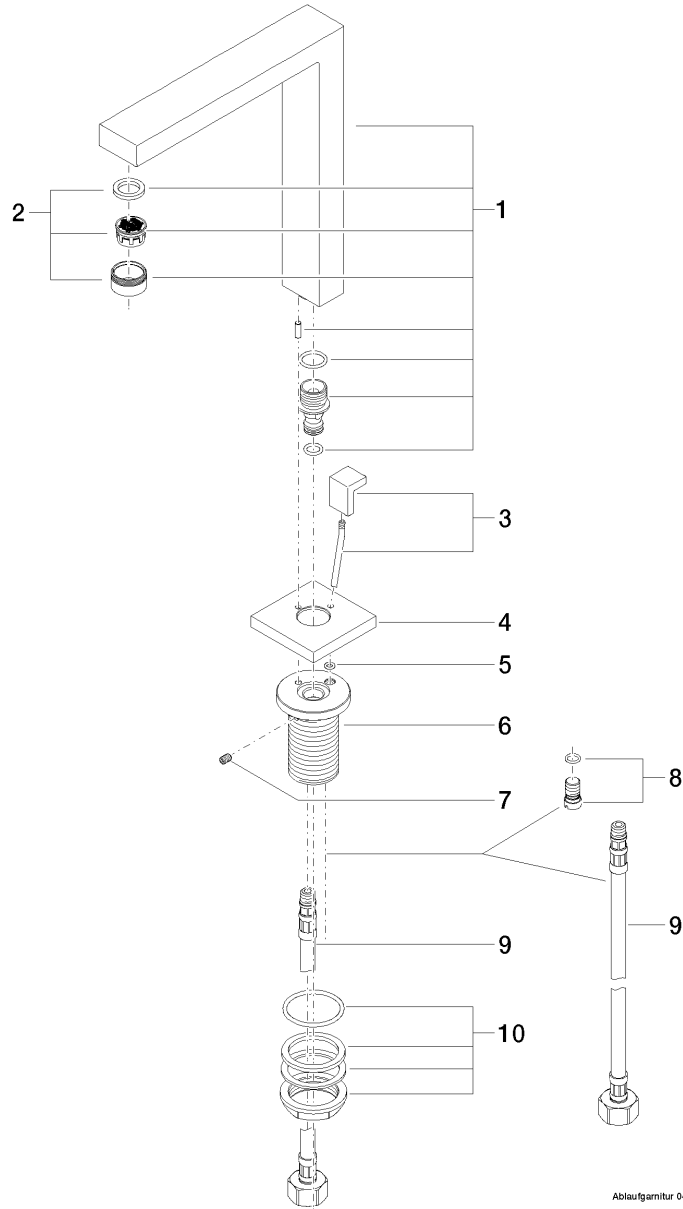

**Product specifications**

- **6-1/2" Projection**
- US drain with overflow
- Fixed spout
- Round aerated stream
- Total height 9"
- Height to aerator/spout outlet 8-1/8"
- 1-3/8" hole diameter
- Flange 2-3/8" x 2-3/8"
- Water flow rate limited to max. 1.2 gpm
- low lead compliant

**Surfaces**

- chrome 13713980-000010
- matt platinum 13713980-060010

**Exploded assembly drawing**

Ablaufgarnitur 04.11.01.023.00-FF

**Order quantity**

<b>No.</b>	<b>Article number</b>	<b>Name</b>	<b>Installation quantity</b>
1	90110619207ff	spout	1
2	90230102905ff	aerator	1
3	04310905900ff	pull-rod	1
4	092768001ff	rosette	1
5	09141016690	seal	1
6	09300110290	sleeve	1
7	09311103690	pin	1
8	0431200460092	plug	1
9	0430040190090	hose	1
10	0423100440090	fixing set	1

Bath & Spa

**Symetrics Lavatory spout, deck-mounted with drain**

Article number: 13713980ff0010