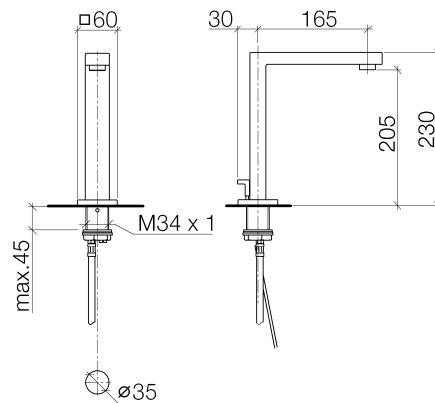

**Product specifications**

- **6-1/2" Projection**
- US drain with overflow
- Fixed spout
- Round aerated stream
- Total height 9"
- Height to aerator/spout outlet 8-1/8"
- 1-3/8" hole diameter
- Flange 2-3/8" x 2-3/8"
- Water flow rate limited to max. 1.2 gpm
- low lead compliant

**Surfaces**

- chrome 13713980-000010
- matt platinum 13713980-060010

**Exploded assembly drawing**

Ablaufgarnitur 04.11.01.023.00-FF

**Order quantity**

<b>No.</b>	<b>Article number</b>	<b>Name</b>	<b>Installation quantity</b>
1	90110619207ff	spout	1
2	90230102905ff	aerator	1
3	04310905900ff	pull-rod	1
4	092768001ff	rosette	1
5	09141016690	seal	1
6	09300110290	sleeve	1
7	09311103690	pin	1
8	0431200460092	plug	1
9	0430040190090	hose	1
10	0423100440090	fixing set	1

Bath & Spa

**Symetrics Lavatory spout, deck-mounted with drain**

Article number: 13713980ff0010