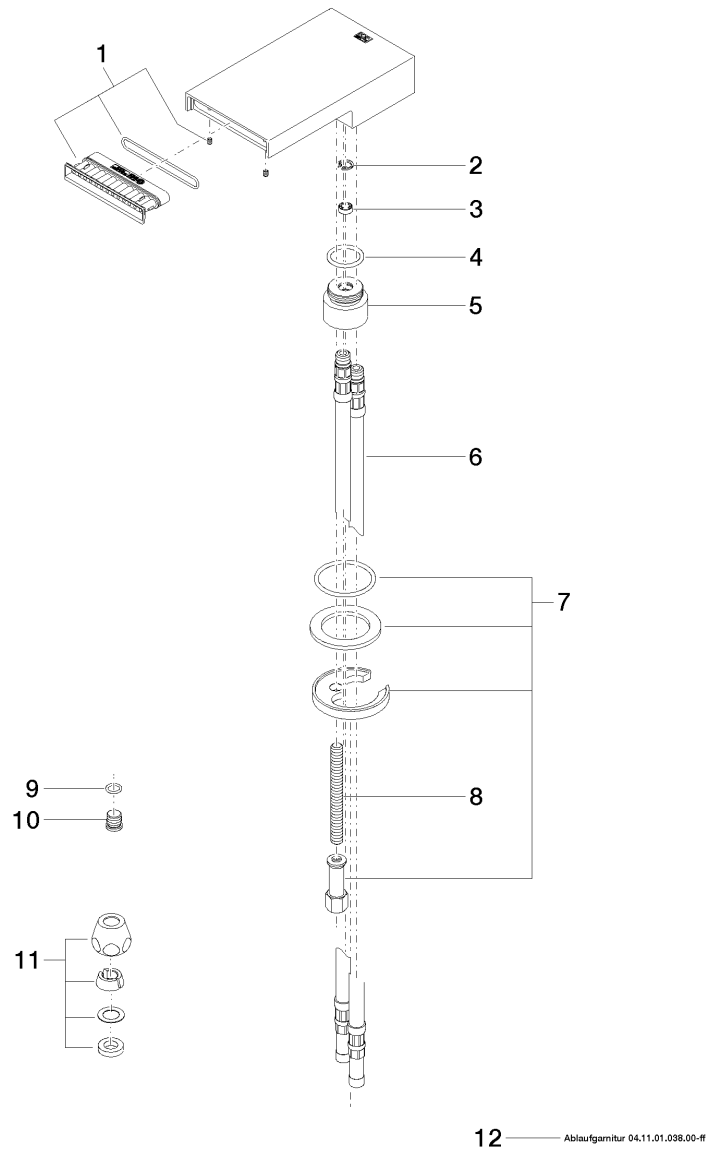

## Deque fixed spout

Article number: 13710740

**Exploded assembly drawing**

**Deque fixed spout**

Article number: 13710740

**Order quantity**

<b>No.</b>	<b>Article number</b>	<b>Name</b>	<b>Installation quantity</b>
1	9029030650090	insert	1
2	09160101690	ring	1
3	09230103390	flow reducer	1
4	09141010090	seal	1
5	09111009390	connection	1
6	0430040160090	hose	2
7	0430110387490	fixing set	1
8	09311101190	pin	1
9	09141006090	seal	1
10	09312006590	plug	1
11	04233004000ff	threaded connector	2
12	10125970ff	pop-up waste	1

## Deque fixed spout

Article number: 13710740

### Flow rate chart