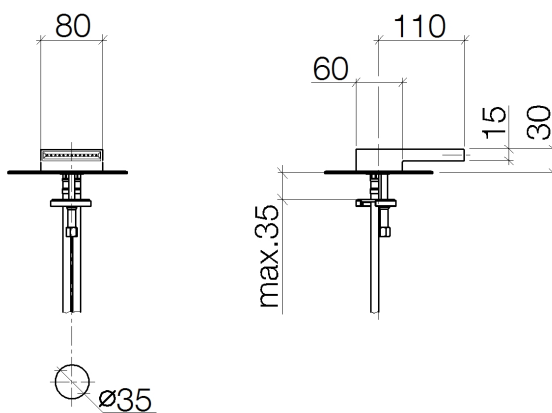

## Deque fixed spout

Article number: 13710740

**Exploded assembly drawing**

**Deque fixed spout**

Article number: 13710740

**Order quantity**

<b>No.</b>	<b>Article number</b>	<b>Name</b>	<b>Installation quantity</b>
1	9029030650090	insert	1
2	09160101690	ring	1
3	09230103390	flow reducer	1
4	09141010090	seal	1
5	09111009390	connection	1
6	0430040160090	hose	2
7	0430110387490	fixing set	1
8	09311101190	pin	1
9	09141006090	seal	1
10	09312006590	plug	1
11	04233004000ff	threaded connector	2
12	10125970ff	pop-up waste	1

## Deque fixed spout

Article number: 13710740

### Flow rate chart