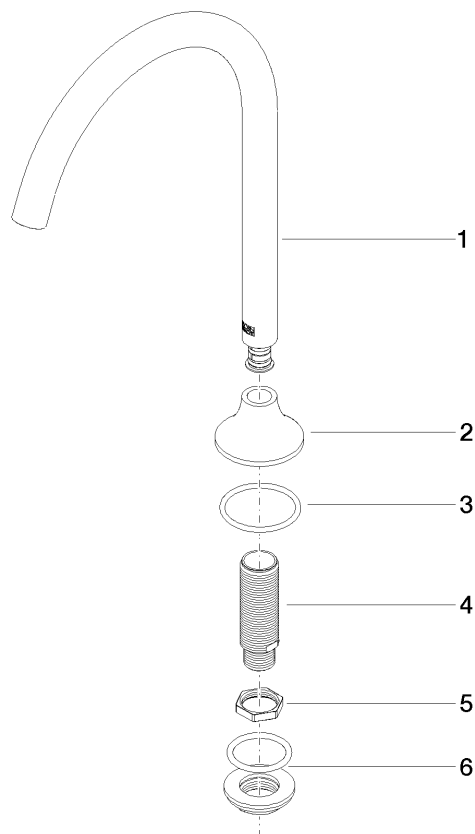

Vaia Deck-mounted tub spout 220mm, 1/2"
Article number: 13612809

Exploded assembly drawing

Vaia Deck-mounted tub spout 220mm, 1/2"

Article number: 13612809

Order quantity

No.	Article number	Name	Installation quantity
1	90282231600ff	spout	1
2	092780014ff	rosette	1
3	09141008490	seal	1
4	09300111790	connection	1
5	09231012790	nut	1
6	0423100040490	fixing set	1

Flow rate chart