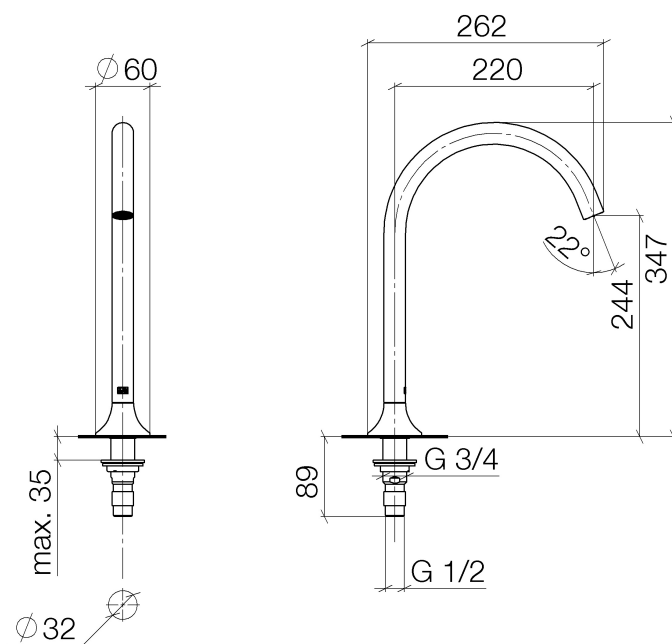

Vaia Deck-mounted tub spout 220mm, 1/2"
Article number: 13612809

Exploded assembly drawing

Vaia Deck-mounted tub spout 220mm, 1/2"

Article number: 13612809

Order quantity

No.	Article number	Name	Installation quantity
1	90282231600ff	spout	1
2	092780014ff	rosette	1
3	09141008490	seal	1
4	09300111790	connection	1
5	09231012790	nut	1
6	0423100040490	fixing set	1

Flow rate chart