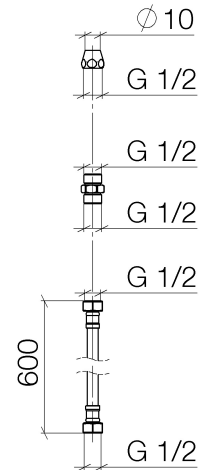

Product specifications

- 1/2" x 1/2" x 23 5/8" high pressure hose

Extension of the connection from the outlet to a valve if these are installed with a great spacing.

Surfaces

- 1250897090