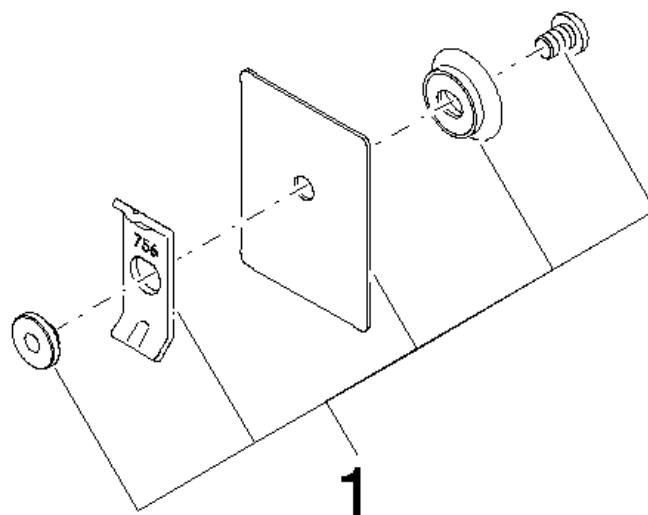

### **Product specifications**

- For use on glass tiles i.e. (Requires two brackets)

**NOTE: Standard glass mounting is for 3/8" glass only.**

**For 1/2" or larger please contact Dornbracht Technical Service.**

### **Surfaces**

- 1235097090

**Exploded assembly drawing**

Bath & Spa

**Deque Mounting bracket for one-sided glass attachment**

Article number: 1235097090

**Order quantity**

<b>No.</b>	<b>Article number</b>	<b>Name</b>	<b>Installation quantity</b>
1	1235097090	fixing set	1