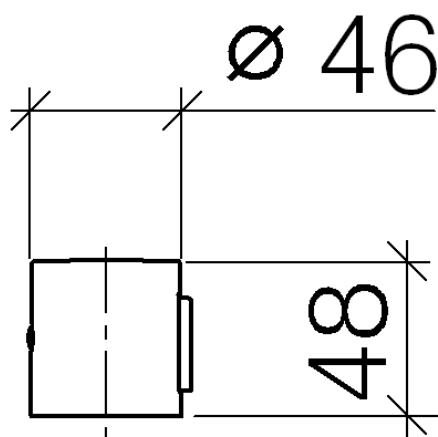

Product specifications

Volume control handle

Surfaces

- chrome

11430979-00

Exploded assembly drawing

Bath & Spa

DS one Volume control handle

Article number: 11430979

Order quantity

No.	Article number	Name	Installation quantity
1	092097020ff	handle	1
2	09160100690	ring	1