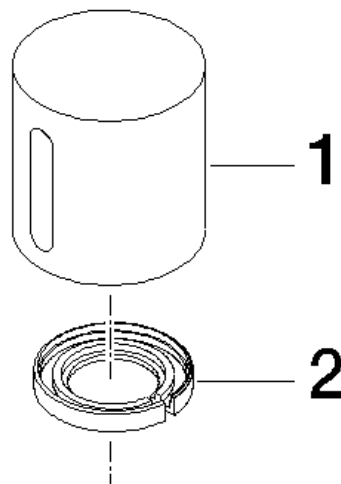

Product specifications

Volume control handle

Surfaces

- chrome

11430979-00

Exploded assembly drawing

Bath & Spa

DS one Volume control handle

Article number: 11430979

Order quantity

No.	Article number	Name	Installation quantity
1	092097020ff	handle	1
2	09160100690	ring	1