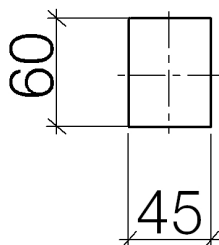

Product specifications

Surfaces

- chrome 11001980-00
- matt platinum 11001980-06
- matt black 11001980-33

Exploded assembly drawing

Order quantity

No.	Article number	Name	Installation quantity
1	11001980ff	cap	1
2	0431111130090	pin	1