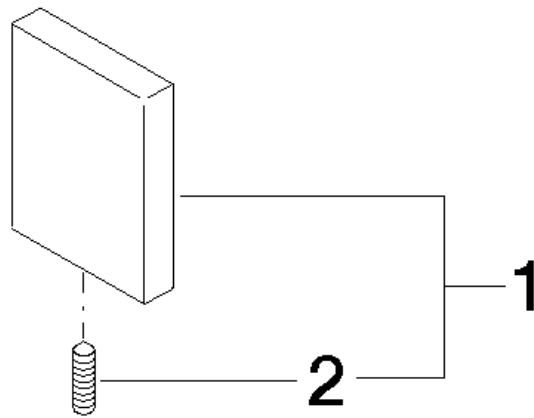

Product specifications

Surfaces

- chrome 11001980-00
- matt platinum 11001980-06
- matt black 11001980-33

Exploded assembly drawing

Order quantity

No.	Article number	Name	Installation quantity
1	11001980ff	cap	1
2	0431111130090	pin	1