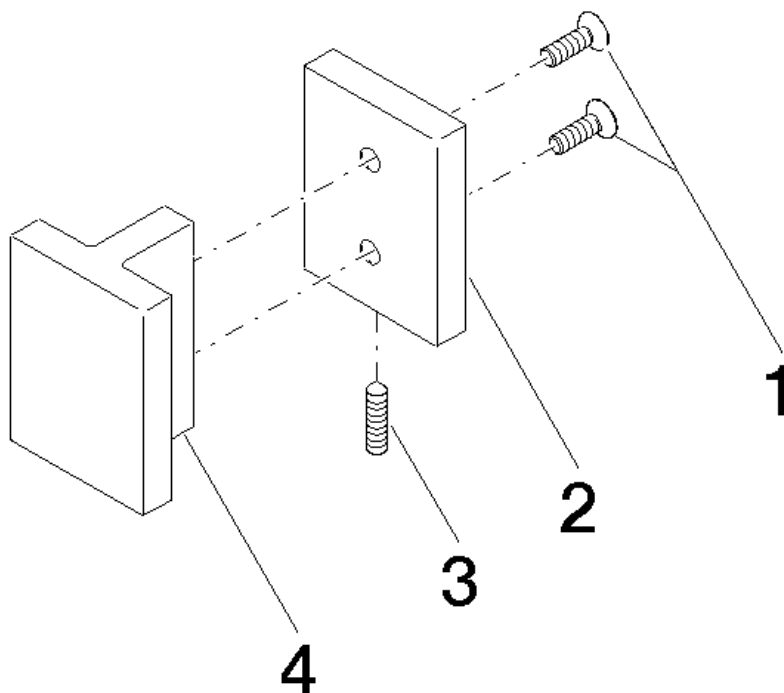

Product specifications

Surfaces

- chrome 11000980-00
- matt platinum 11000980-06
- matt black 11000980-33

Exploded assembly drawing

Bath & Spa

Deque Door handle

Article number: 11000980

Order quantity

No.	Article number	Name	Installation quantity
1	09303017090	screw	2
2	081798557ff	cover	1
3	0431111130090	pin	1
4	081798558ff	handle	1