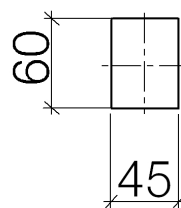

Product specifications

Surfaces

- chrome 11000980-00
- matt platinum 11000980-06
- matt black 11000980-33

Exploded assembly drawing

Bath & Spa

Deque Door handle

Article number: 11000980

Order quantity

No.	Article number	Name	Installation quantity
1	09303017090	screw	2
2	081798557ff	cover	1
3	0431111130090	pin	1
4	081798558ff	handle	1