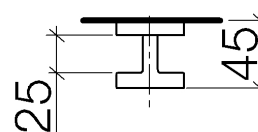

Product specifications

Surfaces

- chrome 11000980-00
- matt platinum 11000980-06
- matt black 11000980-33

Exploded assembly drawing

Bath & Spa

Deque Door handle

Article number: 11000980

Order quantity