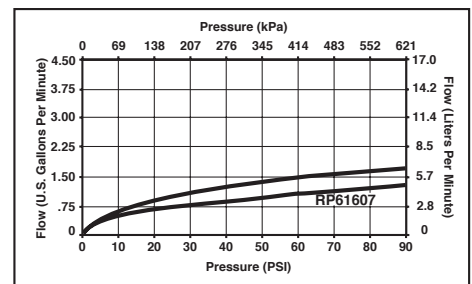

COMPLIES WITH:

- ASME A112.18.1 / CSA B125.1

Indicates compliance to ICC/ANSI A117.1

55 E 111th Street, Indianapolis, Indiana 46280
350 South Edgeview Road, St. Thomas, ON N5P 4L1
© 2016 Masco Corporation of Indiana

Delta reserves the right (1) to make changes in specifications and materials, and (2) to change or discontinue models, both without notice or obligation. Dimensions are for reference only. See current full-line price book or www.deltafaucet.com for finish options and product availability.

DSP-K-999-DST Rev. F