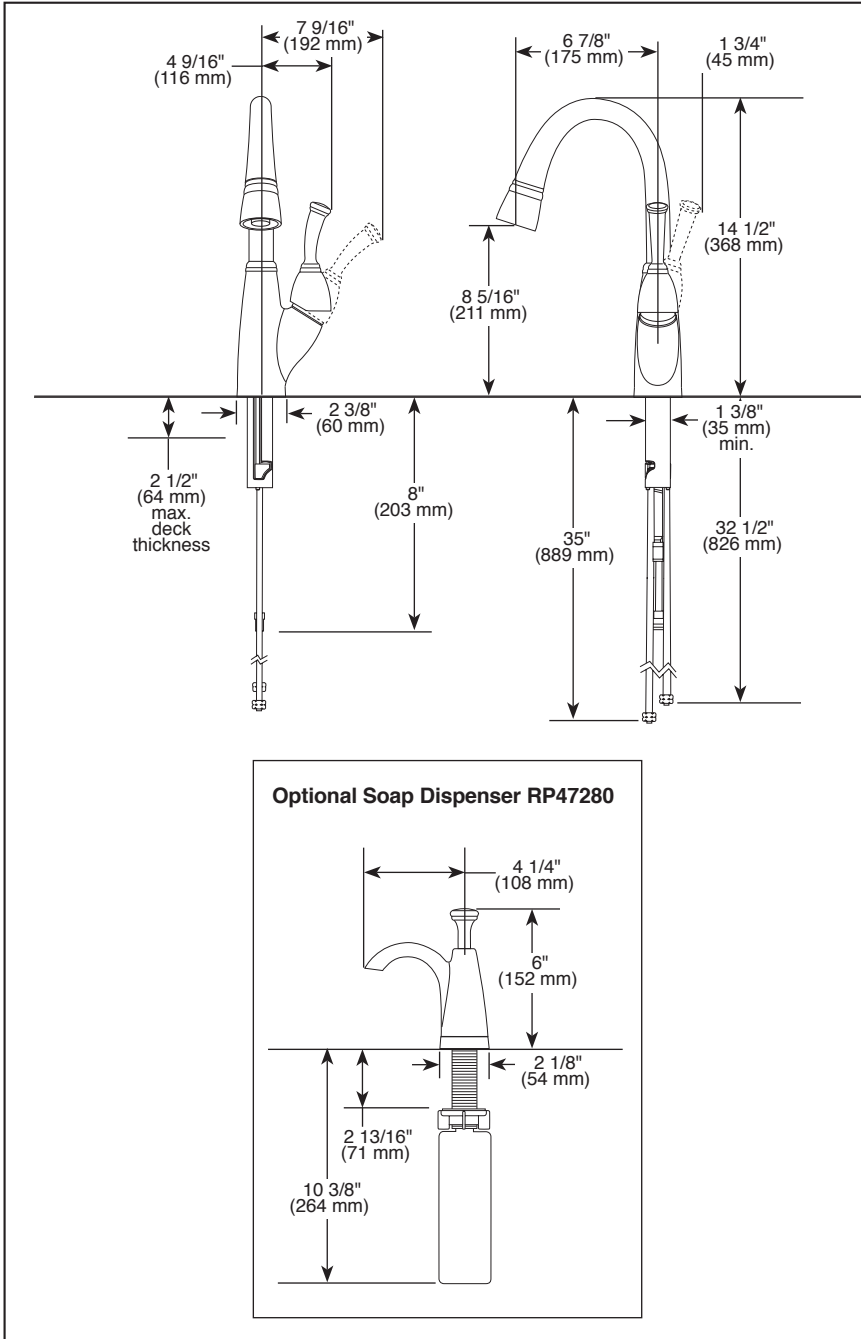

999-DST

999-DST with optional soap dispenser RP47280

Submitted Model No.: _____

Specific Features: _____

Optional Soap Dispenser RP47280

▲ Designate proper finish suffix

BAR / PREP SINK FAUCETS

- Allora® Collection
- Single Handle Deck Mount Pull-Down
- Single or 2 Hole Sink Applications
- EZ Anchor® Top Down Mounting
- Optional Soap Dispenser
- DIAMOND® Seal Technology
- Integrated Supply Tubes
- MagnaTite® Docking System

STANDARD SPECIFICATIONS:

- EZ Anchor® top down mounting.
- EZ Bar included to assist during installation.
- 14 1/2" (368 mm) high, 6 7/8" (175 mm) long, spout swings 360°.
- Lever handle. Control mechanism is the diamond embedded ceramic disc cartridge.
- Single function spray head.
- Quick connect hoses.
- Magnetic docking system secures sprayer to spout.
- Red/Blue graphics on handle button to indicate hot/cold temperature.
- Integral double check valves in sprayer assembly.
- Integral hose lead to aide installation.
- Hose travels inside mounting shank so it will not interfere with deck edges.
- 3/8" O.D. straight, staggered PEX supply tubes, 32 1/2" (826 mm) and 35" (889 mm).
- RP61607 clip available with flow rate of 1.5 gpm max. @ 60 PSI.