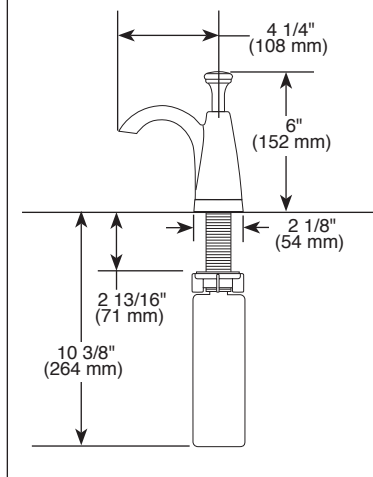

999-DST

999-DST with optional soap dispenser RP47280

Submitted Model No.: _____

Specific Features: _____

Optional Soap Dispenser RP47280

▲ Designate proper finish suffix

BAR / PREP SINK FAUCETS

- Allora® Collection
- Single Handle Deck Mount Pull-Down
- Single or 2 Hole Sink Applications
- EZ Anchor® Top Down Mounting
- Optional Soap Dispenser
- DIAMOND® Seal Technology
- Integrated Supply Tubes
- MagnaTite® Docking System

STANDARD SPECIFICATIONS:

- EZ Anchor® top down mounting.
- EZ Bar included to assist during installation.
- 14 1/2" (368 mm) high, 6 7/8" (175 mm) long, spout swings 360°.
- Lever handle. Control mechanism is the diamond embedded ceramic disc cartridge.
- Single function spray head.
- Quick connect hoses.
- Magnetic docking system secures sprayer to spout.
- Red/Blue graphics on handle button to indicate hot/cold temperature.
- Integral double check valves in sprayer assembly.
- Integral hose lead to aide installation.
- Hose travels inside mounting shank so it will not interfere with deck edges.
- 3/8" O.D. straight, staggered PEX supply tubes, 32 1/2" (826 mm) and 35" (889 mm).
- RP61607 clip available with flow rate of 1.5 gpm max. @ 60 PSI.