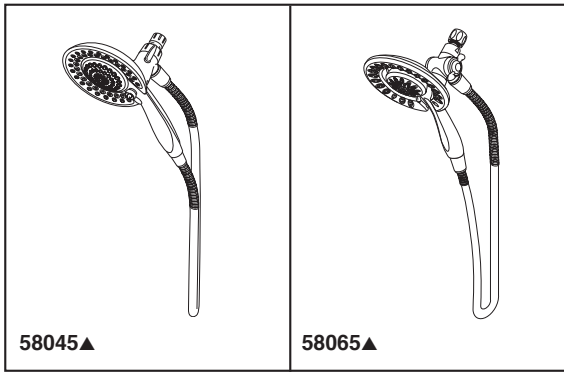

see what Delta can do™

**IN2ITION®**

- 2-In-1 Shower
- Certified Dual Check Valves

**STANDARD SPECIFICATIONS:**

- Max 2.5 gpm @ 80 psi, 9.5 L/min @ 550 kPa (58045)
- Max 1.75 gpm @ 80 psi, 6.6 L/min @ 550 kPa (58065)
- Integrated handshower docks securely into showerhead when not in use
- Multiple spray settings and pause feature - pause is a non-positive shut off
- 69" (1753 mm) ultra flex hose (58045)
- 60" - 82" (1524 mm - 2083 mm) stretchable metal hose (58065)
- Diverter allows for single or shared operation of showerhead and handshower

**COMPLIES WITH:**

- ASME A112.18.1 / CSA B125.1 ♦
- EPA WaterSense®

- ◆ Your Delta Faucet hand shower incorporates a backflow protection system that has been tested to be in compliance with ASME A112.18.3, CSA B125.1 and ASME A112.18.1. It incorporates two certified check valves in series, which operate independently and are integral, non-serviceable parts of the wand assembly.

Submitted Model No.: \_\_\_\_\_

Specific Features: \_\_\_\_\_

**58045▲ Showerhead 2.5 gpm**

5 7/16" (137.9 mm)

11" (279 mm)

69" (1753 mm)

Full Spray    Full Spray w/Massage    Slow Massage

Fast Massage    Pause

**58065▲ Showerhead 1.75 gpm**

6 7/32" (157.9 mm)

9 1/2" (241 mm)

60"-82" (1524 mm-2083 mm)

Full Spray    Full Spray w/Massage

Fast Massage    Pause

▲ Designate proper finish suffix

Delta reserves the right (1) to make changes in specifications and materials, and (2) to change or discontinue models, both without notice or obligation. Dimensions are for reference only. See current full-line price book or [www.deltafaucet.com](http://www.deltafaucet.com) for finish options and product availability.