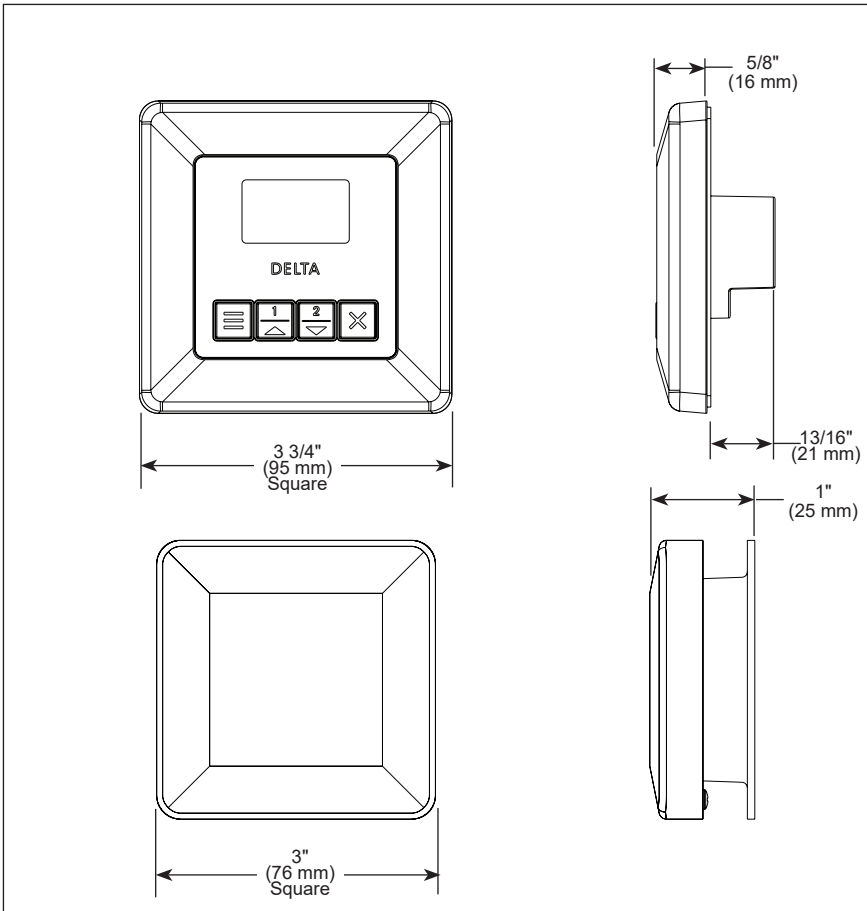

STEAM CONTROL STANDARD SPECIFICATIONS:

- Surface Mount - 1 1/2" hole required
- Must mount inside the steam room
- The multi-conductor cable should be run through 3/4" conduit to protect cable from damage and to facilitate easy replacement.
- Mount control near seating area and not above Steam head.
- Control should be mounted 48" above the floor
- Required Electrical Service: Low-voltage connection from 5GE-SMP series generators via multi-conductor cable (supplied with steam generator)
- Model is not compatible with 5SP-MU-3 audio accessory

STEAMHEAD STANDARD SPECIFICATIONS:

- Includes 3/4" NPT female thread for connection to steam line
- Steam line should protrude 1/4" to 1/2" from finished surface
- Steam head should be mounted 12" - 18" above the finished floor or 6" above the rim of the tub. The mounting location must also not be directly beneath the control and should be as far from the seating area as possible.
- Includes silicone cover
- Essential oil reserve on top of steam head

WARRANTY

- See separate warranty document