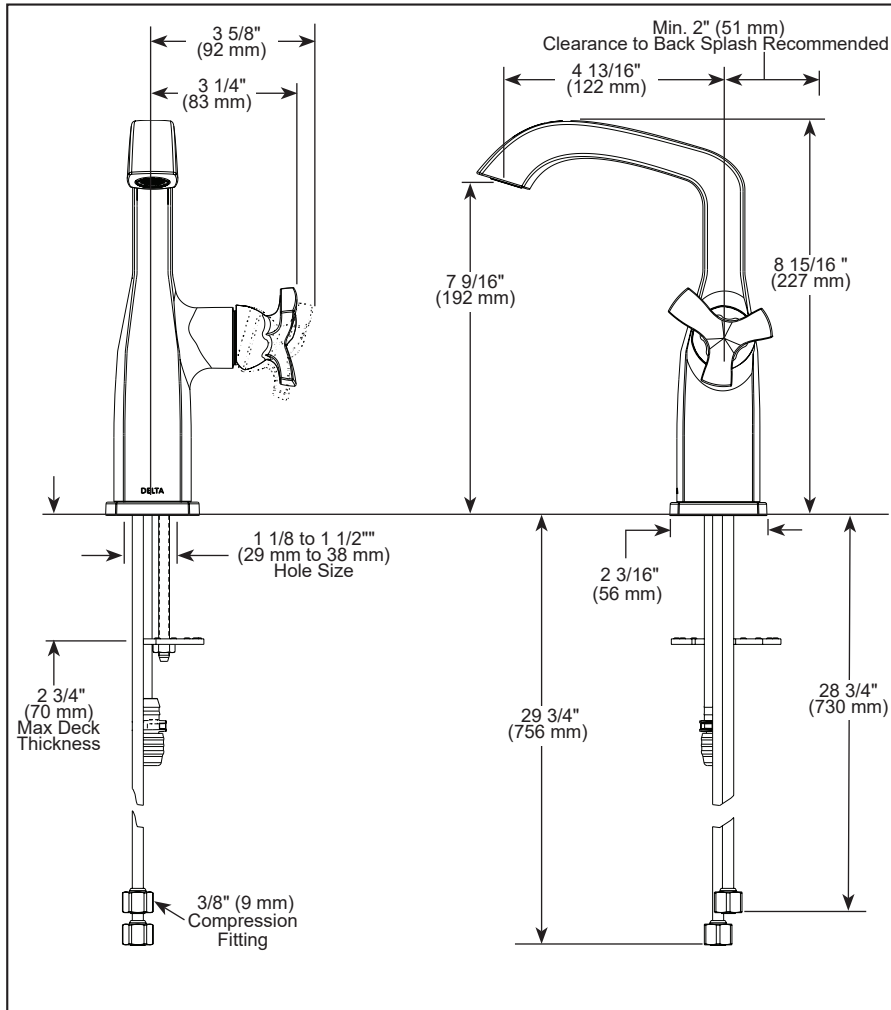

see what Delta can do™

BATHROOM FAUCET

- Stryke® Bath Collection
- Single Handle Deck Mount
Mid-Height Riser

FEATURES:

- Lumicoat® Finish (-PR models only)
- Lumicoat® Finishes easily wipe clean without cleaners and chemicals on the products most commonly touched areas.

STANDARD SPECIFICATIONS:

- Max flow rate 1.2 gpm @ 60 psi, 4.5 L/min @ 414 kPa
- One hole mount
- Solid metal construction
- Diamond coated ceramic cartridge
- 1/4" O.D. straight, staggered PEX supply tubes
- Optional red/blue indicator ring provided with model
- Drain sold separately

▲ Designate Proper Finish Suffix

COMPLIES WITH:

- ASME A112.18.1 / CSA B125.1
- ICC/ANSI A117.1
- EPA WaterSense®

Delta reserves the right (1) to make changes in specifications and materials, and (2) to change or discontinue models, both without notice or obligation. Dimensions are for reference only. See current full-line price book or www.deltafaucet.com for finish options and product availability.

DSP-L-6766-DST Rev. B

Delta Faucet Company

55 E. 111th Street, Carmel, IN 46280
350 South Edgeware Road, St. Thomas, ON N5P 4L1
© 2023 Delta Faucet Company