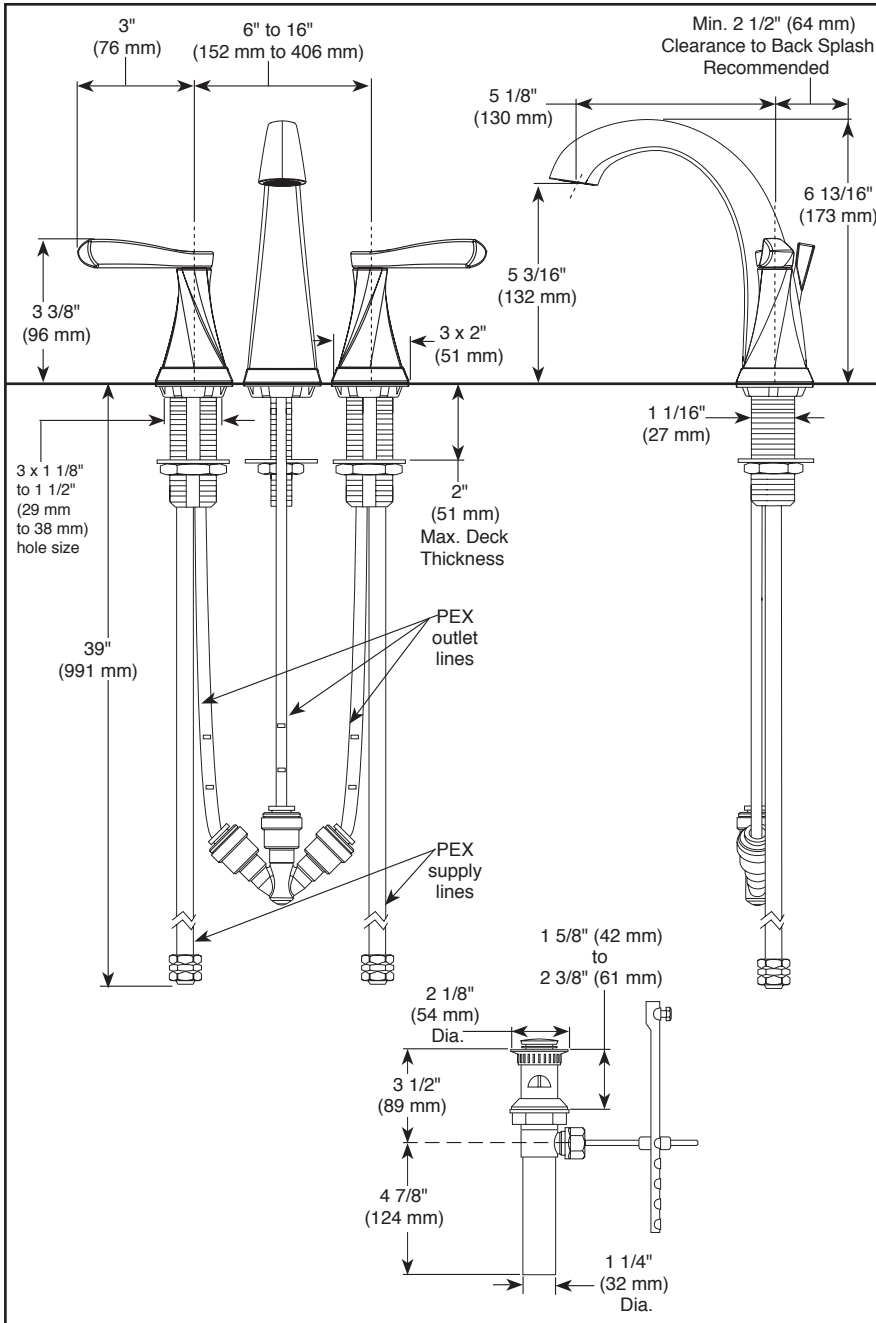

35741▲-DST

Submitted Model No.: _____

Specific Features: _____

▲ Designate proper finish suffix

Delta reserves the right (1) to make changes in specifications and materials, and (2) to change or discontinue models, both without notice or obligation. Dimensions are for reference only. See current full-line price book or www.deltafaucet.com for finish options and product availability.

DSP-L-35741-DST Rev. D

see what Delta can do™

BATHROOM FAUCETS

- Everly™ Collection
- Two Handle Widespread Deck Mount

FEATURES:

- DIAMOND Seal® Technology

STANDARD SPECIFICATIONS:

- Max. flow rate 1.2 gpm @ 60 psi, 4.5 L/min @ 414 kPa
- Three hole mount
- Hot and cold stems are interchangeable
- Diamond coated ceramic cartridge
- 1/4 turn handle stops
- Solid brass fabricated body and end valves
- High-arc spout
- Control mechanism is a rotating cylinder type with stainless steel plate and 90° rotation, with replaceable non-metallic seats.
- Models have drain with pop-up type fitting with plated flange and stopper
- Models have worry-free drain catch provides an extra step of protection by preventing valuables from entering the drain.