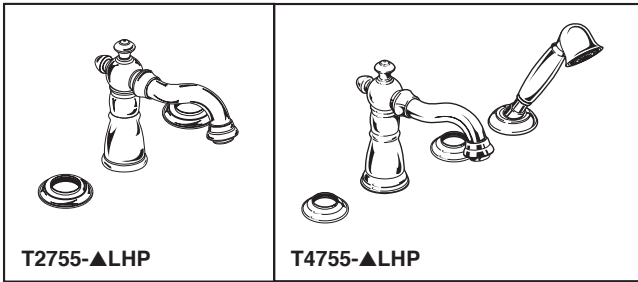

see what Delta can do™

ROMAN TUB/WHIRLPOOL FAUCET TRIM

- Victorian® Collection
- Two Handle Roman Tub Faucet
- Three Hole Installation (T2755 Series)
- Four Hole Installation (T4755 Series)

STANDARD SPECIFICATIONS:

- Hand shower max flow rate 1.75 gpm @ 80 psi, 6.6 L/min @ 550 kPa
- Trim Only for two handle Roman Tub faucet for concealed mounting
- LHP-Less Handle Program. See handle options below
- Temperature and volume controlled with handles
- Rough-In kit must also be ordered to complete installation
  - -R4707 for four hole
  - -R2700 or R2707 for three hole
  - -RP23601 for three hole 10" fixed installationThere are separate specification sheets on each rough-in kit if more details are required
- Hand shower includes double check valves for backflow prevention

WARRANTY

- Parts and Finish - Lifetime limited warranty; or for commercial purchasers, 10 years for multi-family residential (apartments and condominiums) and 5 years for all other commercial uses, in each case from the date of purchase.
- Electronic Parts and Batteries (if applicable) - 5 years from the date of purchase; or for commercial purchasers, 1 year from the date of purchase. No warranty is provided on batteries.

COMPLIES WITH:

- ASME A112.18.1 / CSA B125.1
- ☑ Indicates compliance to ICC/ANSI A17.1 - Valve control only
- EPA WaterSense® - Applies to T4755-▲LHP only

Submitted Model No.: _____
Specific Features: _____