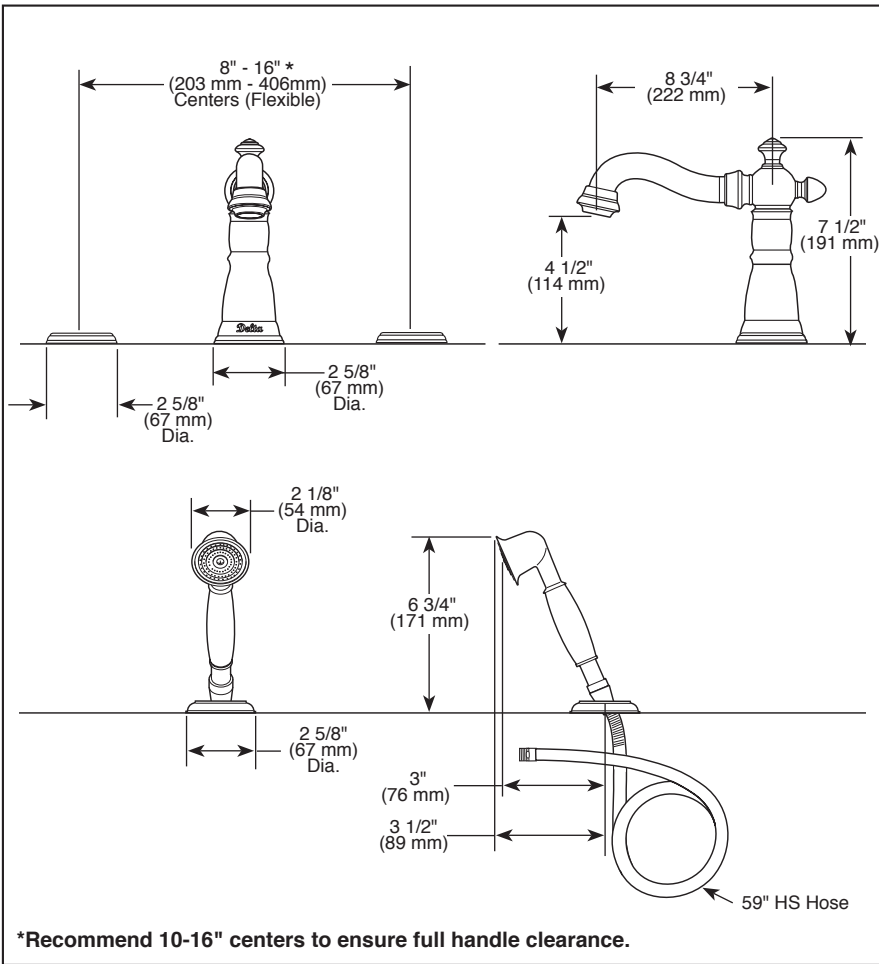

see what Delta can do™

ROMAN TUB/WHIRLPOOL FAUCET TRIM

- Victorian® Collection
- Two Handle Roman Tub Faucet
- Three Hole Installation (T2755 Series)
- Four Hole Installation (T4755 Series)

STANDARD SPECIFICATIONS:

- Hand shower max flow rate 1.75 gpm @ 80 psi, 6.6 L/min @ 550 kPa
- Trim Only for two handle Roman Tub faucet for concealed mounting
- LHP-Less Handle Program. See handle options below
- Temperature and volume controlled with handles
- Rough-In kit must also be ordered to complete installation
 - R4707 for four hole
 - R2700 or R2707 for three hole
 - RP23601 for three hole 10" fixed installation
 There are separate specification sheets on each rough-in kit if more details are required
- Hand shower includes double check valves for backflow prevention

*Recommend 10-16" centers to ensure full handle clearance.

▲ Designate Proper Finish Suffix

Available LHP Handle Options

Delta reserves the right (1) to make changes in specifications and materials, and (2) to change or discontinue models, both without notice or obligation. Dimensions are for reference only. See current full-line price book or www.deltafaucet.com for finish options and product availability.