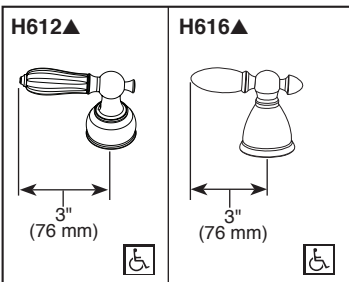

- Hand shower max flow rate 1.75 gpm @ 80 psi, 6.6 L/min @ 550 kPa
- Trim Only for two handle Roman Tub faucet for concealed mounting
- LHP-Less Handle Program. See handle options below
- Temperature and volume controlled with handles
- Rough-In kit must also be ordered to complete installation
 - R4707 for four hole
 - R2700 or R2707 for three hole
 - RP23601 for three hole 10" fixed installation
 There are separate specification sheets on each rough-in kit if more details are required
- Hand shower includes double check valves for backflow prevention

*Recommend 10-16" centers to ensure full handle clearance.

▲ Designate Proper Finish Suffix

Available LHP Handle Options

Delta reserves the right (1) to make changes in specifications and materials, and (2) to change or discontinue models, both without notice or obligation. Dimensions are for reference only. See current full-line price book or www.deltafaucet.com for finish options and product availability.