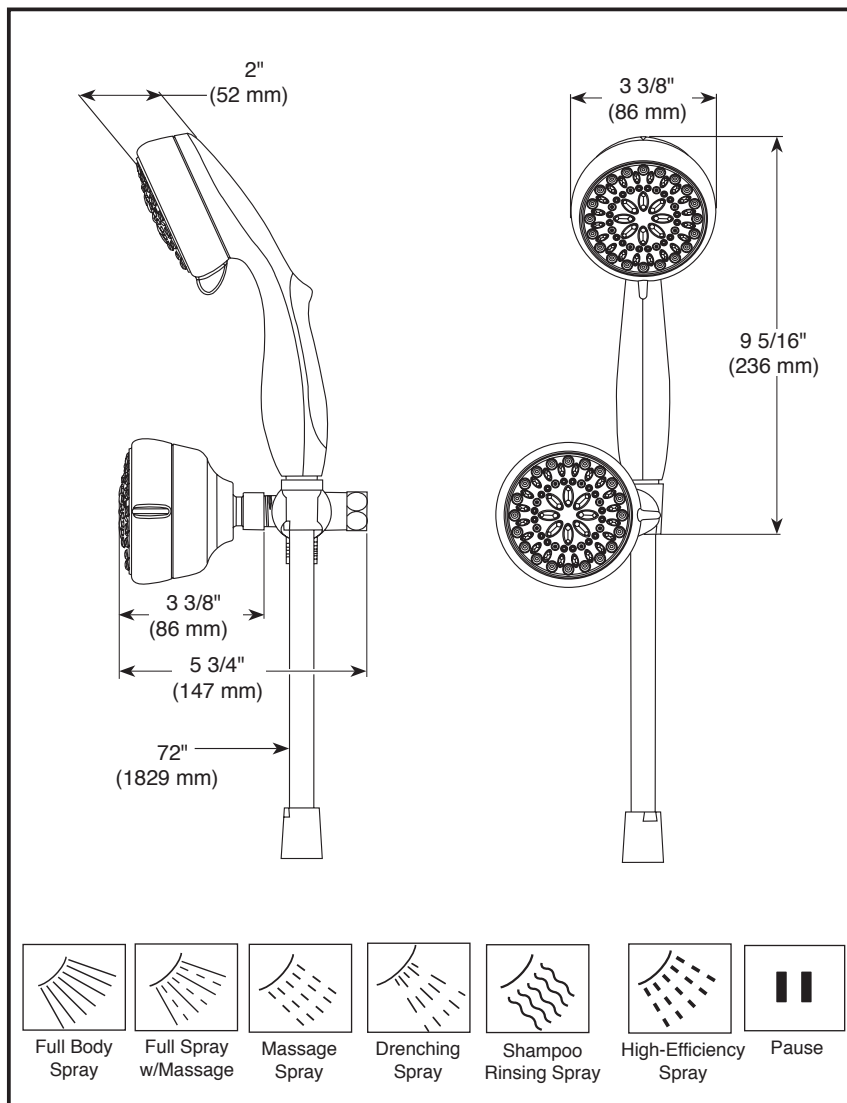

Submitted Model No.: _____

Specific Features: _____

▲ Designate proper finish suffix

see what Delta can do™

HAND SHOWER/ SHOWER HEAD COMBO

■ 7-Spray Setting Hand Shower

FEATURES:

- Touch-Clean® Nozzles

STANDARD SPECIFICATIONS:

- Maximum 1.75 gpm @ 80 psi, 6.6 L/min @ 550 kPa
- Hand held shower with seven spray settings - pause is a non-positive shut-off
- Adjustable shower arm mounting for hands-free showering
- Diverter allows for single or shared operation of the shower head and hand shower
- 72" (1829 mm) stainless steel hose