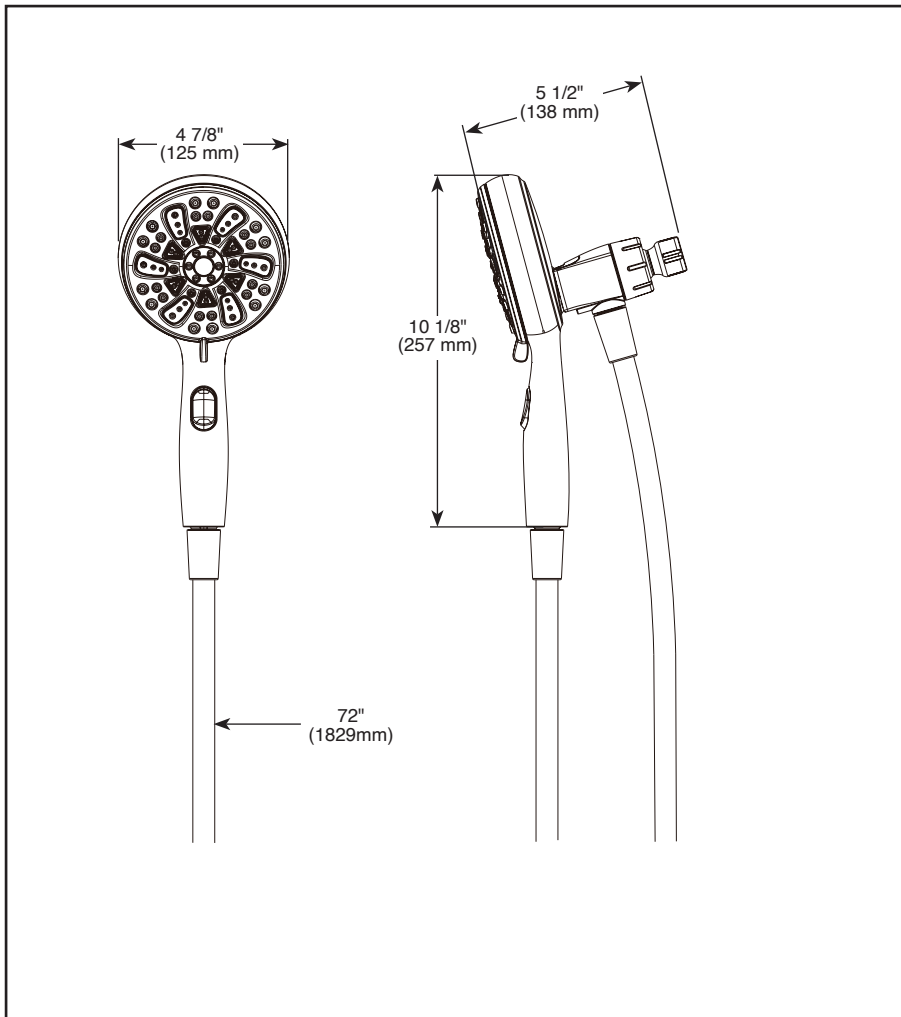

75609▲

Submitted Model No.: \_\_\_\_\_

Specific Features: \_\_\_\_\_

▲ Designate proper finish suffix

see what Delta can do™

## SUREDOCK™ MAGNETIC HAND SHOWER

■ Magnetic hand held shower with 6 spray settings

### STANDARD SPECIFICATIONS:

- Maximum flow rate 1.75 gpm @ 80 psi, 6.6 L/min @ 550 kPa
- Multiple hand shower spray settings - pause is a non-positive shut-off
- Push-button activates pause mode
- Easy-turn dial to change hand shower sprays.
- SureDock™ Magnetic allows for easy and secure docking for hands-free showering
- 72" (1829 mm) metal hose
- 72" (1829 mm) UltraFlex® hose (BL finish only)