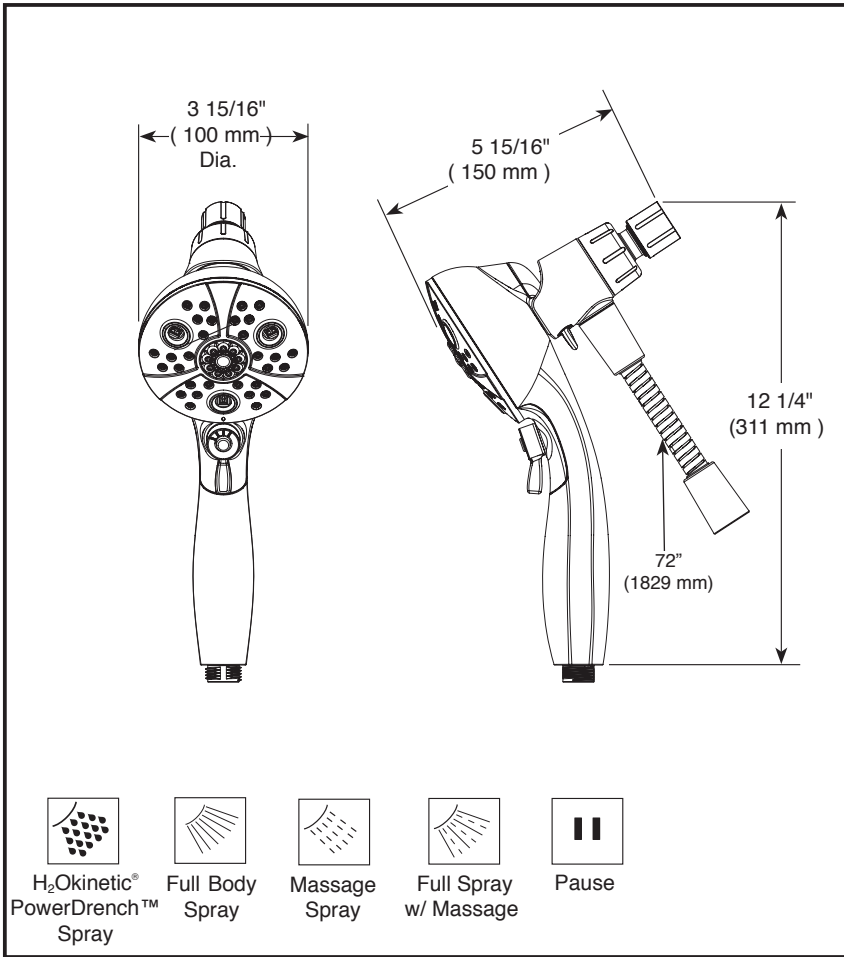

▲ Designate proper finish suffix

see what Delta can do™

HAND SHOWER

■ 5-Spray Setting Hand Shower

FEATURES:

- H₂Okinetic® Technology
- SureDock™ Hand Shower and Mount
- Touch-Clean® Nozzles

STANDARD SPECIFICATIONS

- Max flow rate 1.75 gpm @ 80 psi, 6.6 L/min @ 550 kPa
- Handheld shower with five spray settings
- Push-button activates pause, a non-positive shut-off
- Lever changes spray settings, easy one-handed operation
- 72" (1824 mm) stainless steel hose
- SureDock™ brings reliable docking within reach
- Standard 1/2"-14 NPT pipe fitting

WARRANTY

- Parts and Finish - Lifetime limited warranty; or for commercial purchasers, 10 years for multi-family residential (apartments and condominiums) and 5 years for all other commercial uses, in each case from the date of purchase.
- Electronic Parts and Batteries (if applicable) - 5 years from the date of purchase; or for commercial purchasers, 1 year from the date of purchase. No warranty is provided on batteries.

COMPLIES WITH:

- ASME A112.18.1 / CSA B125.1
- EPA WaterSense®

Delta reserves the right (1) to make changes in specifications and materials, and (2) to change or discontinue models, both without notice or obligation. Dimensions are for reference only. See current full-line price book or www.deltafaucet.com for finish options and product availability.