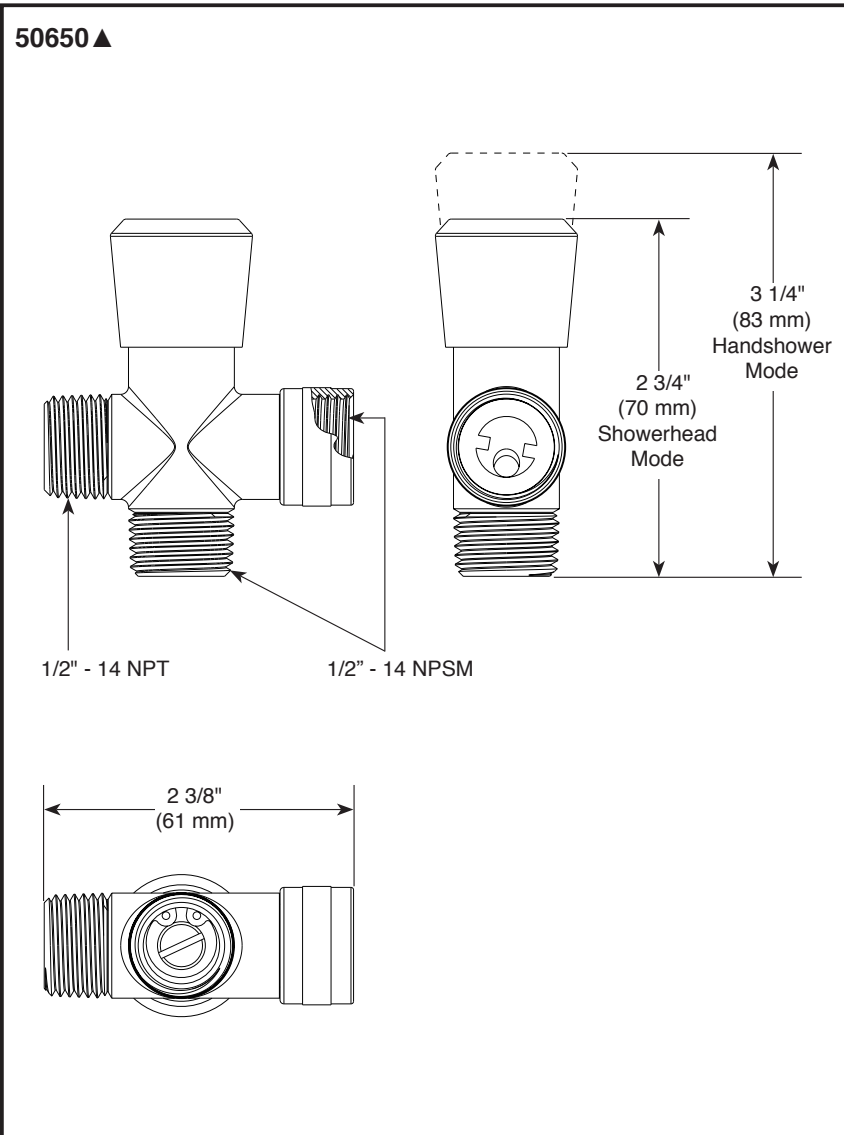

50650 ▲

Submitted Model No.: _____

Specific Features: _____

▲ Designate proper finish suffix

Delta reserves the right (1) to make changes in specifications and materials, and (2) to change or discontinue models, both without notice or obligation. Dimensions are for reference only. See current full-line price book or www.deltafaucet.com for finish options and product availability.

3-Way Shower Arm Diverter

STANDARD SPECIFICATIONS:

- 3-Way shower arm diverter for handshower.
- 3-Way diverter allows use of handshower only, showerhead only or both on at one time.

WARRANTY

- Lifetime limited warranty on parts (other than electronic parts and batteries) and finishes; or, for commercial users, for 5 years from the date of purchase.
- 5 year limited warranty on electronic parts (other than batteries); or for commercial users, for 1 year from the date of purchase. No warranty is provided on batteries.