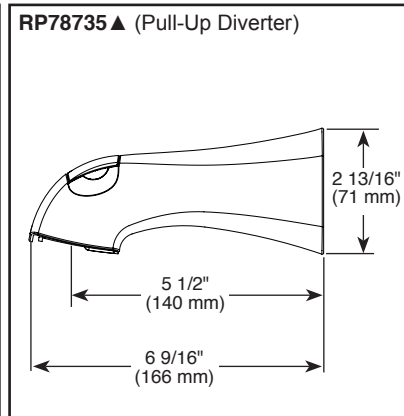

▲ Designate proper finish suffix

Delta reserves the right (1) to make changes in specifications and materials, and (2) to change or discontinue models, both without notice or obligation. Dimensions are for reference only. See current full-line price book or www.deltafaucet.com for finish options and product availability.

DSP-B-144766 Rev. B

COMPLIES WITH

- ASME A112.18.1 / CSA B125.1
- ASSE 1016
- Indicates compliance to ICC/ANSI A117.1 - Valve control only
- EPA WaterSense®

Delta Faucet Company

55 E. 111th Street, Indianapolis, IN 46280
350 South Edgeware Road, St. Thomas, ON N5P 4L1
© 2019 Delta Faucet Company