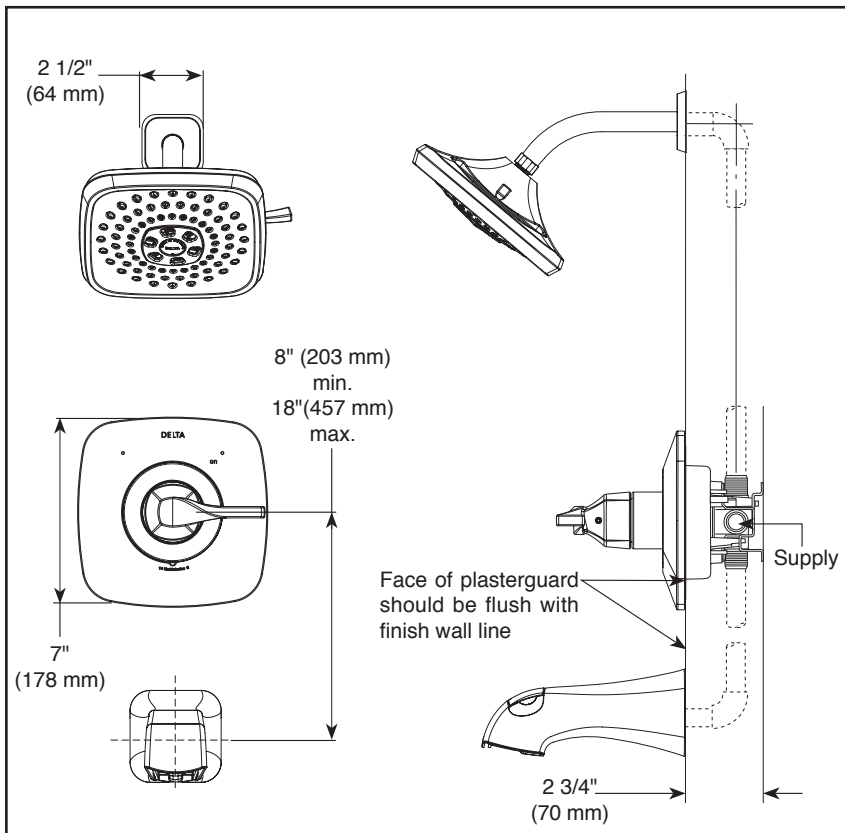

▲ Designate proper finish suffix

Delta reserves the right (1) to make changes in specifications and materials, and (2) to change or discontinue models, both without notice or obligation. Dimensions are for reference only. See current full-line price book or www.deltafaucet.com for finish options and product availability.

DSP-B-144766 Rev. B

COMPLIES WITH

- ASME A112.18.1 / CSA B125.1
- ASSE 1016
- Indicates compliance to ICC/ANSI A117.1 - Valve control only
- EPA WaterSense®

Delta Faucet Company

55 E. 111th Street, Indianapolis, IN 46280
350 South Edgeware Road, St. Thomas, ON N5P 4L1
© 2019 Delta Faucet Company