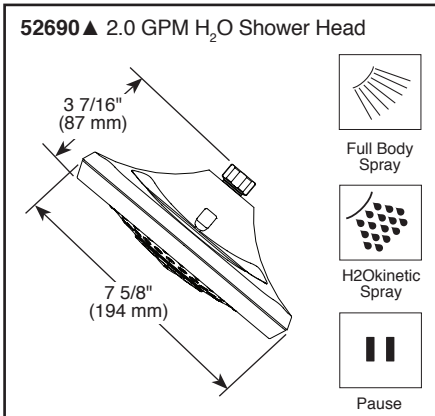

▲ Designate proper finish suffix

Delta reserves the right (1) to make changes in specifications and materials, and (2) to change or discontinue models, both without notice or obligation. Dimensions are for reference only. See current full-line price book or www.deltafaucet.com for finish options and product availability.

DSP-B-144766 Rev. B

COMPLIES WITH

- ASME A112.18.1 / CSA B125.1
- ASSE 1016
- Indicates compliance to ICC/ANSI A117.1 - Valve control only
- EPA WaterSense®

Delta Faucet Company

55 E. 111th Street, Indianapolis, IN 46280
350 South Edgeware Road, St. Thomas, ON N5P 4L1
© 2019 Delta Faucet Company