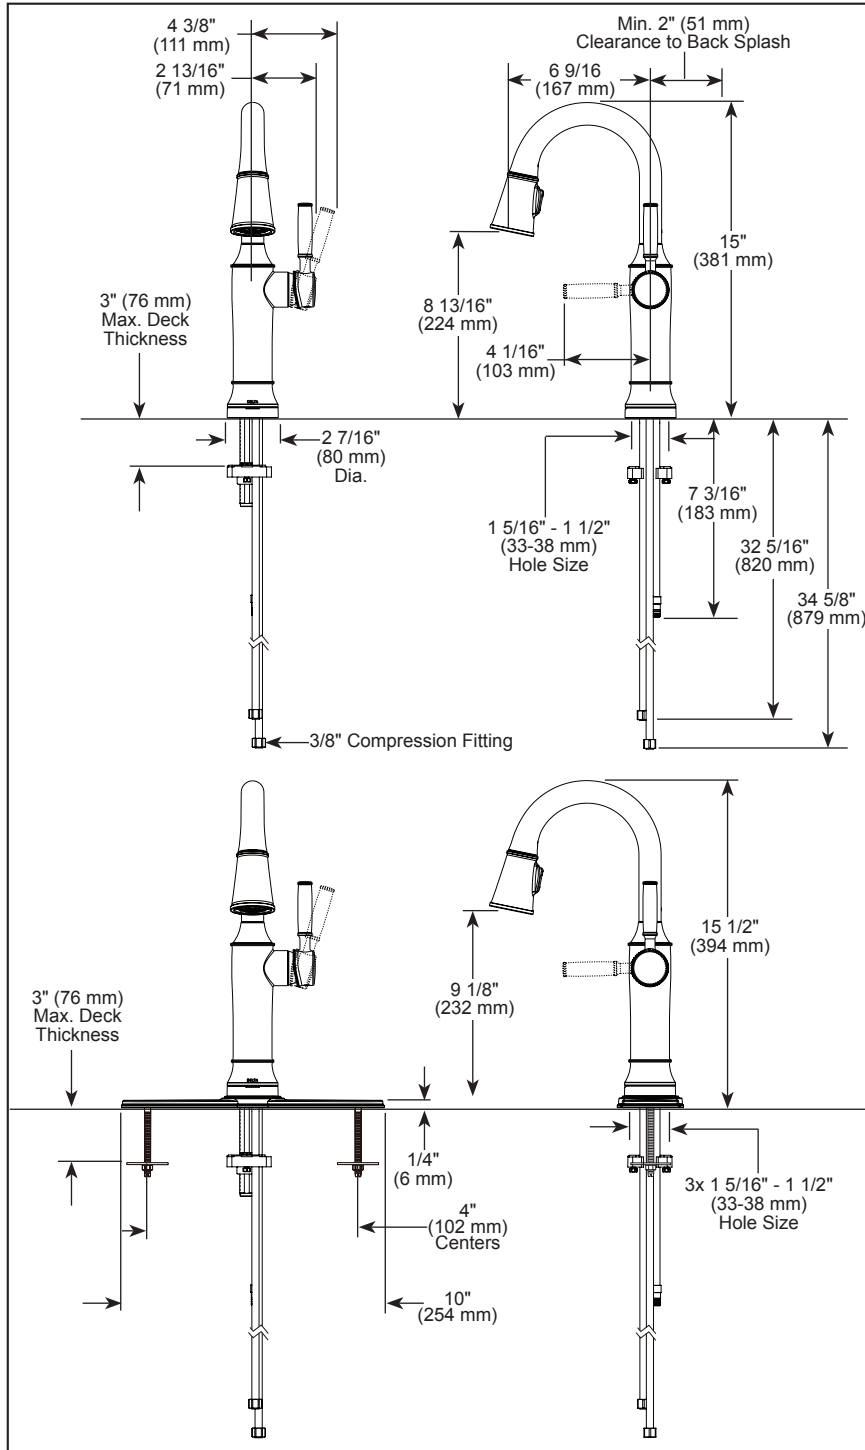

STANDARD SPECIFICATIONS:

- Max flow rate 1.8 gpm @ 60 psi, 6.8 L/min @ 414 kPa
- One or three hole mount (10" escutcheon optional, not included)
- Diamond coated ceramic cartridge
- 3/8" O.D. straight, staggered PEX supply tubes
- Spout rotates 360°
- Two-function wand; aerated stream or spray
- Dual integral check valves in sprayer
- LED indicator light signals on-off, water temperature and when batteries run low
- Toggle between Touchless and Touch₂O settings

COMPLIES WITH:

- ASME A112.18.1 / CSA B125.1
- ♿ Indicates compliance to ICC/ANSI A117.1 - Valve Control only

▲ Designate Proper Finish Suffix

Delta reserves the right (1) to make changes in specifications and materials, and (2) to change or discontinue models, both without notice or obligation. Dimensions are for reference only. See current full-line price book or www.deltafaucet.com for finish options and product availability.

DSP-K-9984TL-DST Rev. A

Delta Faucet Company

55 E. 111th Street, Carmel, IN 46280
350 South Edgeware Road, St. Thomas, ON N5P 4L1
© 2024 Delta Faucet Company