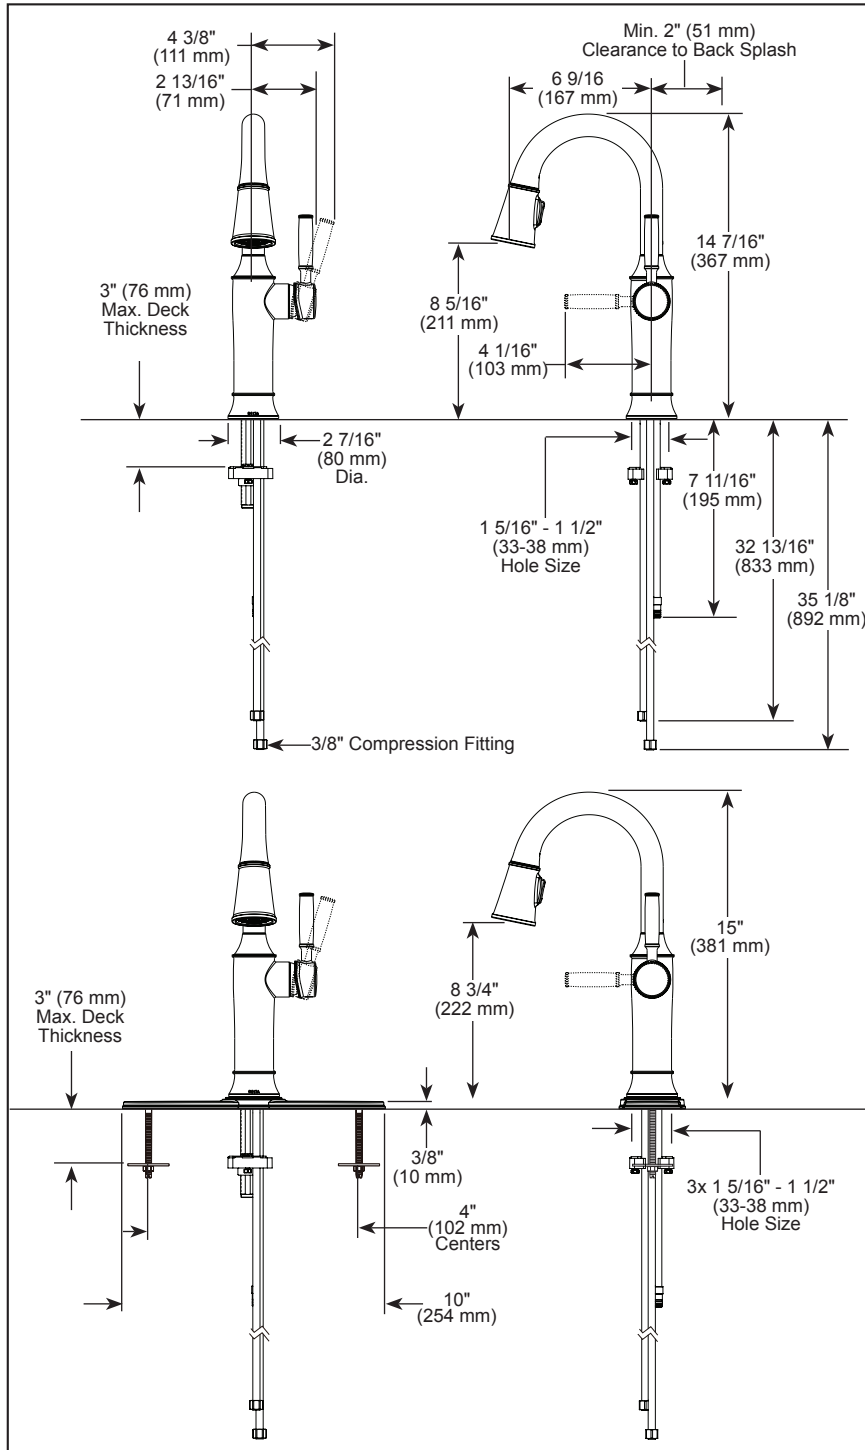

STANDARD SPECIFICATIONS:

- Max flow rate 1.8 gpm @ 60 psi, 6.8 L/min @ 414 kPa
- One or three hole mount (10" escutcheon optional, not included)
- Diamond coated ceramic cartridge
- 3/8" O.D. straight, staggered PEX supply tubes
- Spout rotates 360°
- Two-function wand; aerated stream or spray
- Dual integral check valves in sprayer

COMPLIES WITH:

- ASME A112.18.1 / CSA B125.1
- ♿ Indicates compliance to ICC/ANSI A117.1 - Valve control only

▲ Designate Proper Finish Suffix

Delta reserves the right (1) to make changes in specifications and materials, and (2) to change or discontinue models, both without notice or obligation. Dimensions are for reference only. See current full-line price book or www.deltafaucet.com for finish options and product availability.

DSP-K-9984-DST Rev. A

Delta Faucet Company

55 E. 111th Street, Carmel, IN 46280
 350 South Edgeware Road, St. Thomas, ON N5P 4L1
 © 2024 Delta Faucet Company