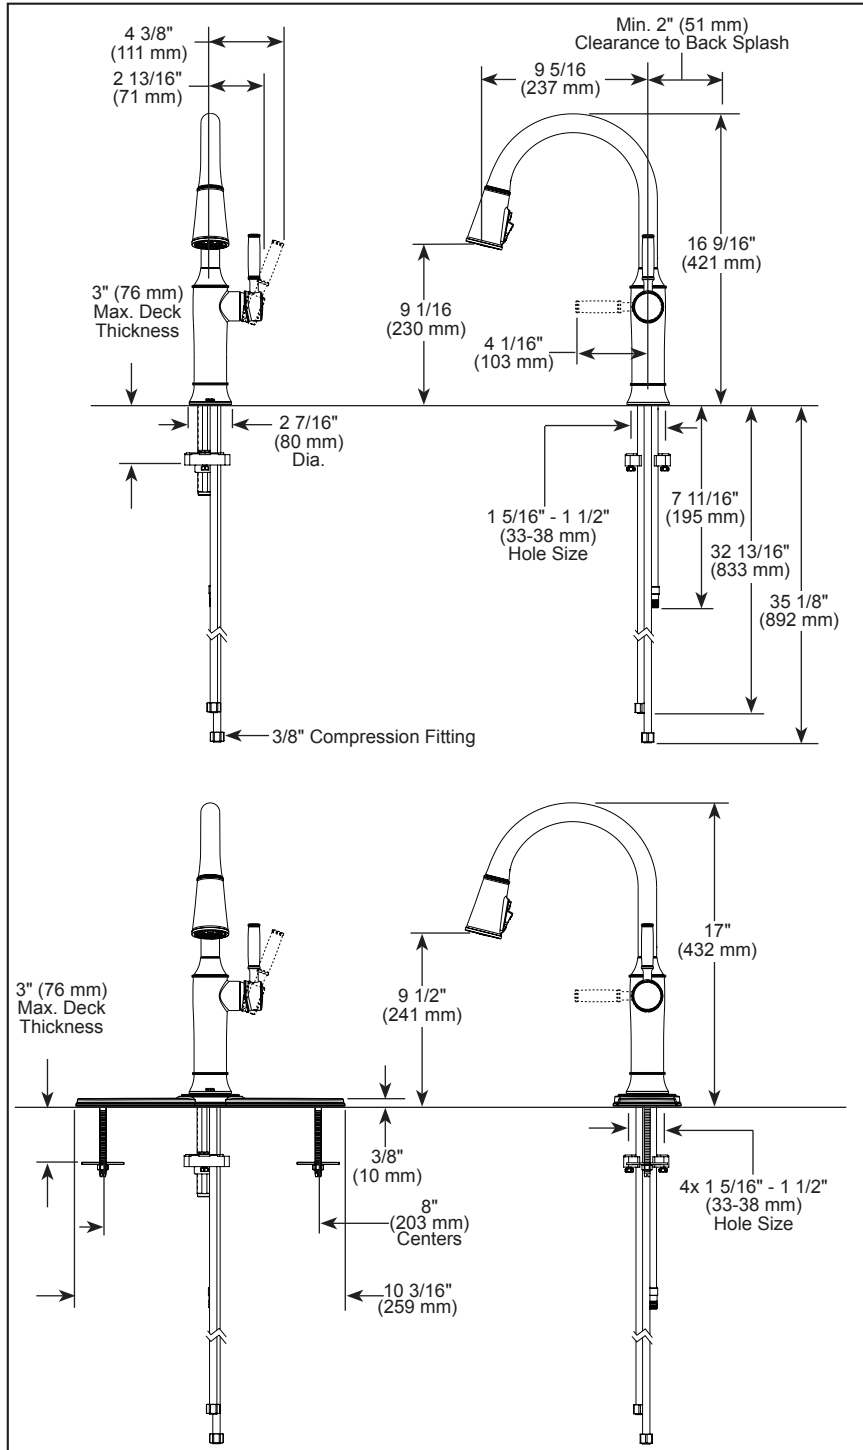

STANDARD SPECIFICATIONS:

- Max flow rate 1.8 gpm @ 60 psi, 6.8 L/min @ 414 kPa
- One or three hole mount (10" escutcheon optional, not included)
- Diamond coated ceramic cartridge
- 3/8" O.D. straight, staggered PEX supply tubes
- Spout rotates 360°
- Three-function wand; aerated stream, spray and Pro Clean™ Spray
- Dual integral check valves in sprayer

COMPLIES WITH:

- ASME A112.18.1 / CSA B125.1
- ♿ Indicates compliance to ICC/ANSI A117.1 - Valve control only

▲ Designate Proper Finish Suffix

Delta reserves the right (1) to make changes in specifications and materials, and (2) to change or discontinue models, both without notice or obligation. Dimensions are for reference only. See current full-line price book or www.deltafaucet.com for finish options and product availability.

DSP-K-9184-DST Rev. A

Delta Faucet Company

55 E. 111th Street, Carmel, IN 46280
350 South Edgeware Road, St. Thomas, ON N5P 4L1
© 2024 Delta Faucet Company