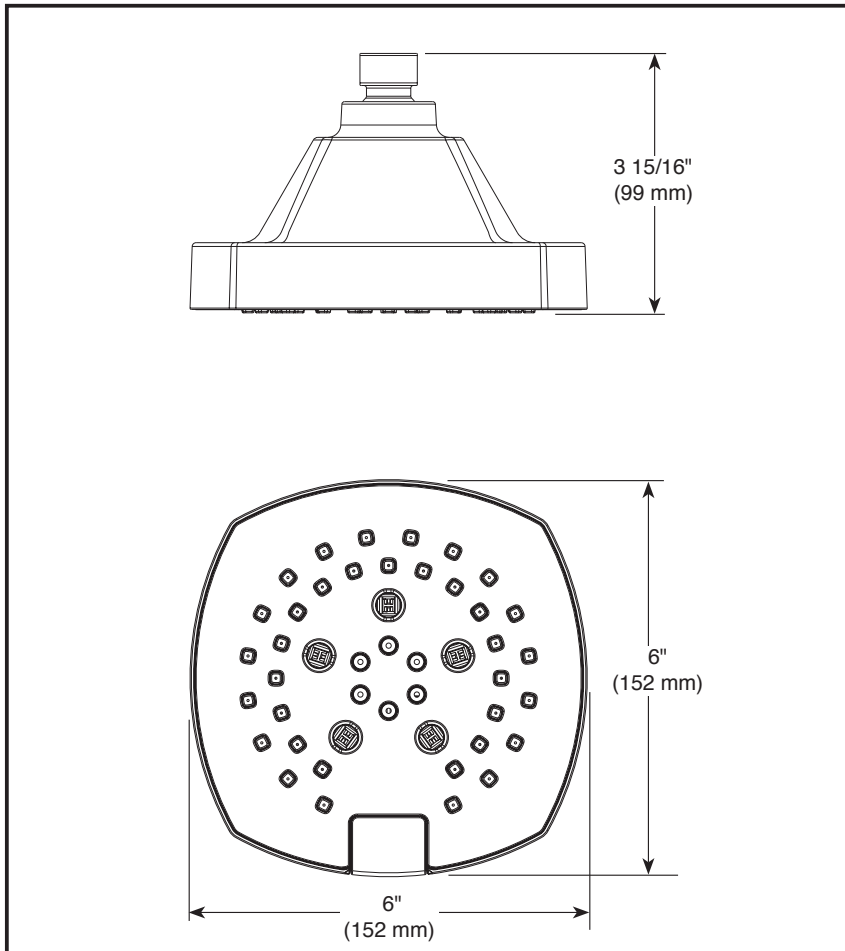

Submitted Model No.: _____

Specific Features: _____

▲ Designate proper finish suffix

see what Delta can do™

SHOWER HEAD

- 5-Spray Setting Shower Head
- Push Button Diverter

FEATURES:

- H₂Okinetic® Shower Head
- Touch-Clean® Nozzles
- Lumicoat™ Finish (-PR models only)
- Lumicoat™ Finishes easily wipe clean without cleaners and chemicals on the products most commonly touched areas

STANDARD SPECIFICATIONS:

- Maximum 1.75 gpm @ 80 psi, 6.6 L/min @ 550 kPa
- Change spray modes with push button
- ABS shower head with five spray settings – pause is a non-positive shut-off
- Metal ball connector for durability, easy installation
- Ball connector swivel angle is 44° (22° per side)
- Standard 1/2"-14 NPT pipe fitting