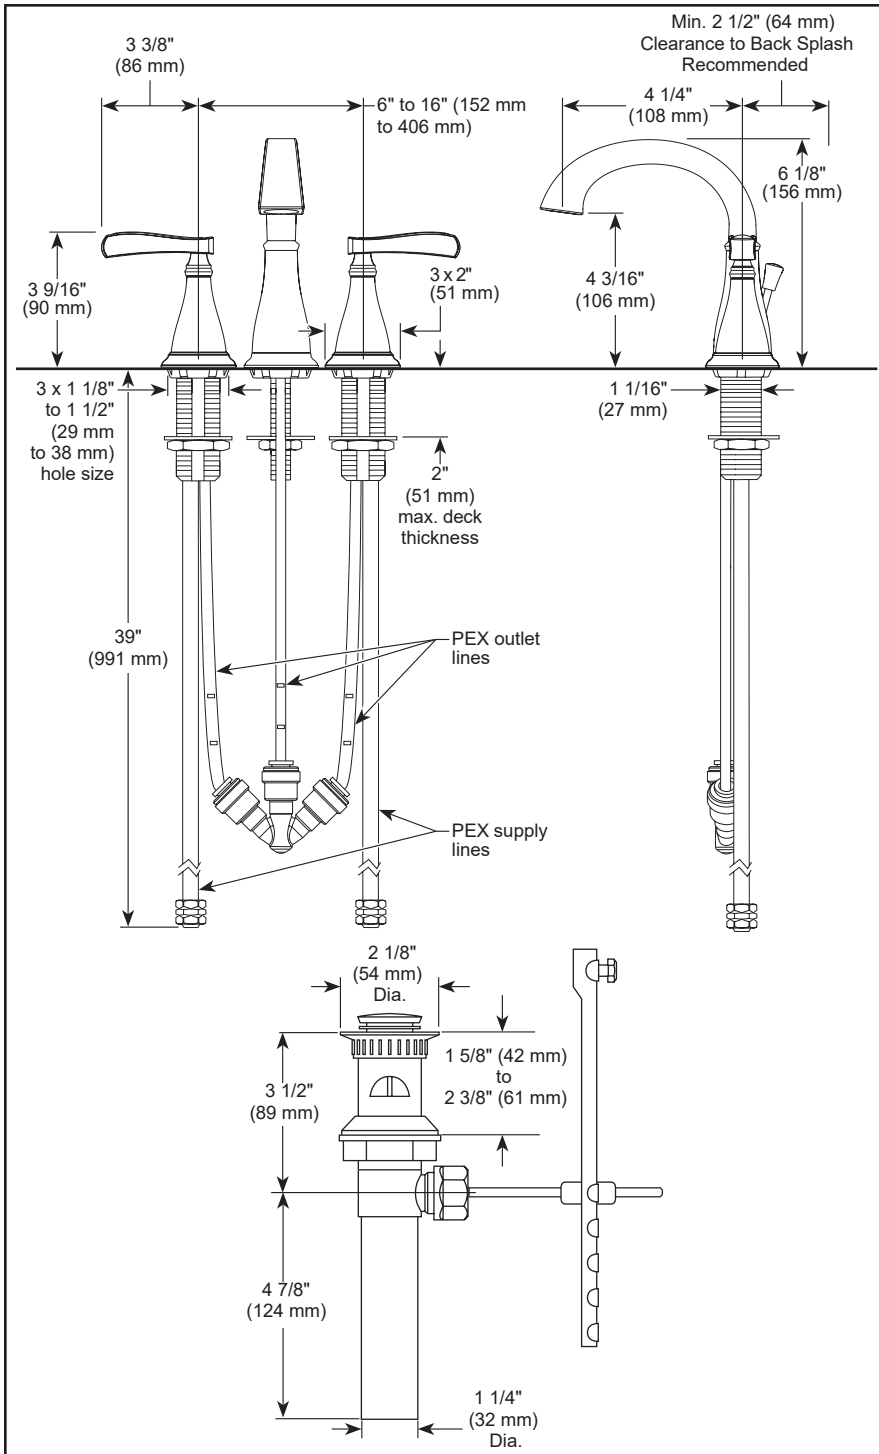

see what Delta can do™

BATHROOM FAUCETS

- Lakewood® Collection
- Two Handle Widespread Deck Mount

STANDARD SPECIFICATIONS:

- Max. flow rate 1.2 gpm @ 60 psi, 4.5 L/min @ 414 kPa
- Three hole mount
- Hot and cold stems are interchangeable
- 1/4 turn handle stops
- Solid brass fabricated body and end valves
- Control mechanism is a rotating cylinder type with stainless steel plate and 90° rotation, with replaceable non-metallic seats
- Models have drain with pop-up type fitting with plated flange and stopper

COMPLIES WITH:

- ASME A112.18.1 / CSA B125.1
- ASME A112.18.2 / CSA B125.2
- ICC/ANSI A117.1 - Valve control only
- EPA WaterSense®

▲ Designate proper finish suffix

Delta reserves the right (1) to make changes in specifications and materials, and (2) to change or discontinue models, both without notice or obligation. Dimensions are for reference only. See current full-line price book or www.deltafaucet.com for finish options and product availability.