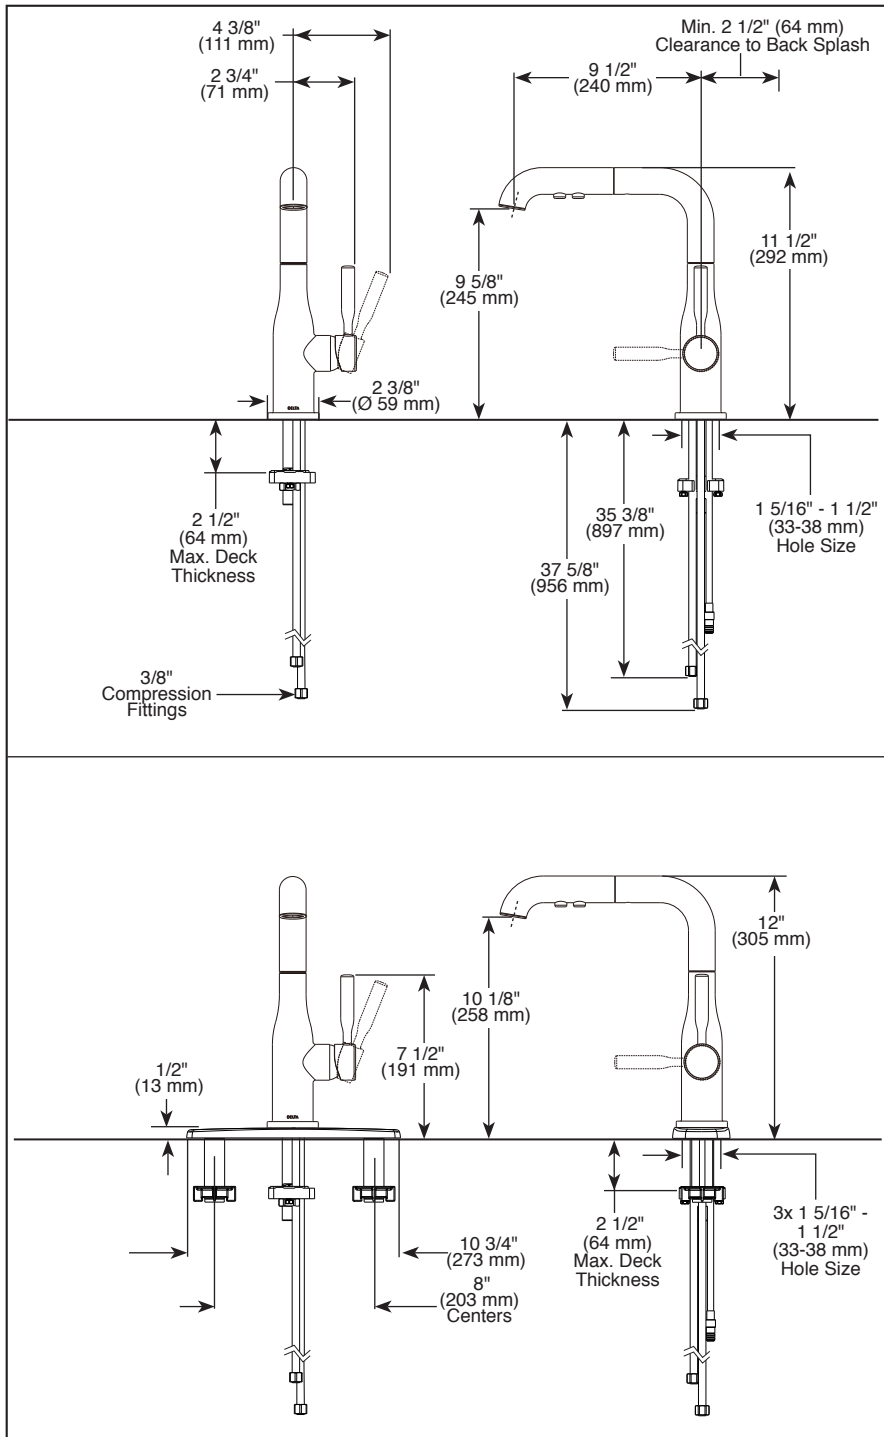

STANDARD SPECIFICATIONS:

- Max flow rate 1.8 gpm @ 60 psi, 6.8 L/min @ 414 kPa
- One or three hole mount (escutcheon optional, included)
- Diamond coated ceramic cartridge
- 3/8" O.D. straight, staggered PEX supply lines
- Spout rotates 360°
- Dual integral check valves in sprayer assembly

COMPLIES WITH:

- ASME A112.18.1 / CSA B125.1
- Indicates compliance to ICC/ANSI A117.1 - Valve control only

▲ Designate proper finish suffix

Delta reserves the right (1) to make changes in specifications and materials, and (2) to change or discontinue models, both without notice or obligation. Dimensions are for reference only. See current full-line price book or www.deltafaucet.com for finish options and product availability.