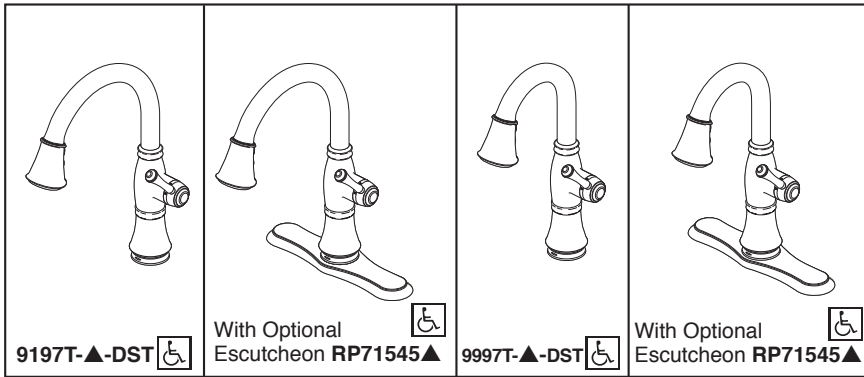

STANDARD SPECIFICATIONS:

- Maximum 1.8 gpm @ 60 psi, 6.80 L/Min @ 414 kPa
- One or three hole mount (escutcheon optional, included)
- Diamond coated ceramic cartridge
- 3/8" O.D. straight, staggered PEX supply lines
- Spout rotates 360°
- Red/Blue indicator markings
- Three-function wand; Aerated stream, spray or ShieldSpray™ (Kitchen models only)
- Two-function wand; Aerated stream or spray (Bar/Prep models only)
- Dual integral check valves in sprayer
- LED indicator light signals on-off, water temperature and when batteries run low
- Uses 6 AA (included) or 6 C (optional) batteries
- Optional (EP73954) 120V AC adapter available (3 prong grounded outlet required)
- Quick Snap® connect hoses
- Free-Moving hose weight provides maximum reach
- Order RP61607 for 1.5 gpm hose adapter

WARRANTY

- Lifetime limited warranty on parts (other than electronic parts and batteries) and finishes: or, for commercial users, for 5 years from date of purchase.
- 5 year limited warranty on electronic parts (other than batteries); or, for commercial users, for 1 year from the date of purchase. No warranty is provided on batteries.

COMPLIES WITH:

- ASME A112.18.1 / CSA B125.1
- ASME A112.18.6
- Indicates compliance to ICC/ANSI A117.1
- Verified compliant with .25% weighted average Pb content regulations.

Submitted Model No.: _____

Specific Features: _____