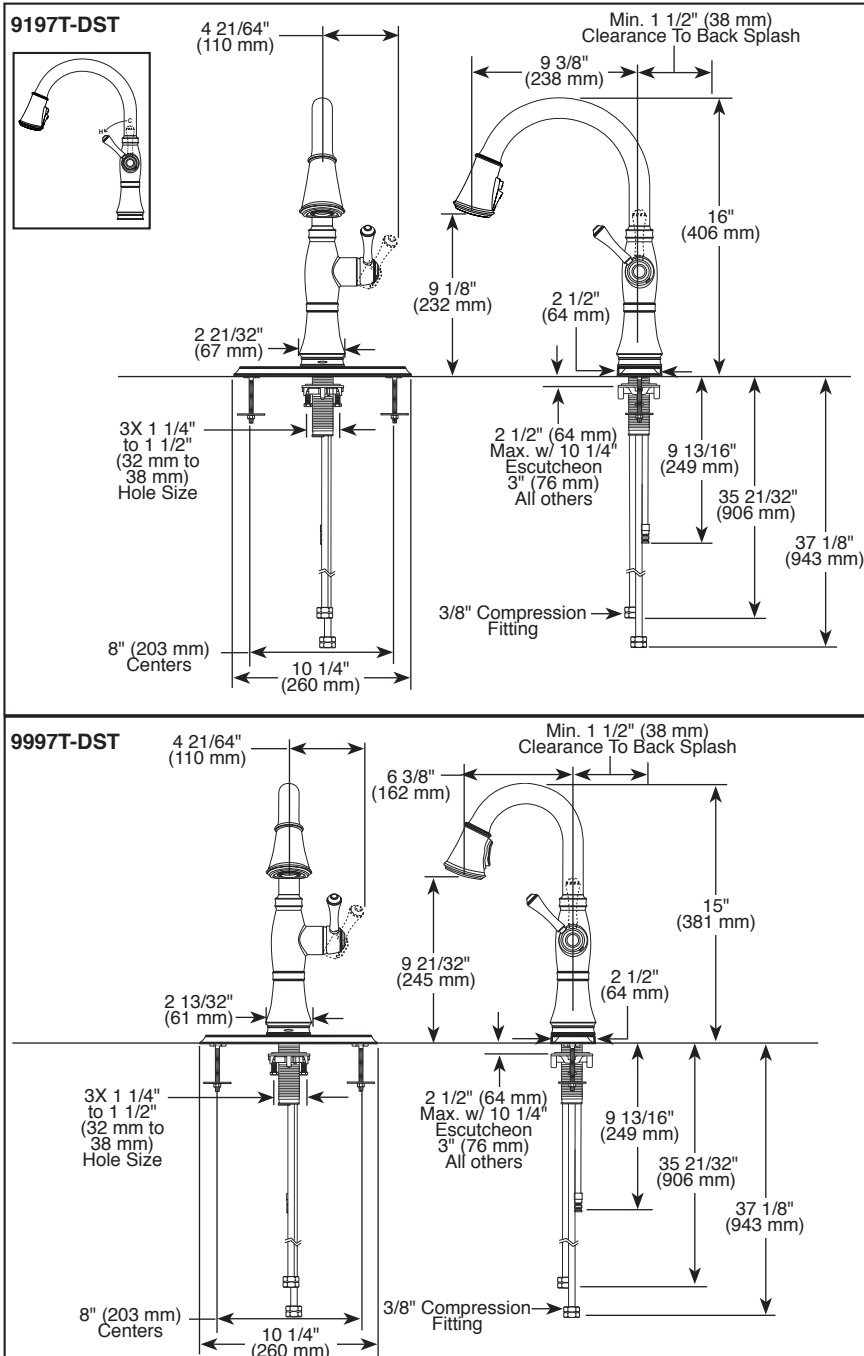

▲ Designate proper finish suffix

Delta reserves the right (1) to make changes in specifications and materials, and (2) to change or discontinue models, both without notice or obligation. Dimensions are for reference only. See current full-line price book or www.deltafaucet.com for finish options and product availability.

DSP-K-9197T-DST Rev. E

Delta Faucet Company

55 E 111th Street, Indianapolis, Indiana 46280
350 South Edgeware Road, St. Thomas, ON N5P 4L1
© 2017 Delta Faucet Company