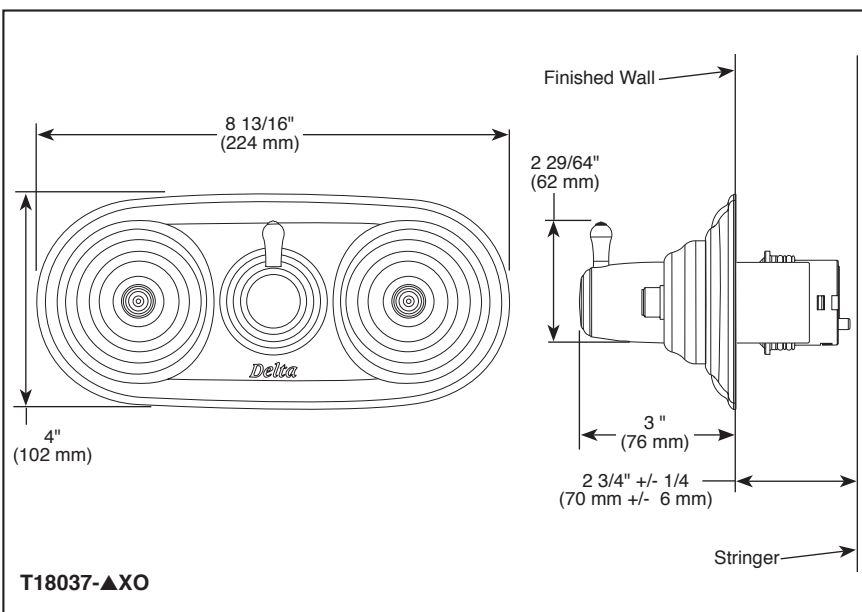

▲ Designate proper finish suffix

Delta reserves the right (1) to make changes in specifications and materials, and (2) to change or discontinue models, both without notice or obligation. Dimensions are for reference only. See current full-line price book or www.deltafaucet.com for finish options and product availability.

DSP-B-T18037 Rev. B

STANDARD SPECIFICATIONS

- Jetted shower - 2 individual positions, 1 shared position - On, or shower only Off.
- Six function diverter. 3 individual positions, 3 shared positions.
- 1/2" rough-in.
- Must also order R1827 or R1827-XO rough-in.
- Each jet flows at .75 gpm @ 60 psi.

WARRANTY

- Lifetime limited warranty on parts (other than electronic parts and batteries) and finishes: or, for commercial users, for 5 years from date of purchase.
- 5 year limited warranty on electronic parts (other than batteries); or, for commercial users, for 1 year from the date of purchase. No warranty is provided on batteries.

COMPLIES WITH:

- ASME A112.18.1 / CSA B125.1

55 E. 111th Street, Indianapolis, Indiana 46280
350 South Edgeware Road, St. Thomas, ON N5P 4L1
© 2015 Masco Corporation of Indiana