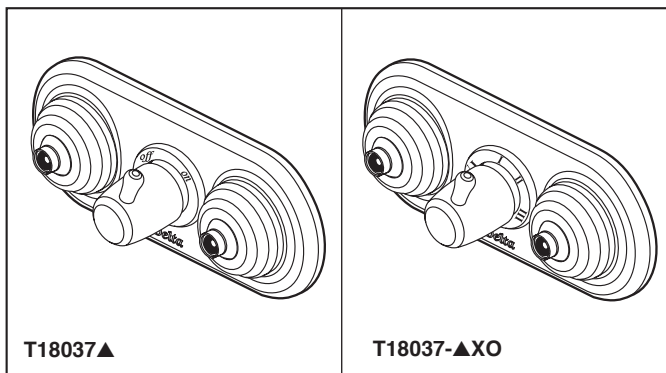

CUSTOM SHOWER DIVERTER

- Traditional® Collection
- Jetted Shower™ Diverter Trim (T18037)
- Six Function Diverter Trim (T18037-XO)
- Coordinates With All Delta Innovations® Styled Bath Suites

Submitted Model No.: _____

DSP-B-T18037 Rev. B

STANDARD SPECIFICATIONS

- Jetted shower - 2 individual positions, 1 shared position - On, or shower only Off.
- Six function diverter. 3 individual positions, 3 shared positions.
- 1/2" rough-in.
- Must also order R1827 or R1827-XO rough-in.
- Each jet flows at .75 gpm @ 60 psi.