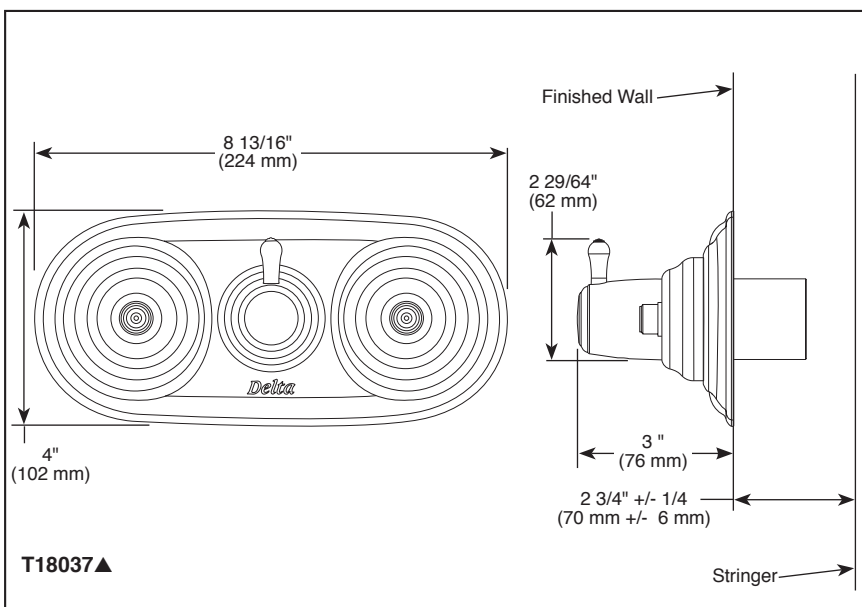

▲ Designate proper finish suffix

Delta reserves the right (1) to make changes in specifications and materials, and (2) to change or discontinue models, both without notice or obligation. Dimensions are for reference only. See current full-line price book or www.deltafaucet.com for finish options and product availability.

DSP-B-T18037 Rev. B

STANDARD SPECIFICATIONS

- Jetted shower - 2 individual positions, 1 shared position - On, or shower only Off.
- Six function diverter. 3 individual positions, 3 shared positions.
- 1/2" rough-in.
- Must also order R1827 or R1827-XO rough-in.
- Each jet flows at .75 gpm @ 60 psi.

WARRANTY

- Lifetime limited warranty on parts (other than electronic parts and batteries) and finishes: or, for commercial users, for 5 years from date of purchase.
- 5 year limited warranty on electronic parts (other than batteries); or, for commercial users, for 1 year from the date of purchase. No warranty is provided on batteries.

COMPLIES WITH:

- ASME A112.18.1 / CSA B125.1

55 E. 111th Street, Indianapolis, Indiana 46280
350 South Edgeware Road, St. Thomas, ON N5P 4L1
© 2015 Masco Corporation of Indiana