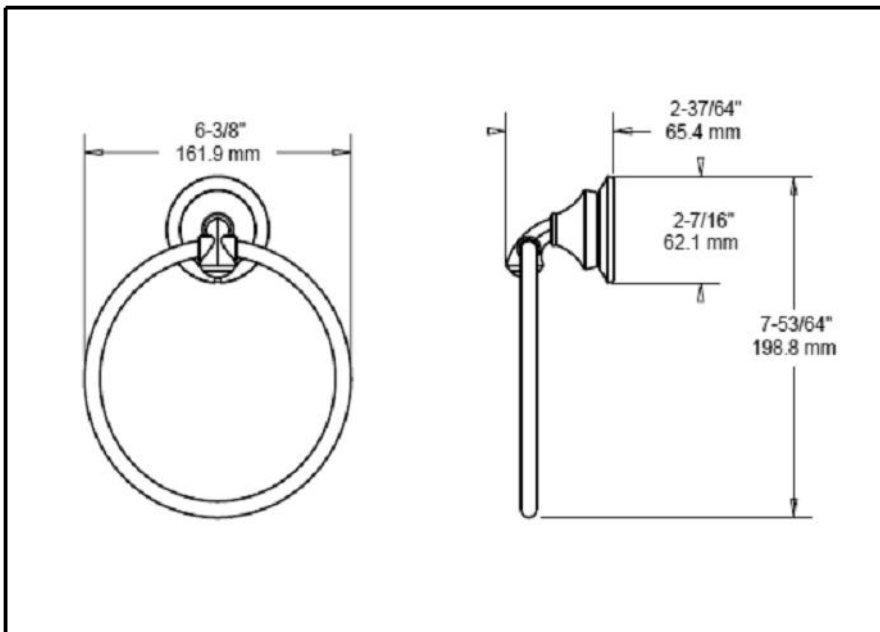

DELTA[®]

ACCESSORIES

- Linden™ Bath collection
- Towel Ring

Submitted Model No.: _____

Specific Features: _____

STANDARD SPECIFICATIONS:

- Wood blocking is preferable behind all wall surfaces. If wood blocking is not available, the following fasteners are suggested: Tile/Masonry-Plastic or lead Anchors Plaster/drywall-Toggle bolts.
- Mounting hardware and mounting template included with product.