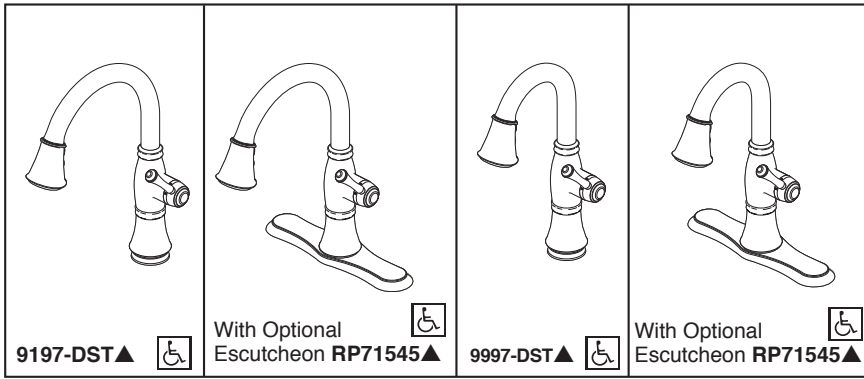

STANDARD SPECIFICATIONS:

- Maximum 1.8 gpm @ 60 psi, 6.8 L/min @ 414 kPa
- One or three hole mount (escutcheon optional, not included)
- Diamond embedded ceramic disc cartridge.
- 3/2" (minimum) Innoflex® supply lines with 3/8" compression fittings.
- Spout rotates 360°
- Three-function wand; Aerated stream, spray or ShieldSpray™ (Kitchen models only)
- Two-function wand; Aerated stream or spray (Bar/Prep models only)
- 62" braided hose ensures smooth operation.
- Hot/cold markings on handle to indicate temperature.
- Euro-Motion handle only rotates forward to eliminate backsplash interference.
- Order RP61607 for 1.5 gpm hose adapter.
- Order RP71545 for optional escutcheon.
- Order RP71543 for optional coordinating soap dispenser.

WARRANTY

- Lifetime limited warranty on parts (other than electronic parts and batteries) and finishes: or, for commercial users, for 5 years from date of purchase.
- 5 year limited warranty on electronic parts (other than batteries); or, for commercial users, for 1 year from the date of purchase. No warranty is provided on batteries.

COMPLIES WITH:

- ASME A112.18.1 / CSA B125.1
- ASME A112.18.6
- ☑ Indicates compliance to ICC/ANSI A117.1
- Verified compliant with .25% weighted average Pb content regulations.

Delta Faucet Company

55 E 111th Street, Indianapolis, Indiana 46280
350 South Edgeware Road, St. Thomas, ON N5P 4L1
© 2017 Delta Faucet Company

Submitted Model No.: _____

Specific Features: _____