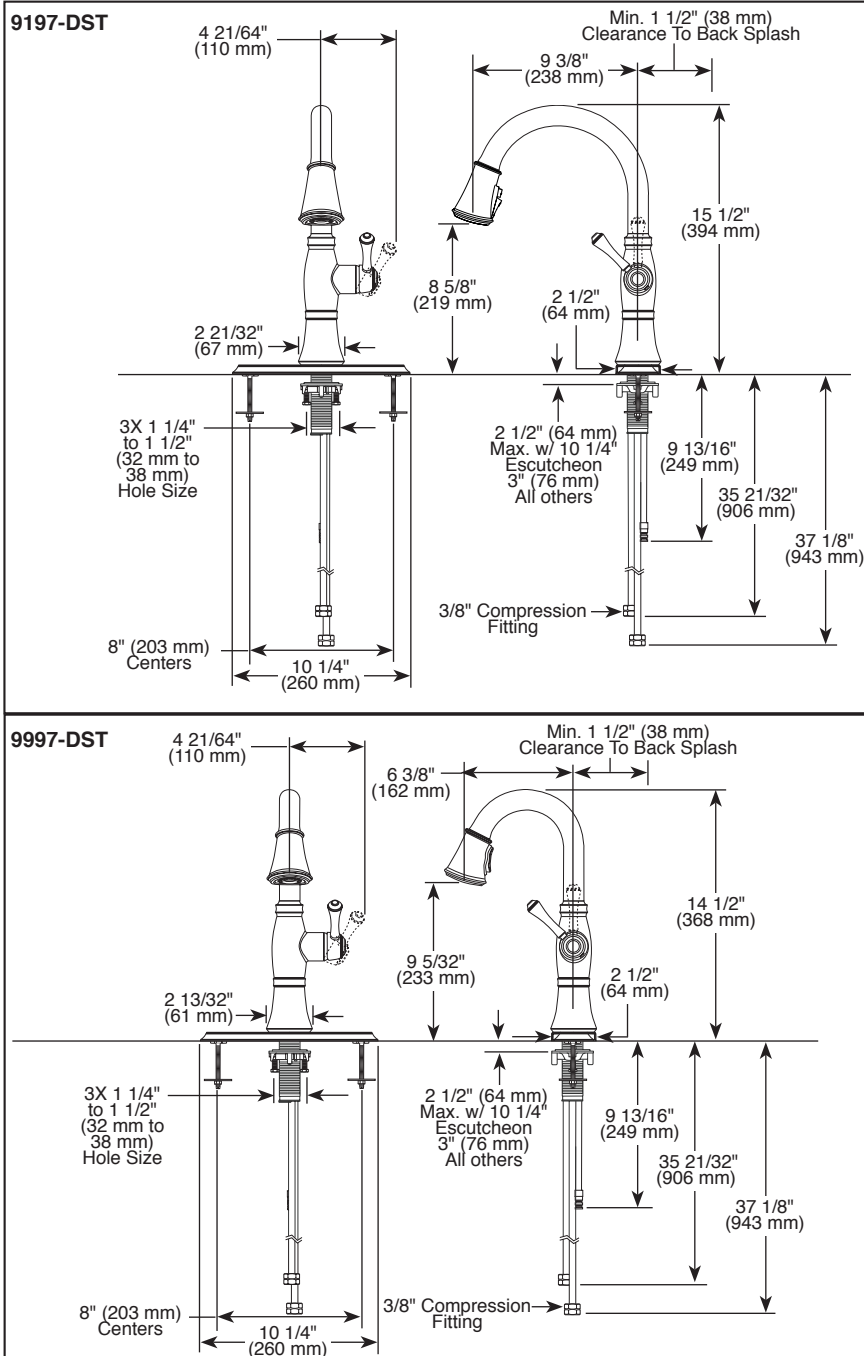

### STANDARD SPECIFICATIONS:

- Maximum 1.8 gpm @ 60 psi, 6.8 L/min @ 414 kPa
- One or three hole mount (escutcheon optional, not included)
- Diamond embedded ceramic disc cartridge.
- 3/2" (minimum) Innoflex® supply lines with 3/8" compression fittings.
- Spout rotates 360°
- Three-function wand; Aerated stream, spray or ShieldSpray™ (Kitchen models only)
- Two-function wand; Aerated stream or spray (Bar/Prep models only)
- 62" braided hose ensures smooth operation.
- Hot/cold markings on handle to indicate temperature.
- Euro-Motion handle only rotates forward to eliminate backsplash interference.
- Order RP61607 for 1.5 gpm hose adapter.
- Order RP71545 for optional escutcheon.
- Order RP71543 for optional coordinating soap dispenser.

### Delta Faucet Company

55 E 111th Street, Indianapolis, Indiana 46280  
 350 South Edgeware Road, St. Thomas, ON N5P 4L1  
 © 2017 Delta Faucet Company

Submitted Model No.: \_\_\_\_\_

Specific Features: \_\_\_\_\_